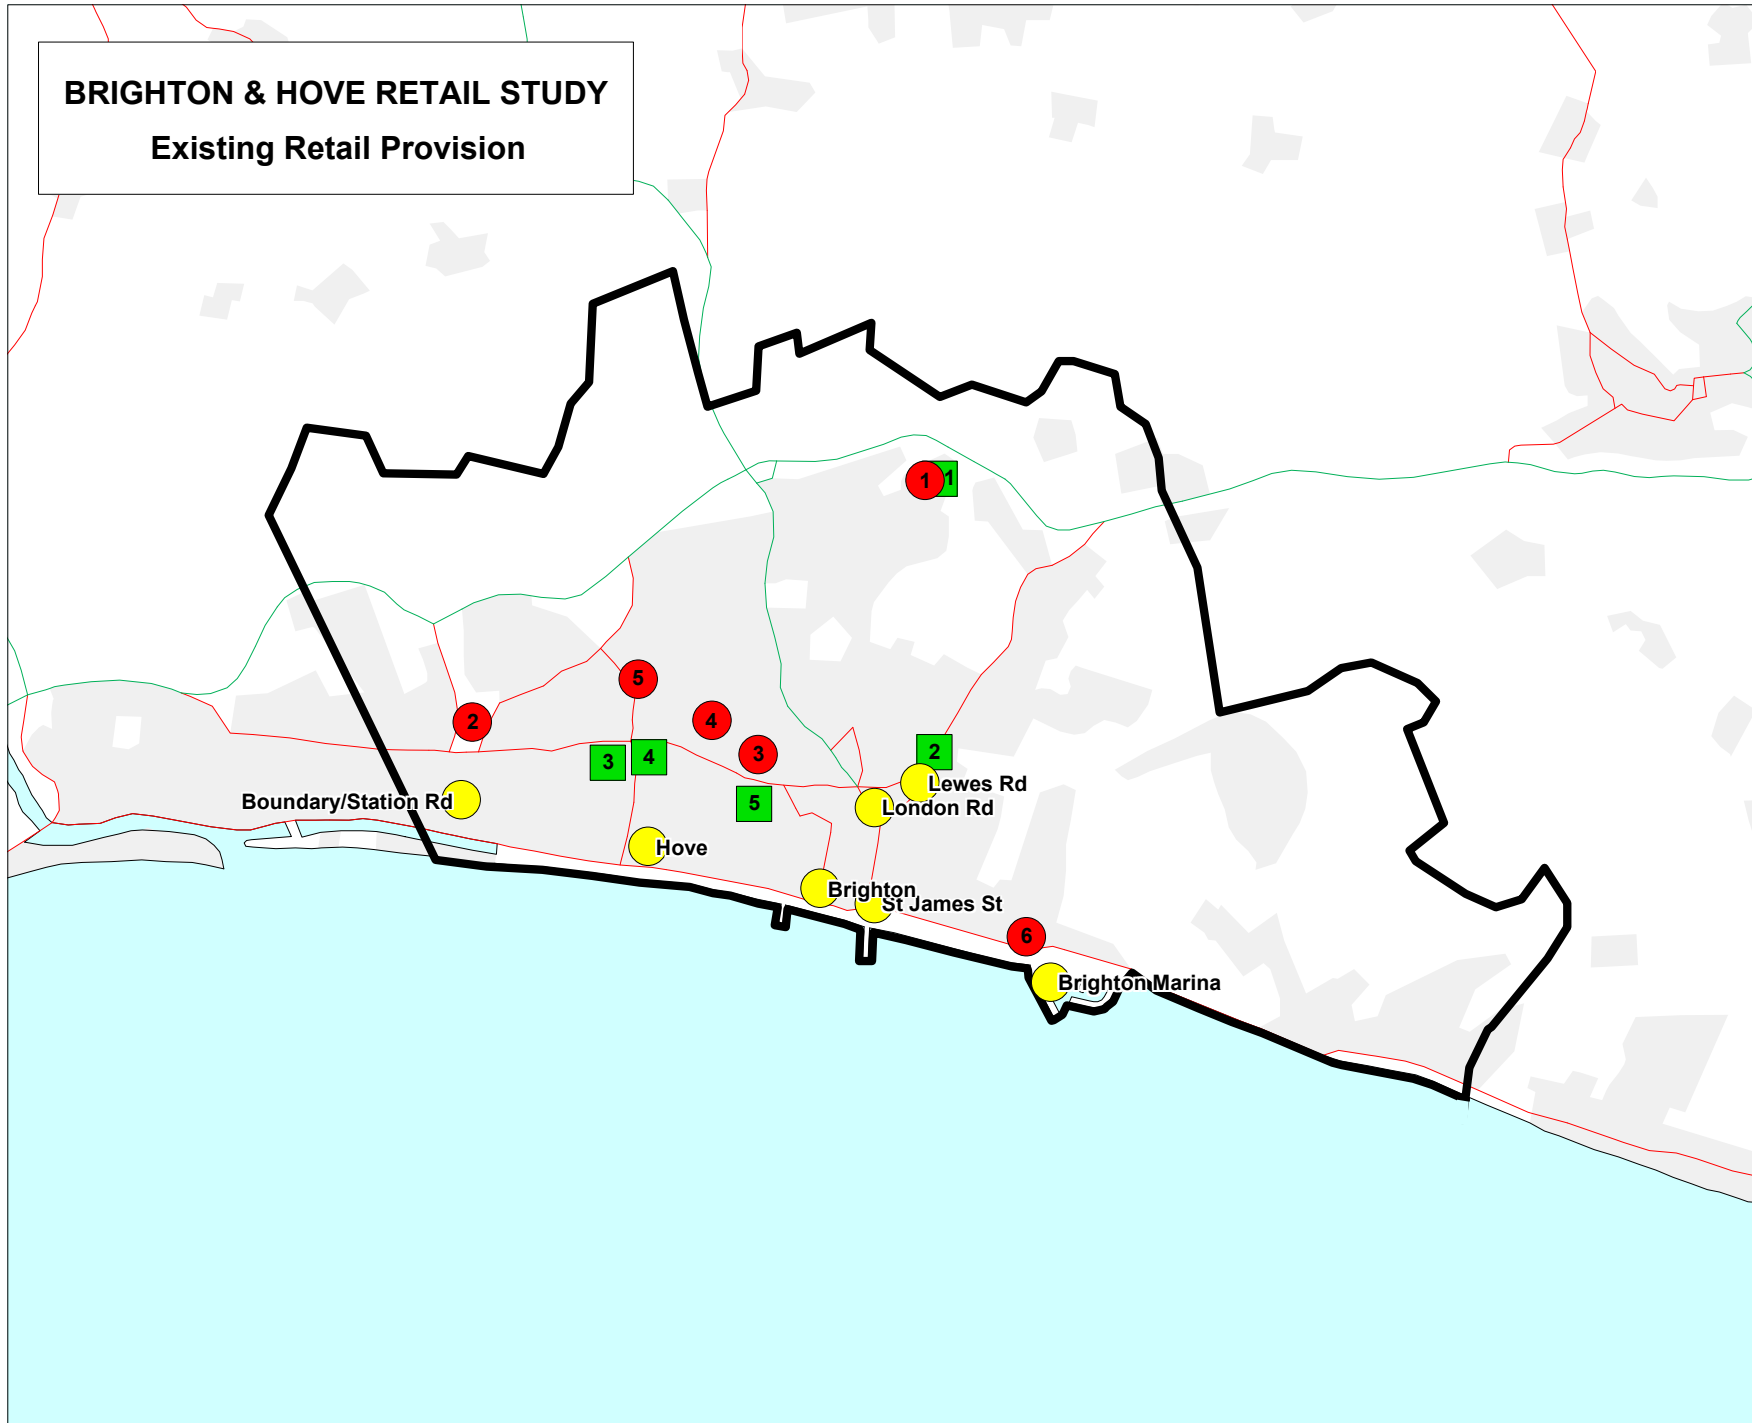

PLAN 8

BRIGHTON & HOVE: EXISTING RETAIL PROVISION

BRIGHTON & HOVE RETAIL STUDY
Existing Retail Provision

- KEY**
- District Boundary
 - Town Centre Food Stores
 - Out-of-Centre Food Stores
 - Retail Parks
- Brighton
- Marks & Spencer Food Hall
 - Sainsburys Local, Western Road
 - Taj, Western Road
 - Tesco Express, Western Road
 - Waitrose, Western Road
- Hove
- Co-op, Blatchington Road
 - Iceland, Blatchington Road
 - Tesco Superstore, Church Road
- London Road
- Sainsburys, London Road
 - Somerfield, London Road
 - Co-op, London Road
 - Iceland, London Road
- Lewes Road District Centre
- Sainsburys, Lewes Road
- St James Street District Centre
- Somerfield, St James Street
- Boundary/Station Rd District Centre
- Tesco Metro, Station Road
- The Marina District Centre
- Asda, Brighton Marina
- 1 Asda, Hollingbury
 2 Sainsburys, West Hove
 3 Tesco Express, Dyke Road
 4 Tesco Express, The Droveway
 5 Co-op, Nevill Road
 6 Lidl, Arundel Road