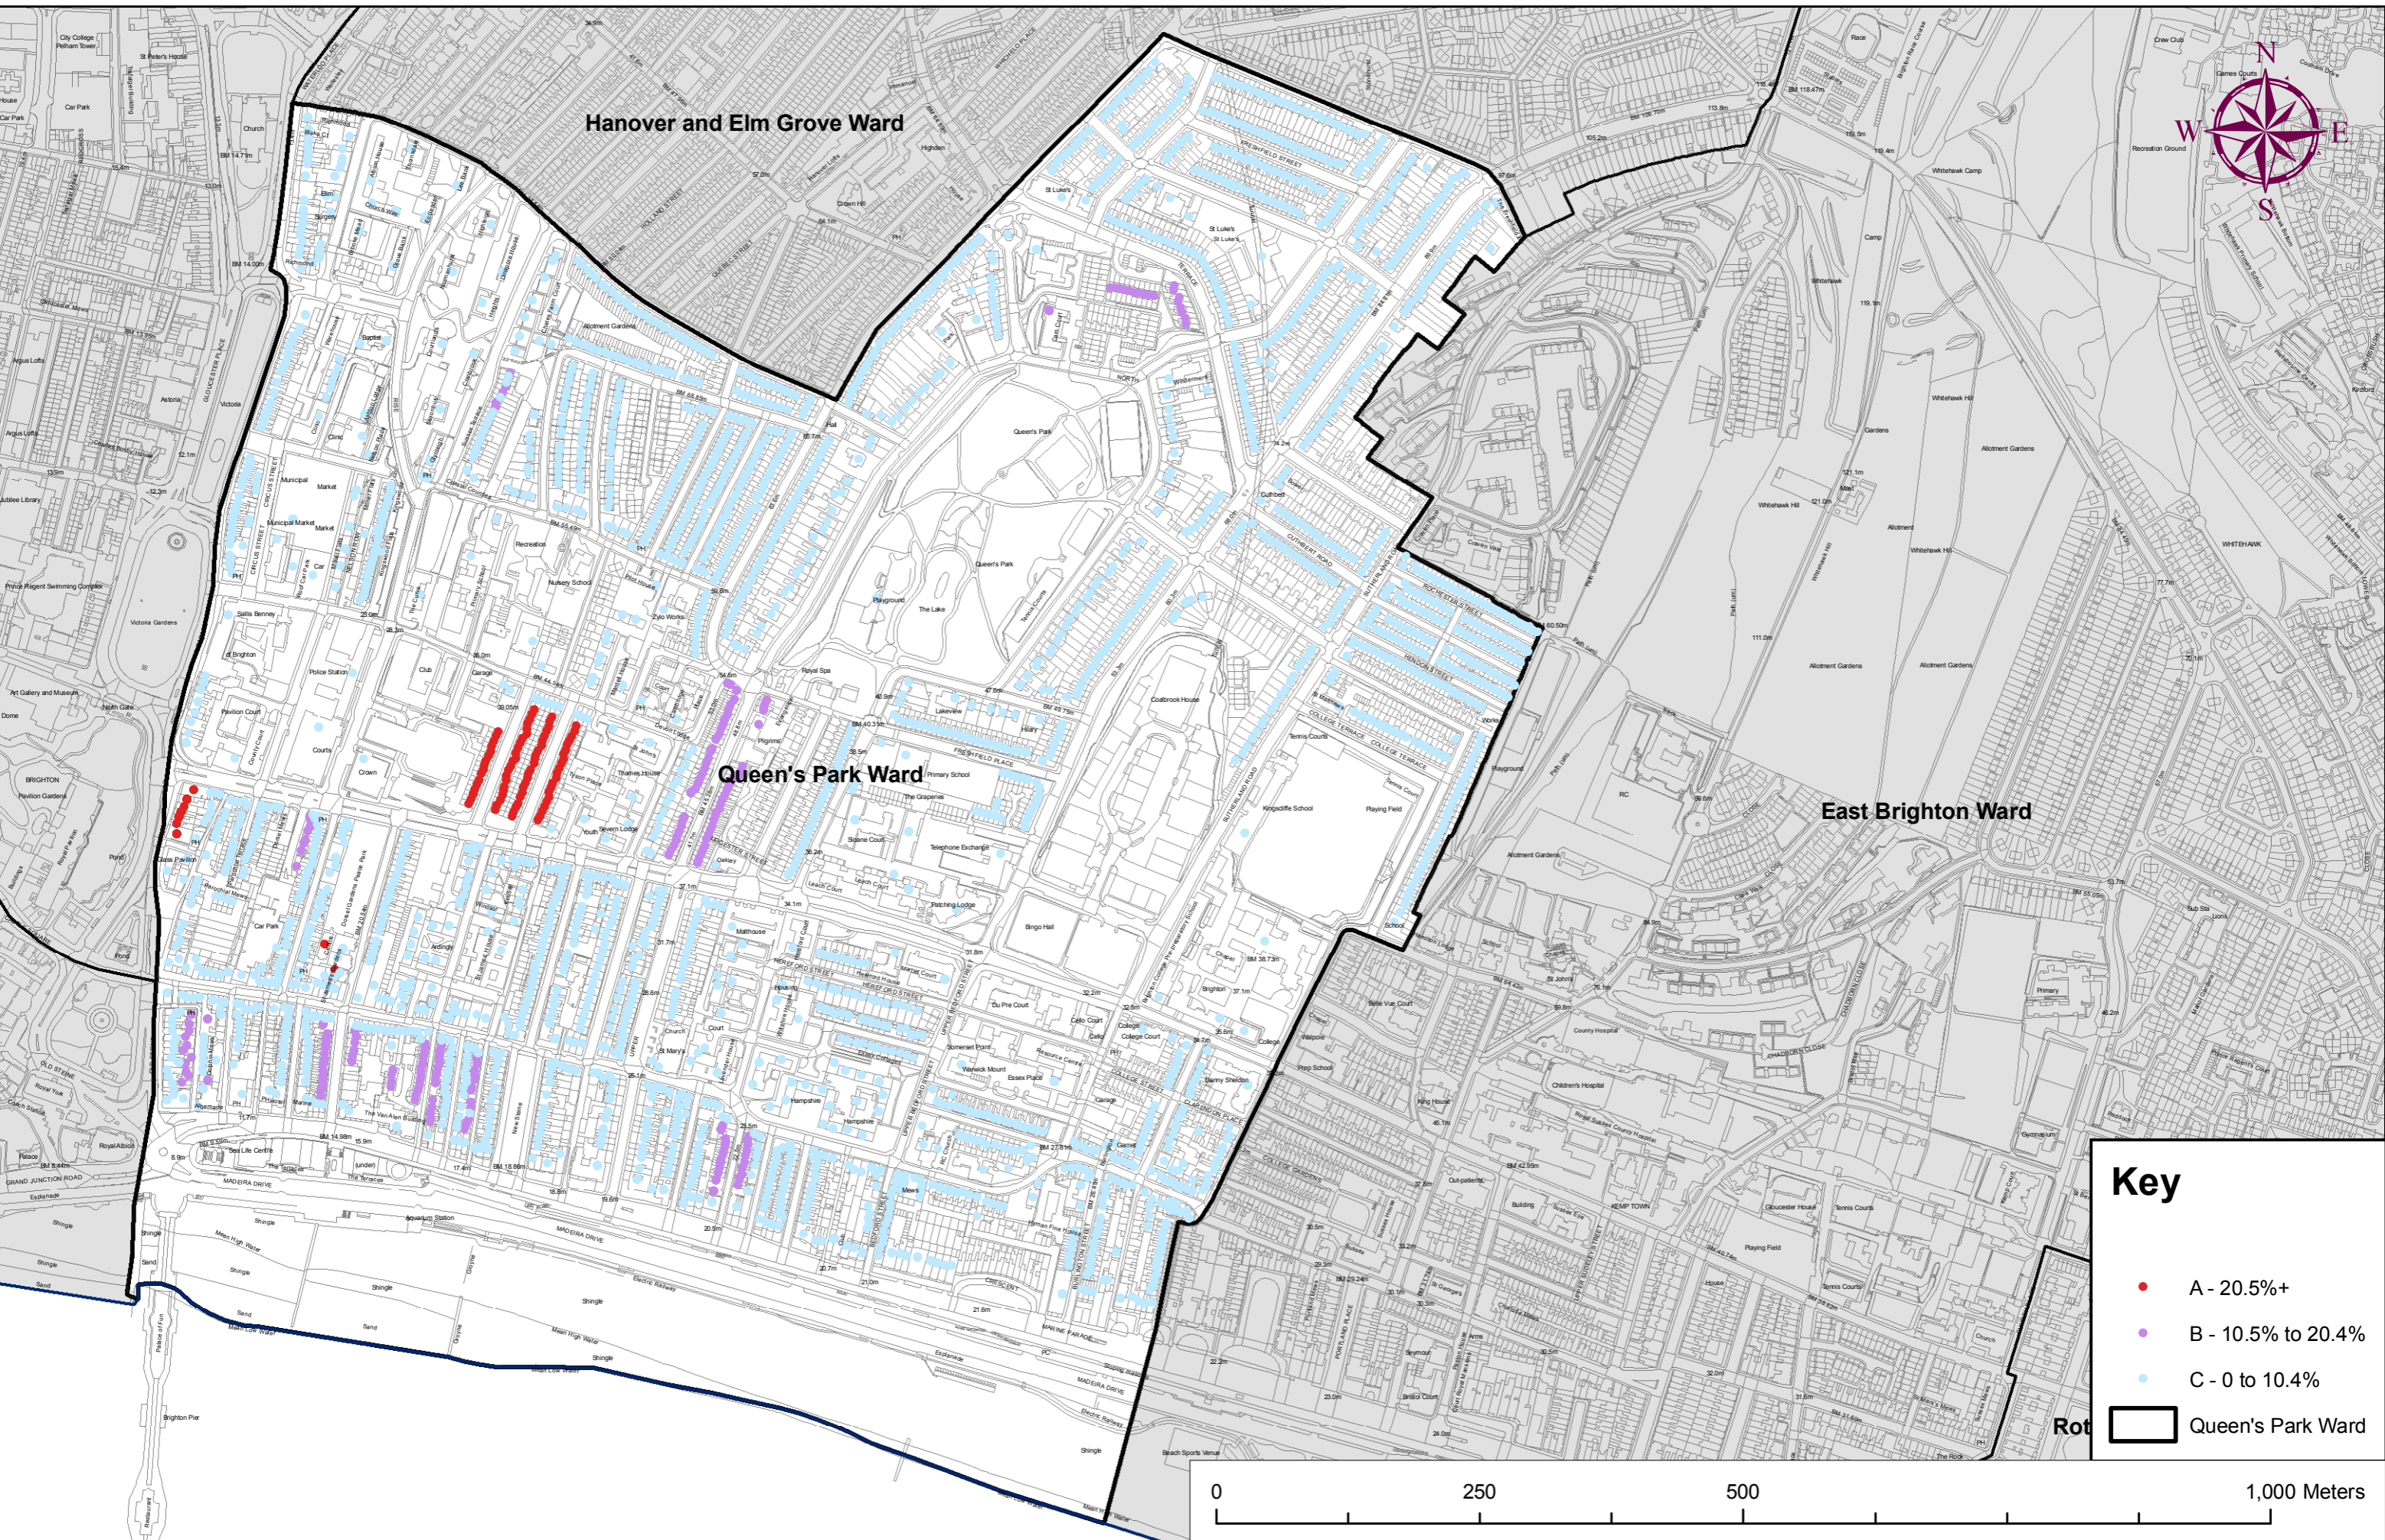

HMO & Student Housing Density: Queen's Park Ward

(c) Crown Copyright. All rights reserved. Licence: 100020999, Brighton & Hove City Council. 2011. © Planning & Public Protection, Mapping & Information, November 2011.