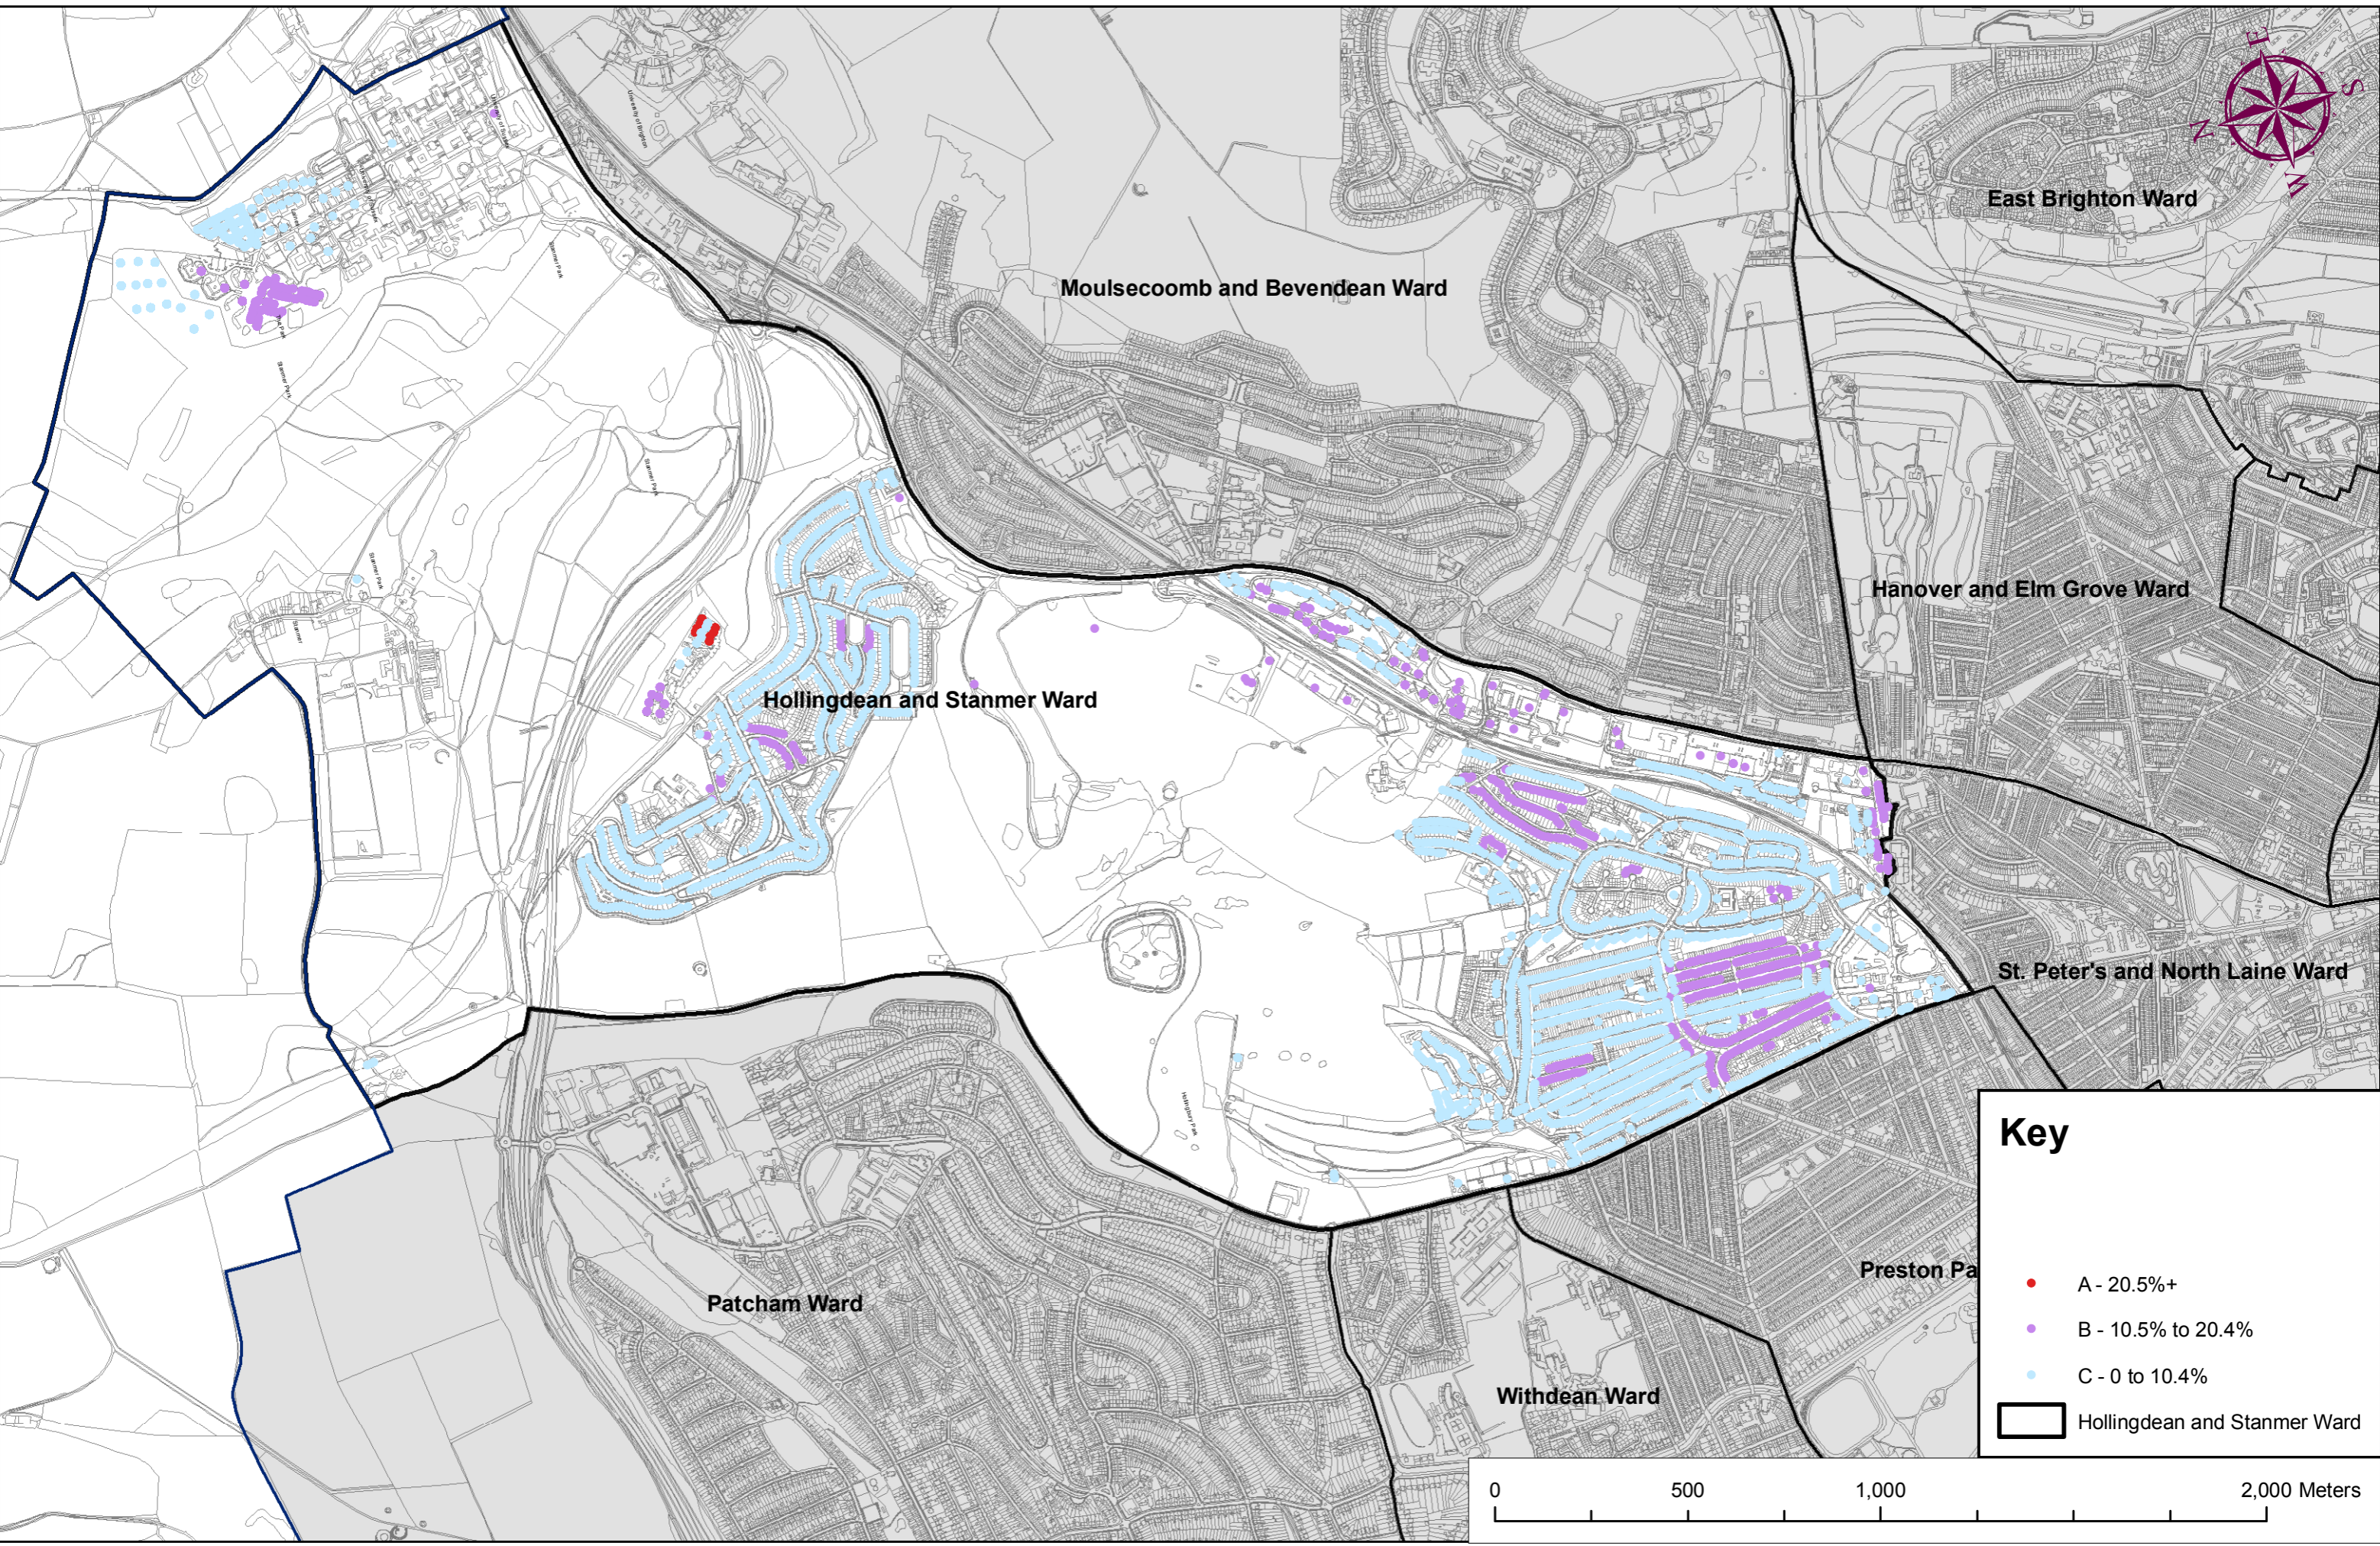

HMO & Student Housing Density: Hollingdean and Stanmer Ward

Key

- A - 20.5%+
- B - 10.5% to 20.4%
- C - 0 to 10.4%
- ▭ Hollingdean and Stanmer Ward