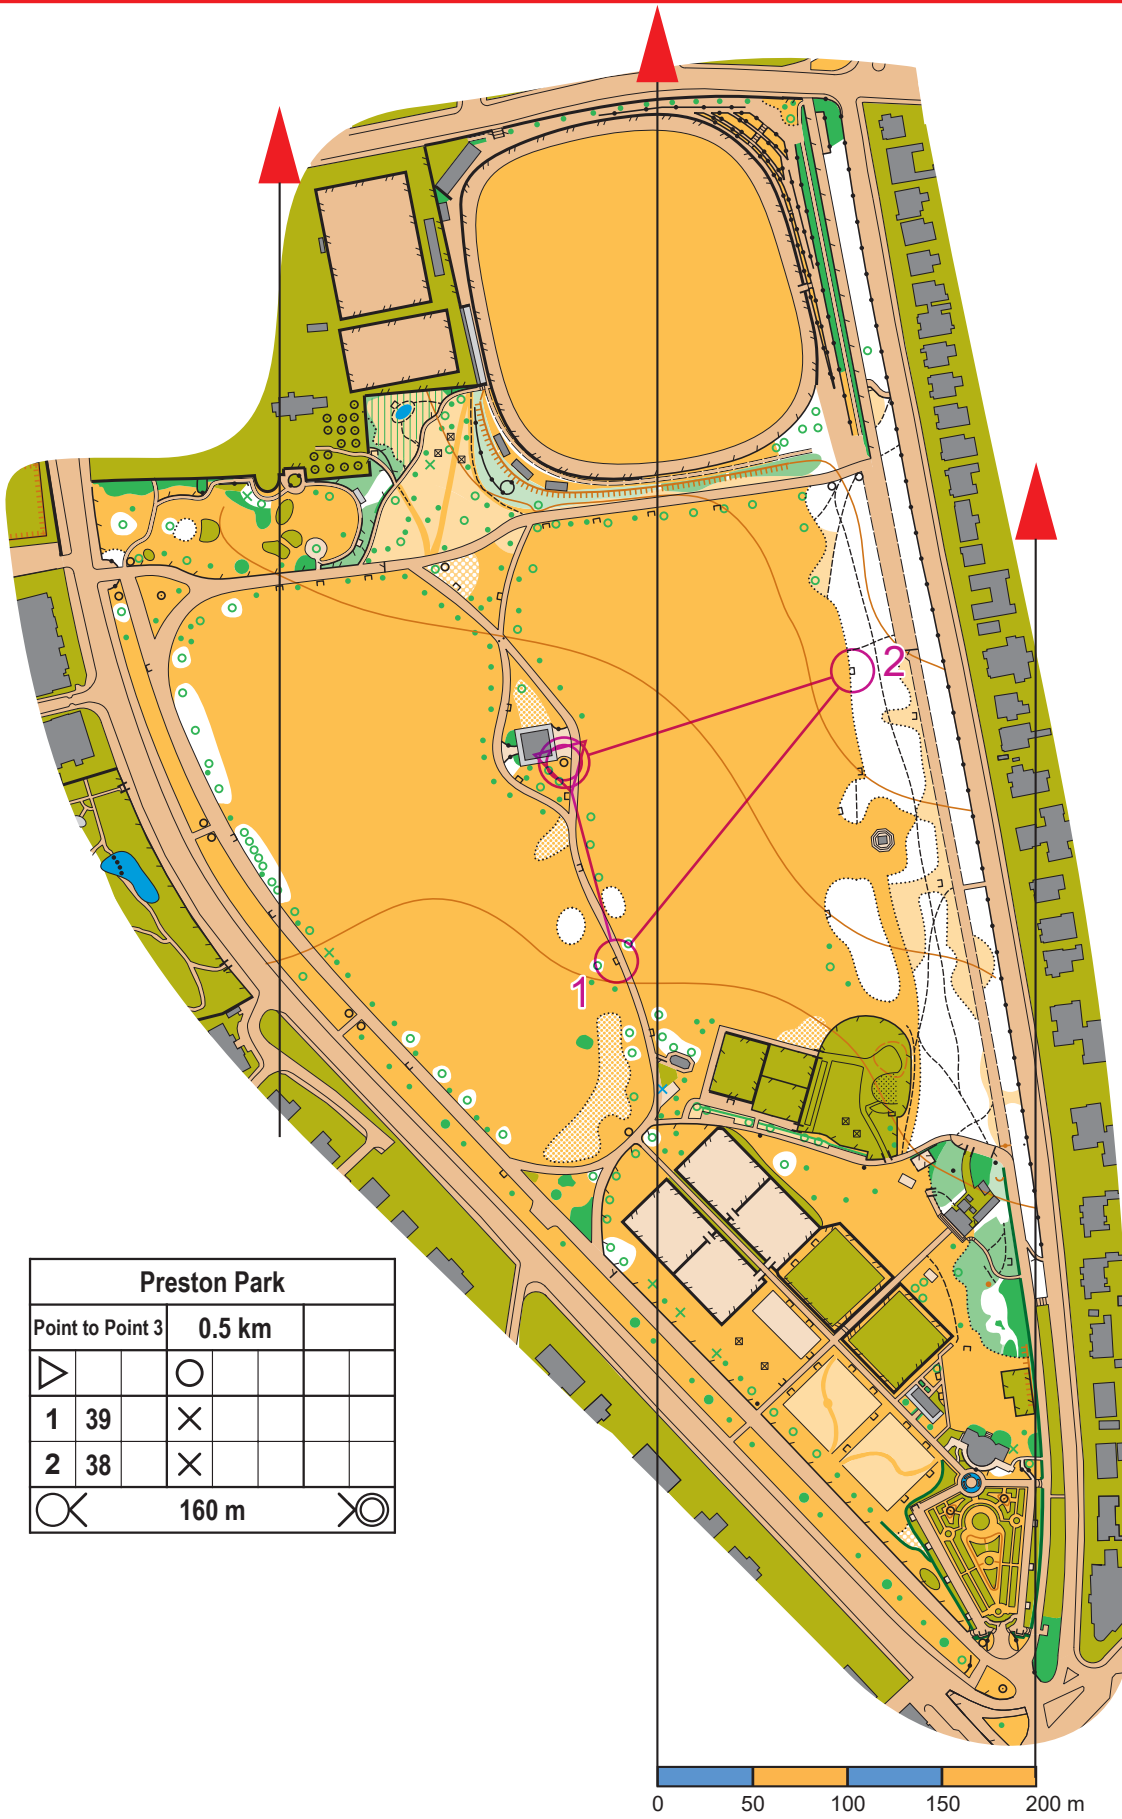

# Preston Park, Brighton Scale 1:4,000

## Park Orienteering

- ### Legend
- Woodland
  - Woodland (slow)
  - Vegetation (dense)
  - Buildings
  - Canopy
  - Open land
  - Roads
  - Paved areas
  - Private - no entry
- Fence
  - High fence
  - Wall
  - High wall
  - Hedge
  - Vegetation boundary
  - Earth bank
  - Large tree
  - Bush or small tree
  - Bench
  - Table
  - Rock
  - Post or bin
  - Large plant pot

- Start
- Control
- Finish
- Order no.

Cartography: Robert Lines  
 Alexander Lines  
 robert@lines.org.uk 07733 301608

Junior Orienteering: Southdowns Orienteers  
 www.southdowns-orienteers.org.uk

Preston Park			
Point to Point 3	0.5 km		
1	39	X	
2	38	X	
	160 m		