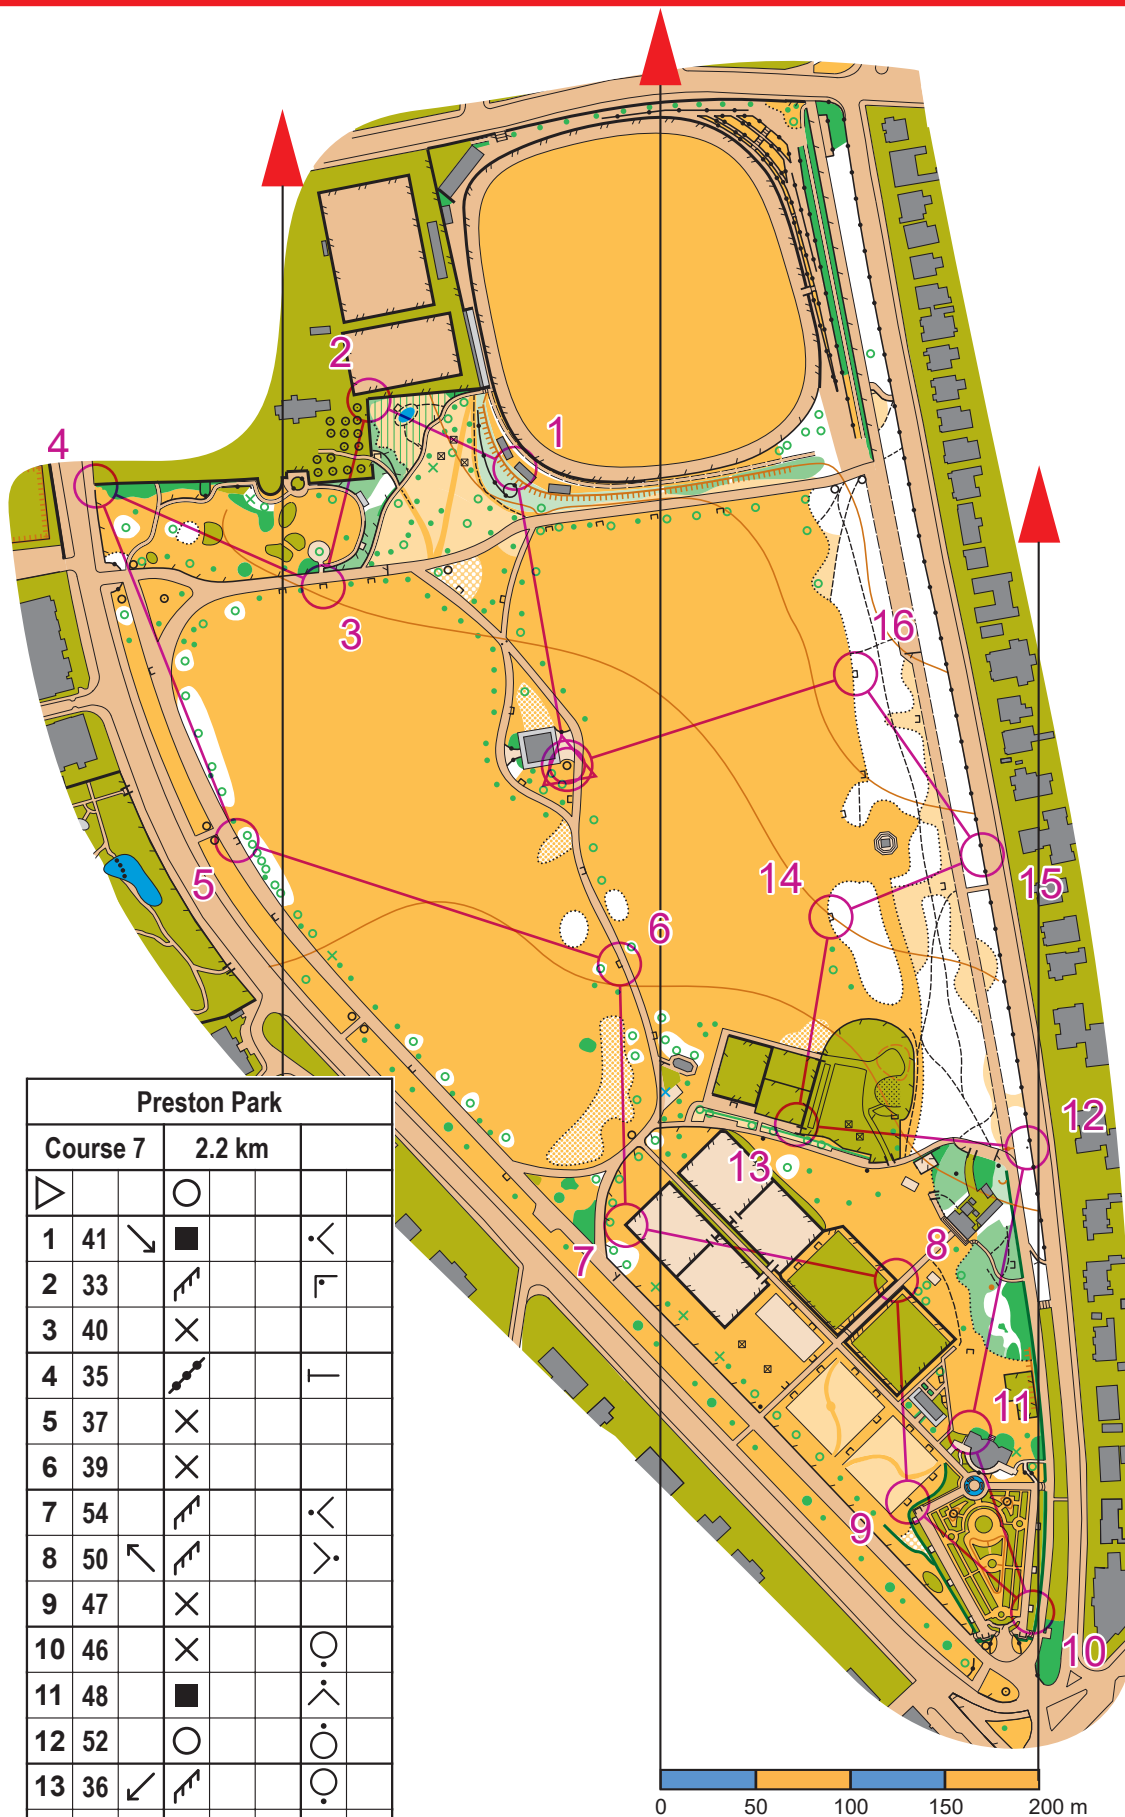

Preston Park, Brighton Scale 1:4,000

Park Orienteering

Legend

- Woodland
- Woodland (slow)
- Vegetation (dense)
- Buildings
- Canopy
- Open land
- Roads
- Paved areas
- Private - no entry

- Fence
- High fence
- Wall
- High wall
- Hedge
- Vegetation boundary
- Earth bank
- Large tree
- Bush or small tree
- Bench
- Table
- Rock
- Post or bin
- Large plant pot

- Start
- Control
- Finish
- Order no.

Cartography: Robert Lines
 Alexander Lines
 robert@lines.org.uk 07733 301608

Junior Orienteering: Southdowns Orienteers
 www.southdowns-orienteers.org.uk

Preston Park		Course 7		2.2 km	
1	41				
2	33				
3	40				
4	35				
5	37				
6	39				
7	54				
8	50				
9	47				
10	46				
11	48				
12	52				
13	36				
14	53				
15	44				
16	38				

160 m