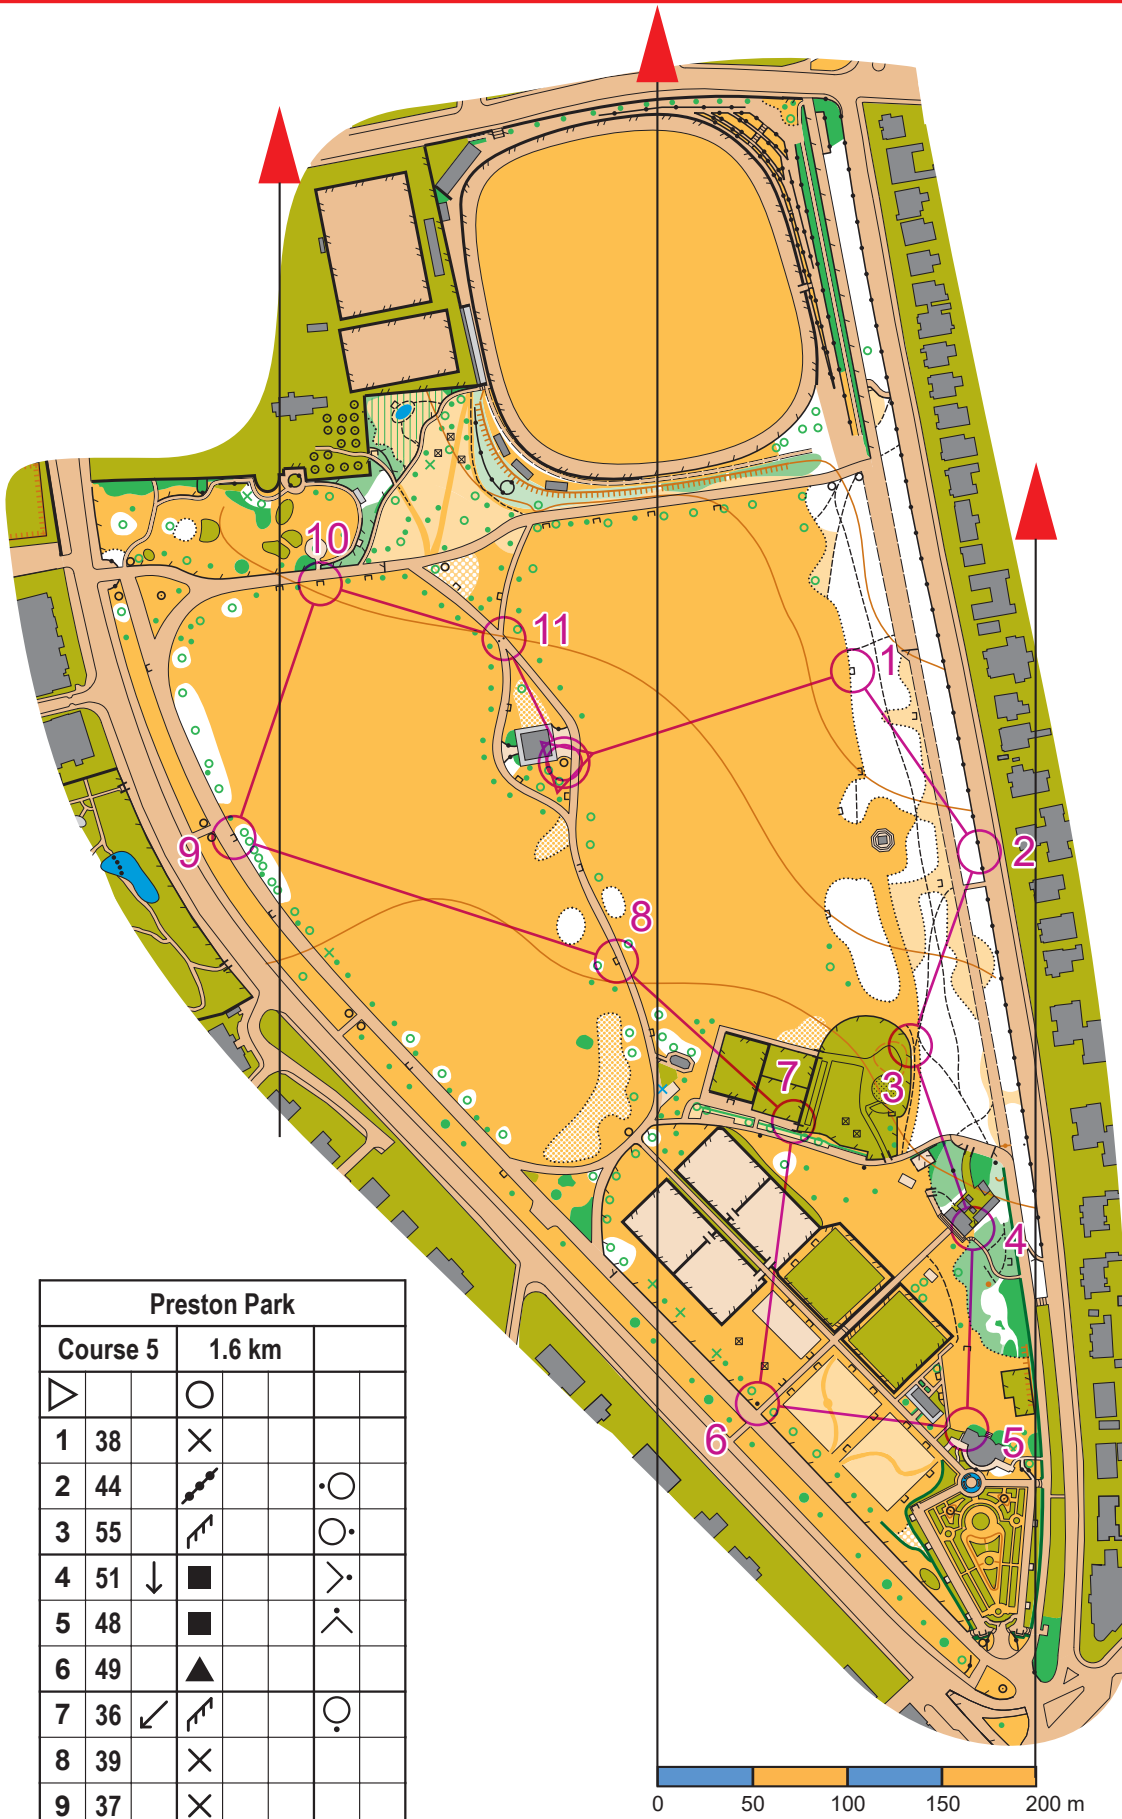

Preston Park, Brighton Scale 1:4,000

Park Orienteering

Legend

- Woodland
- Woodland (slow)
- Vegetation (dense)
- Buildings
- Canopy
- Open land
- Roads
- Paved areas
- Private - no entry
- Fence
- High fence
- Wall
- High wall
- Hedge
- Vegetation boundary
- Earth bank
- Large tree
- Bush or small tree
- Bench
- Table
- Rock
- Post or bin
- Large plant pot

- Start
- Control
- Finish
- Order no.

Cartography: Robert Lines
 Alexander Lines
 robert@lines.org.uk 07733 301608

Junior Orienteering: Southdowns Orienteers
www.southdowns-orienteers.org.uk

Preston Park		Course 5		1.6 km	
1	38				
2	44				
3	55				
4	51				
5	48				
6	49				
7	36				
8	39				
9	37				
10	40				
11	34				
			70 m		