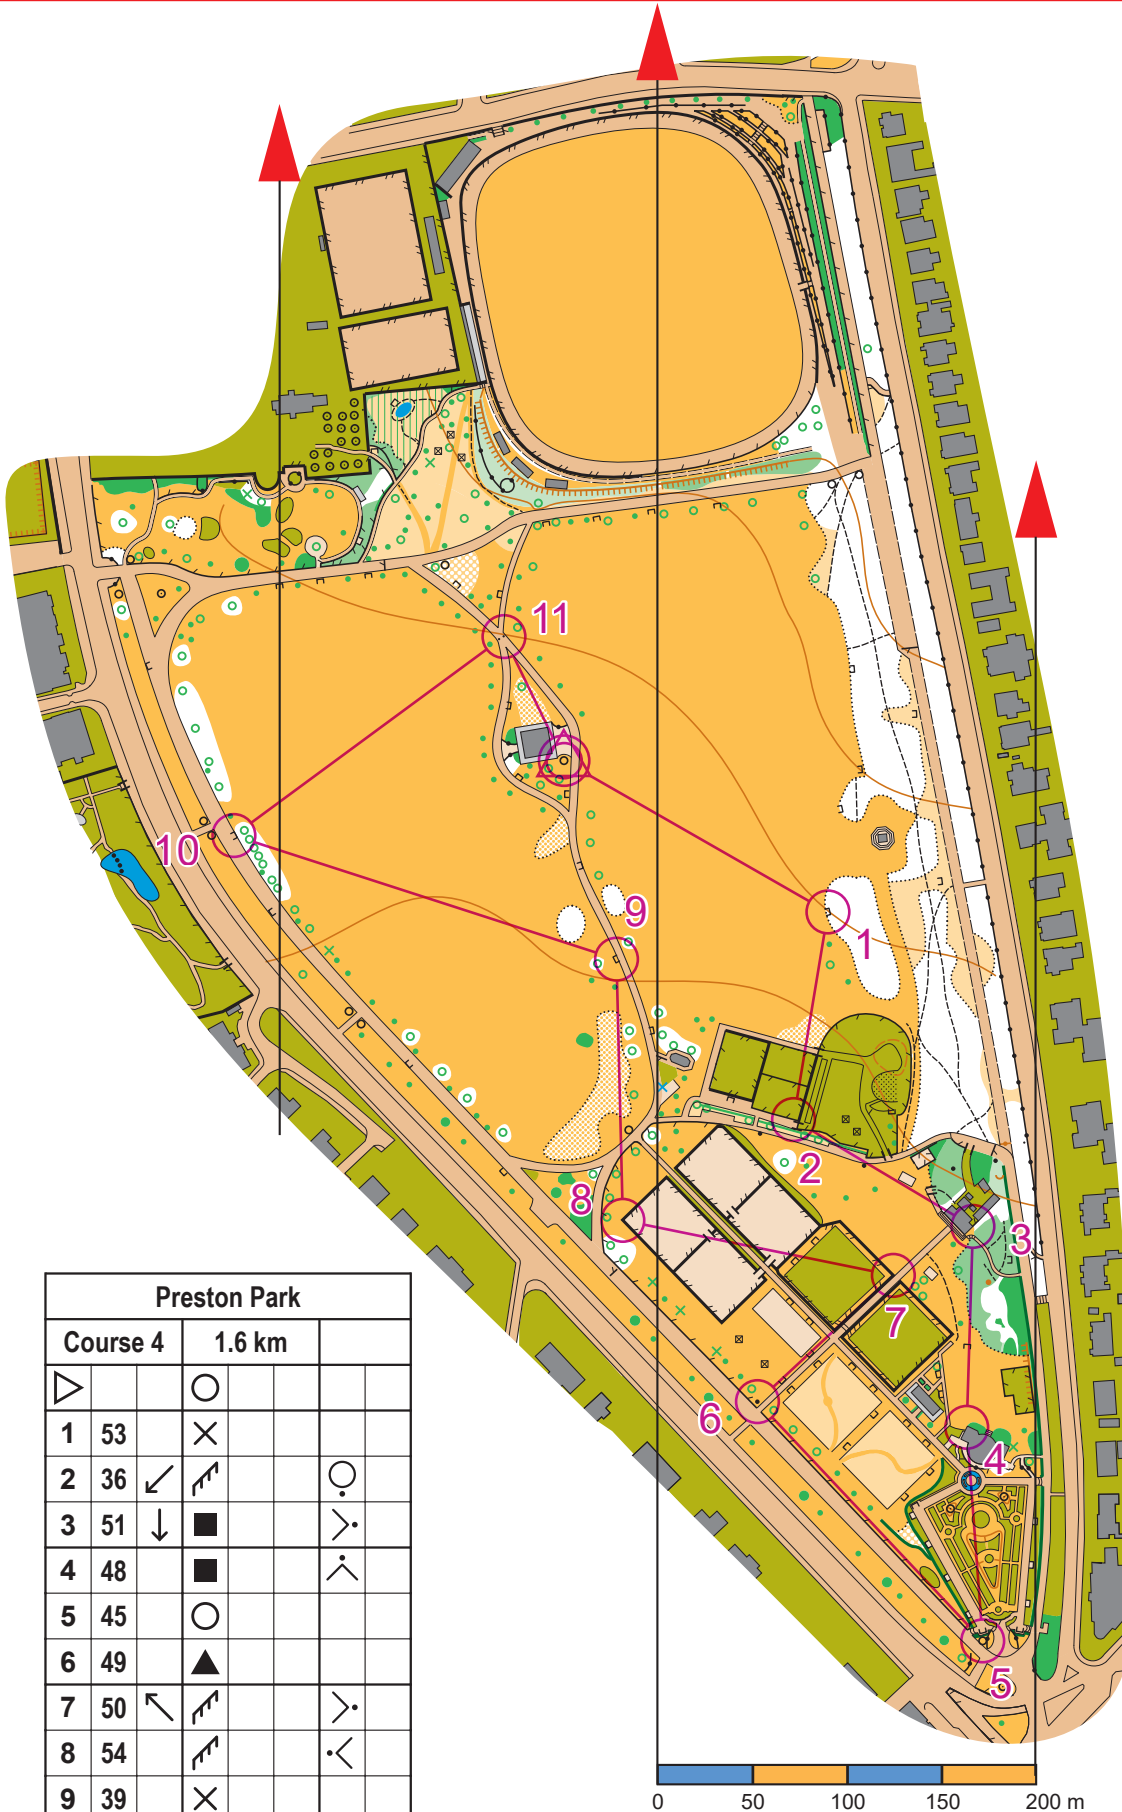

Preston Park, Brighton Scale 1:4,000

Park Orienteering

Legend

- Woodland
- Woodland (slow)
- Vegetation (dense)
- Buildings
- Canopy
- Open land
- Roads
- Paved areas
- Private - no entry

- Fence
- High fence
- Wall
- High wall
- Hedge
- Vegetation boundary
- Earth bank
- Large tree
- Bush or small tree
- Bench
- Table
- Rock
- Post or bin
- Large plant pot

Start Control
 Finish Order no.

Cartography: Robert Lines
 Alexander Lines
 robert@lines.org.uk 07733 301608
 Junior Orienteering: Southdowns Orienteers
 www.southdowns-orienteers.org.uk

Preston Park			
Course 4	1.6 km		
1	53		
2	36		
3	51		
4	48		
5	45		
6	49		
7	50		
8	54		
9	39		
10	37		
11	34		
	70 m		