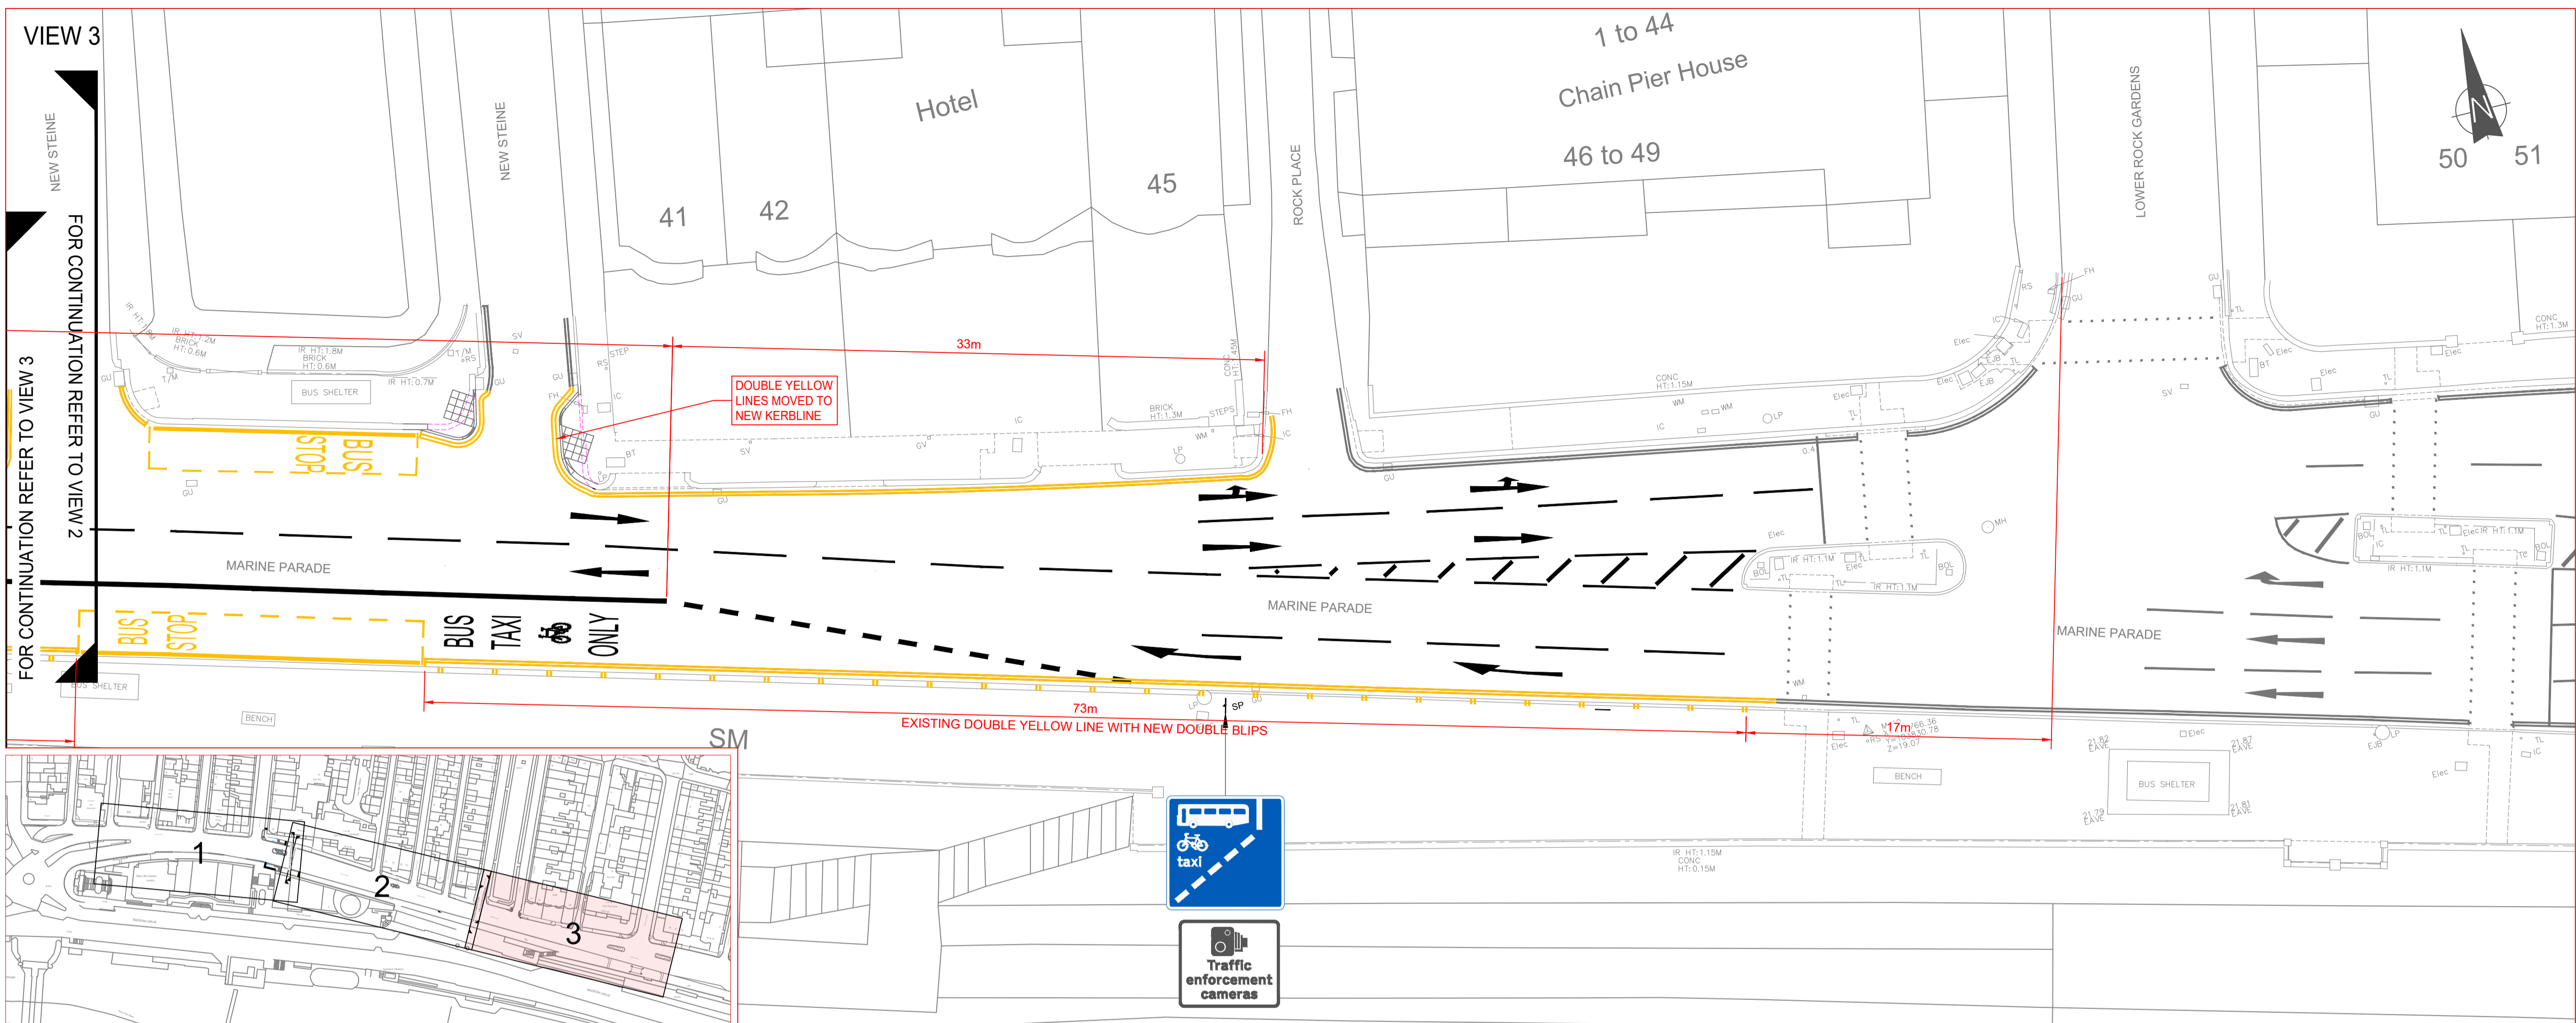

LEGEND:

B	13/05/25	PS	MOTORCYCLES REMOVED FROM BUS LANE SIGNAGE	PS	LF
A	12/11/24	PS	INITIAL ISSUE	PS	LF
REV	DATE	BY	REVISION DETAILS		CHK/APP

PROJECT: BSIP MARINE PARADE BUS LANE
TITLE: TRO DRAWING
LOCATION: BETWEEN MADEIRA PL & LOWER ROCK GDNS MARINE PARADE, BRIGHTON
DRAWING STATUS: FOR INFORMATION
DRAWN: PS **SURVEYED:** WARNER **CHECKED:** KS **APPROVED:** KS
DRAWING No: 23_TP_0023_TRO_01
DATE: JULY 2024 **SCALE:** 1:200 **SIZE:** A1 **REV:** B

LEGEND:

B	13/05/25	PS	MOTORCYCLES REMOVED FROM BUS LANE SIGNAGE	PS	LF
A	12/11/24	PS	INITIAL ISSUE	PS	LF
REV	DATE	BY	REVISION DETAILS	CHK	APP

Brighton & Hove City Council

PROJECT: BSIP MARINE PARADE BUS LANE

TITLE: TRO DRAWING

LOCATION: BETWEEN MADEIRA PL & LOWER ROCK GDNS MARINE PARADE, BRIGHTON

DRAWING STATUS: FOR INFORMATION

DRAWN:	SURVEYED:	CHECKED:	APPROVED:
PS	WARNER	KS	KS

DRAWING No: 23_TP_0023_TRO_02

DATE:	SCALE:	SIZE:	REV:
JULY 2024	1:200	A1	B