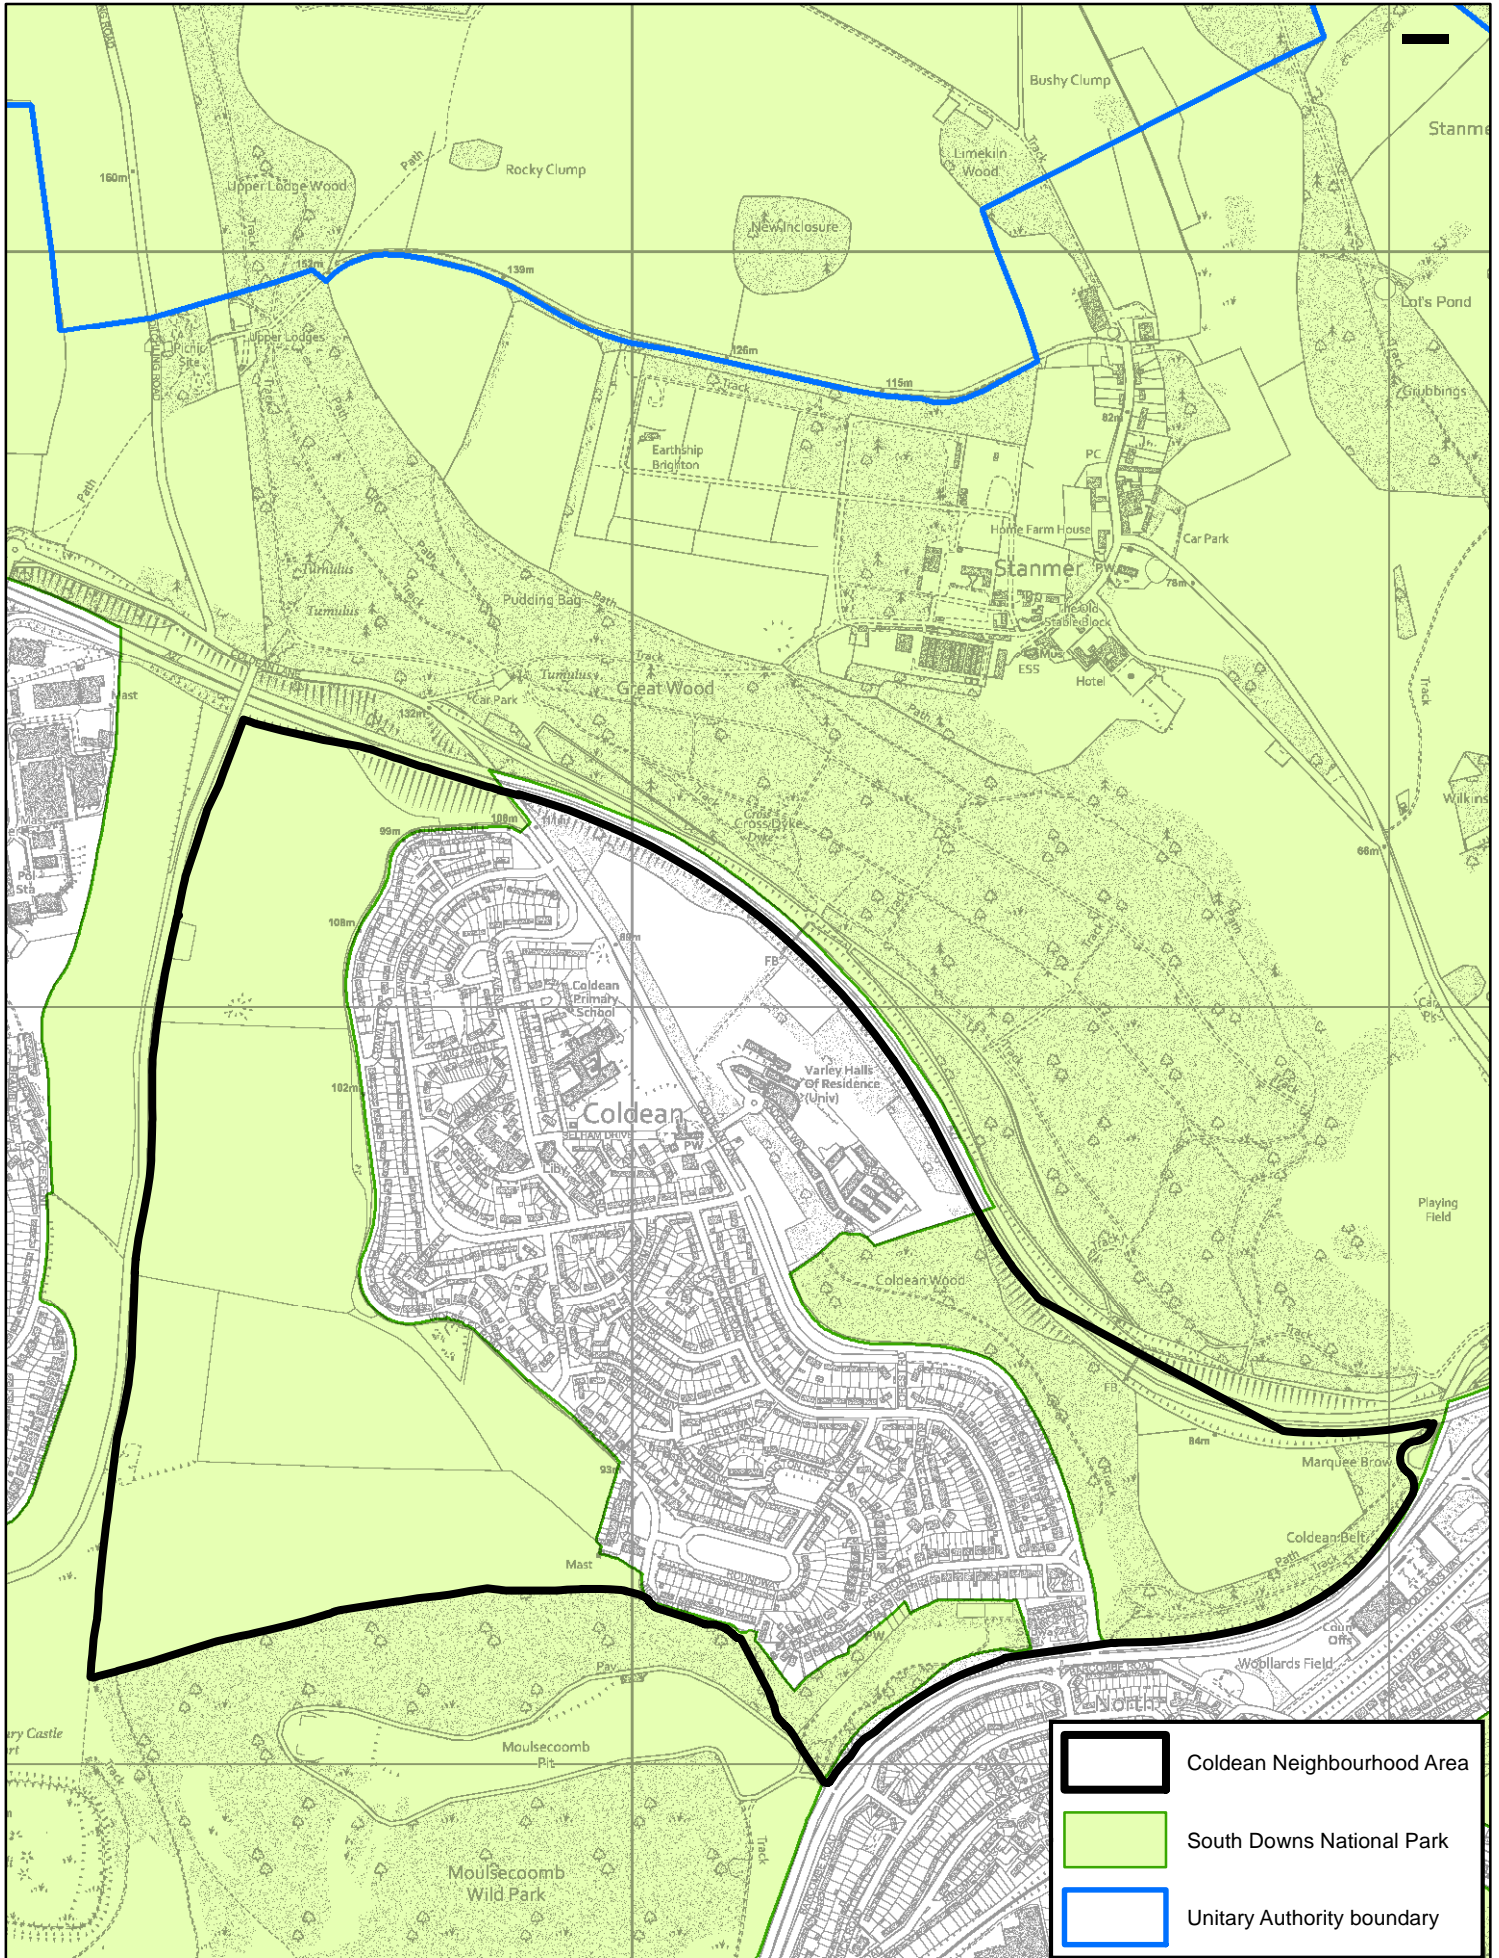

Coldean Neighbourhood Area

(A4) Scale: 1:10,000