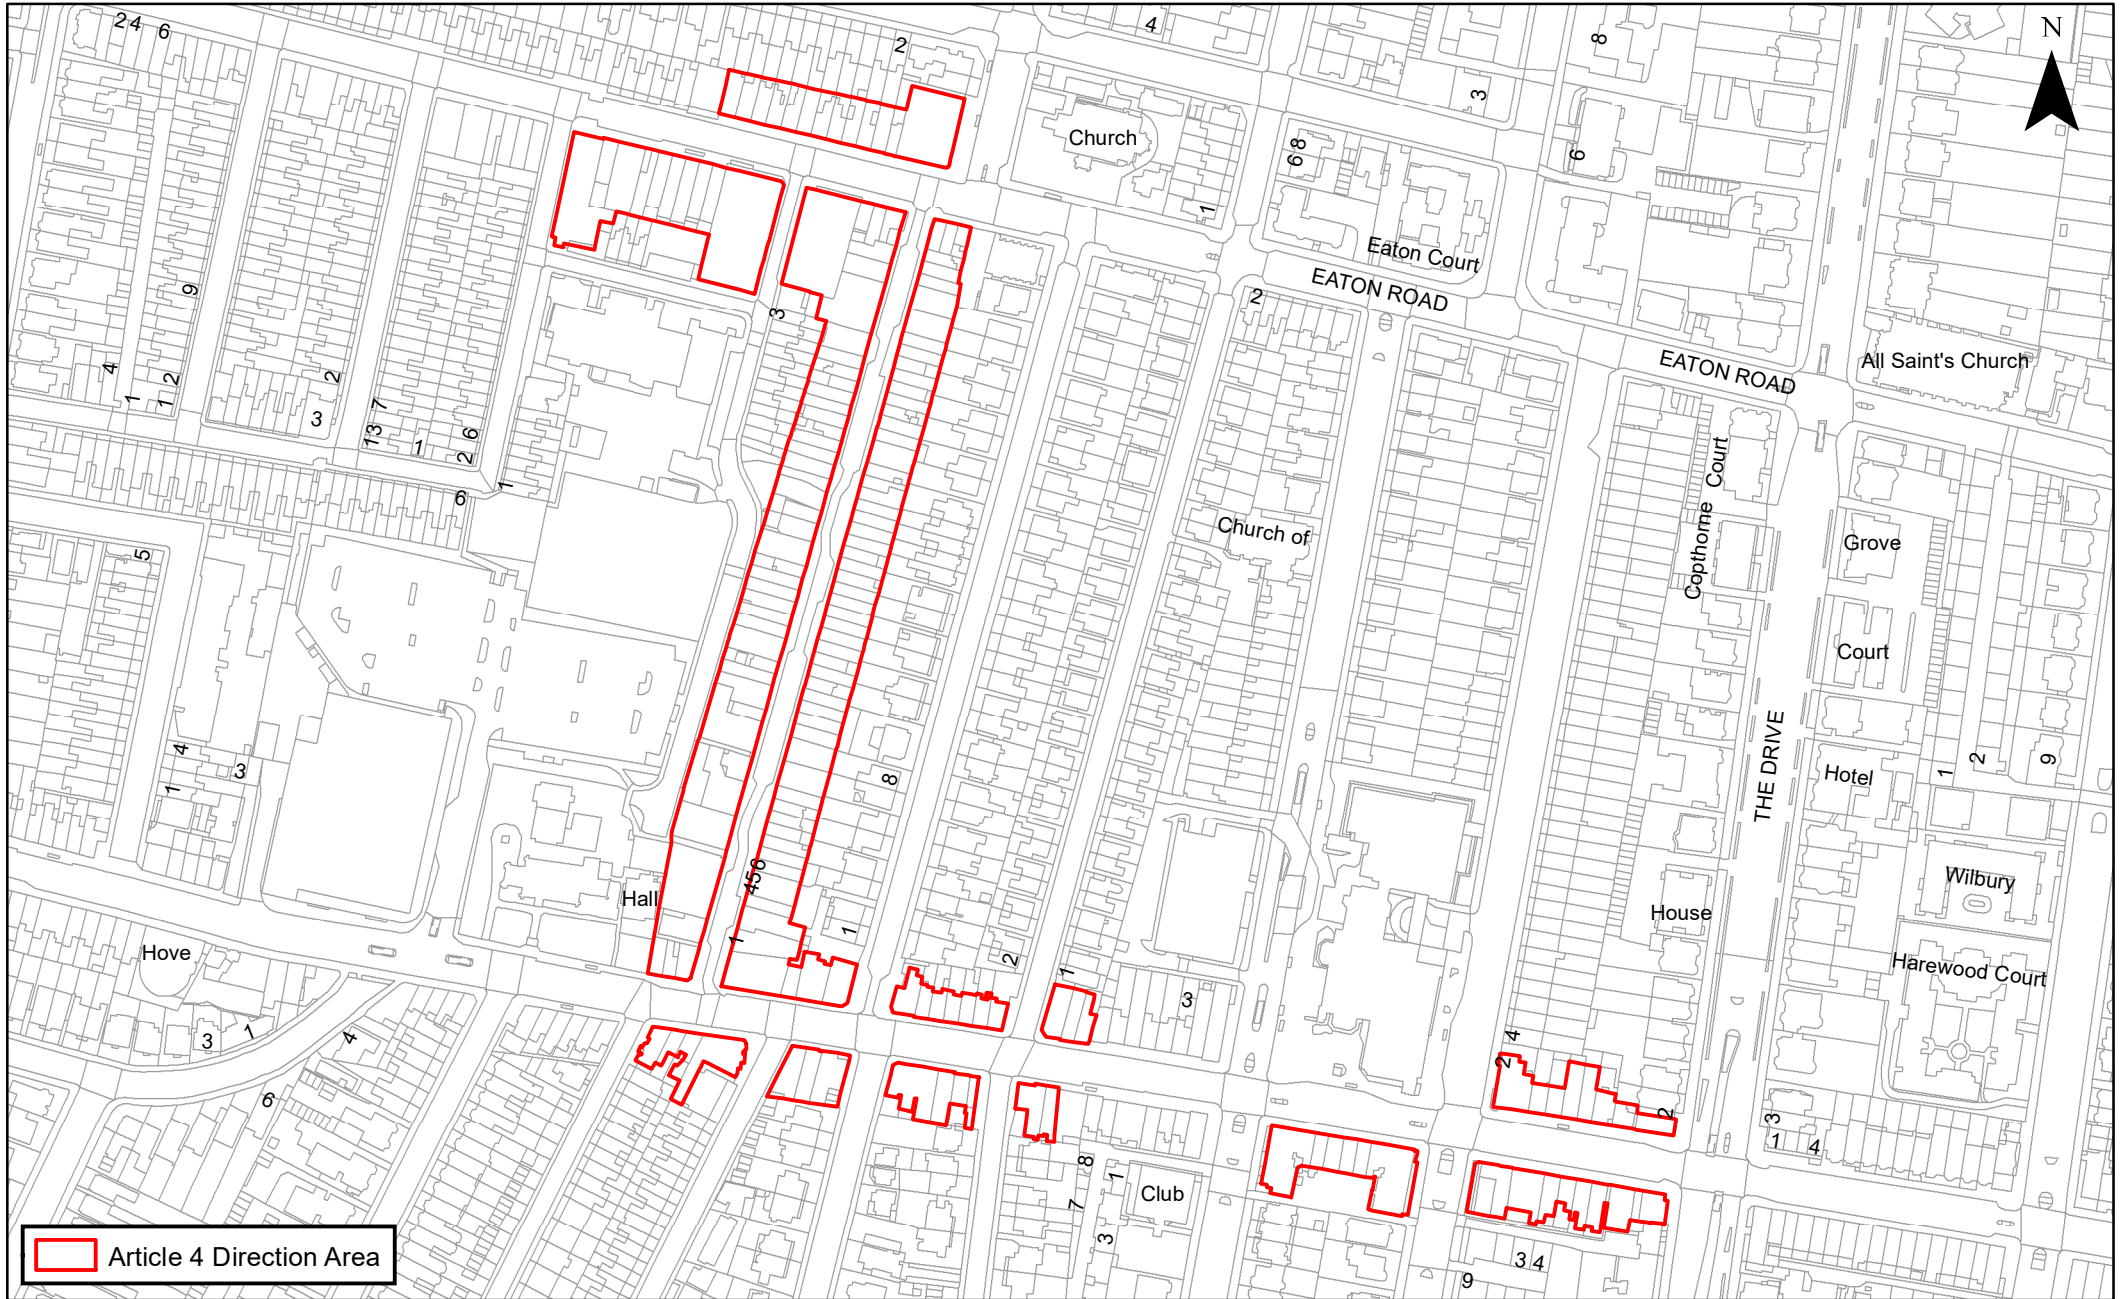

Article 4 Direction Area Plan 8. Hove Town Centre

Scale: 1:3,000