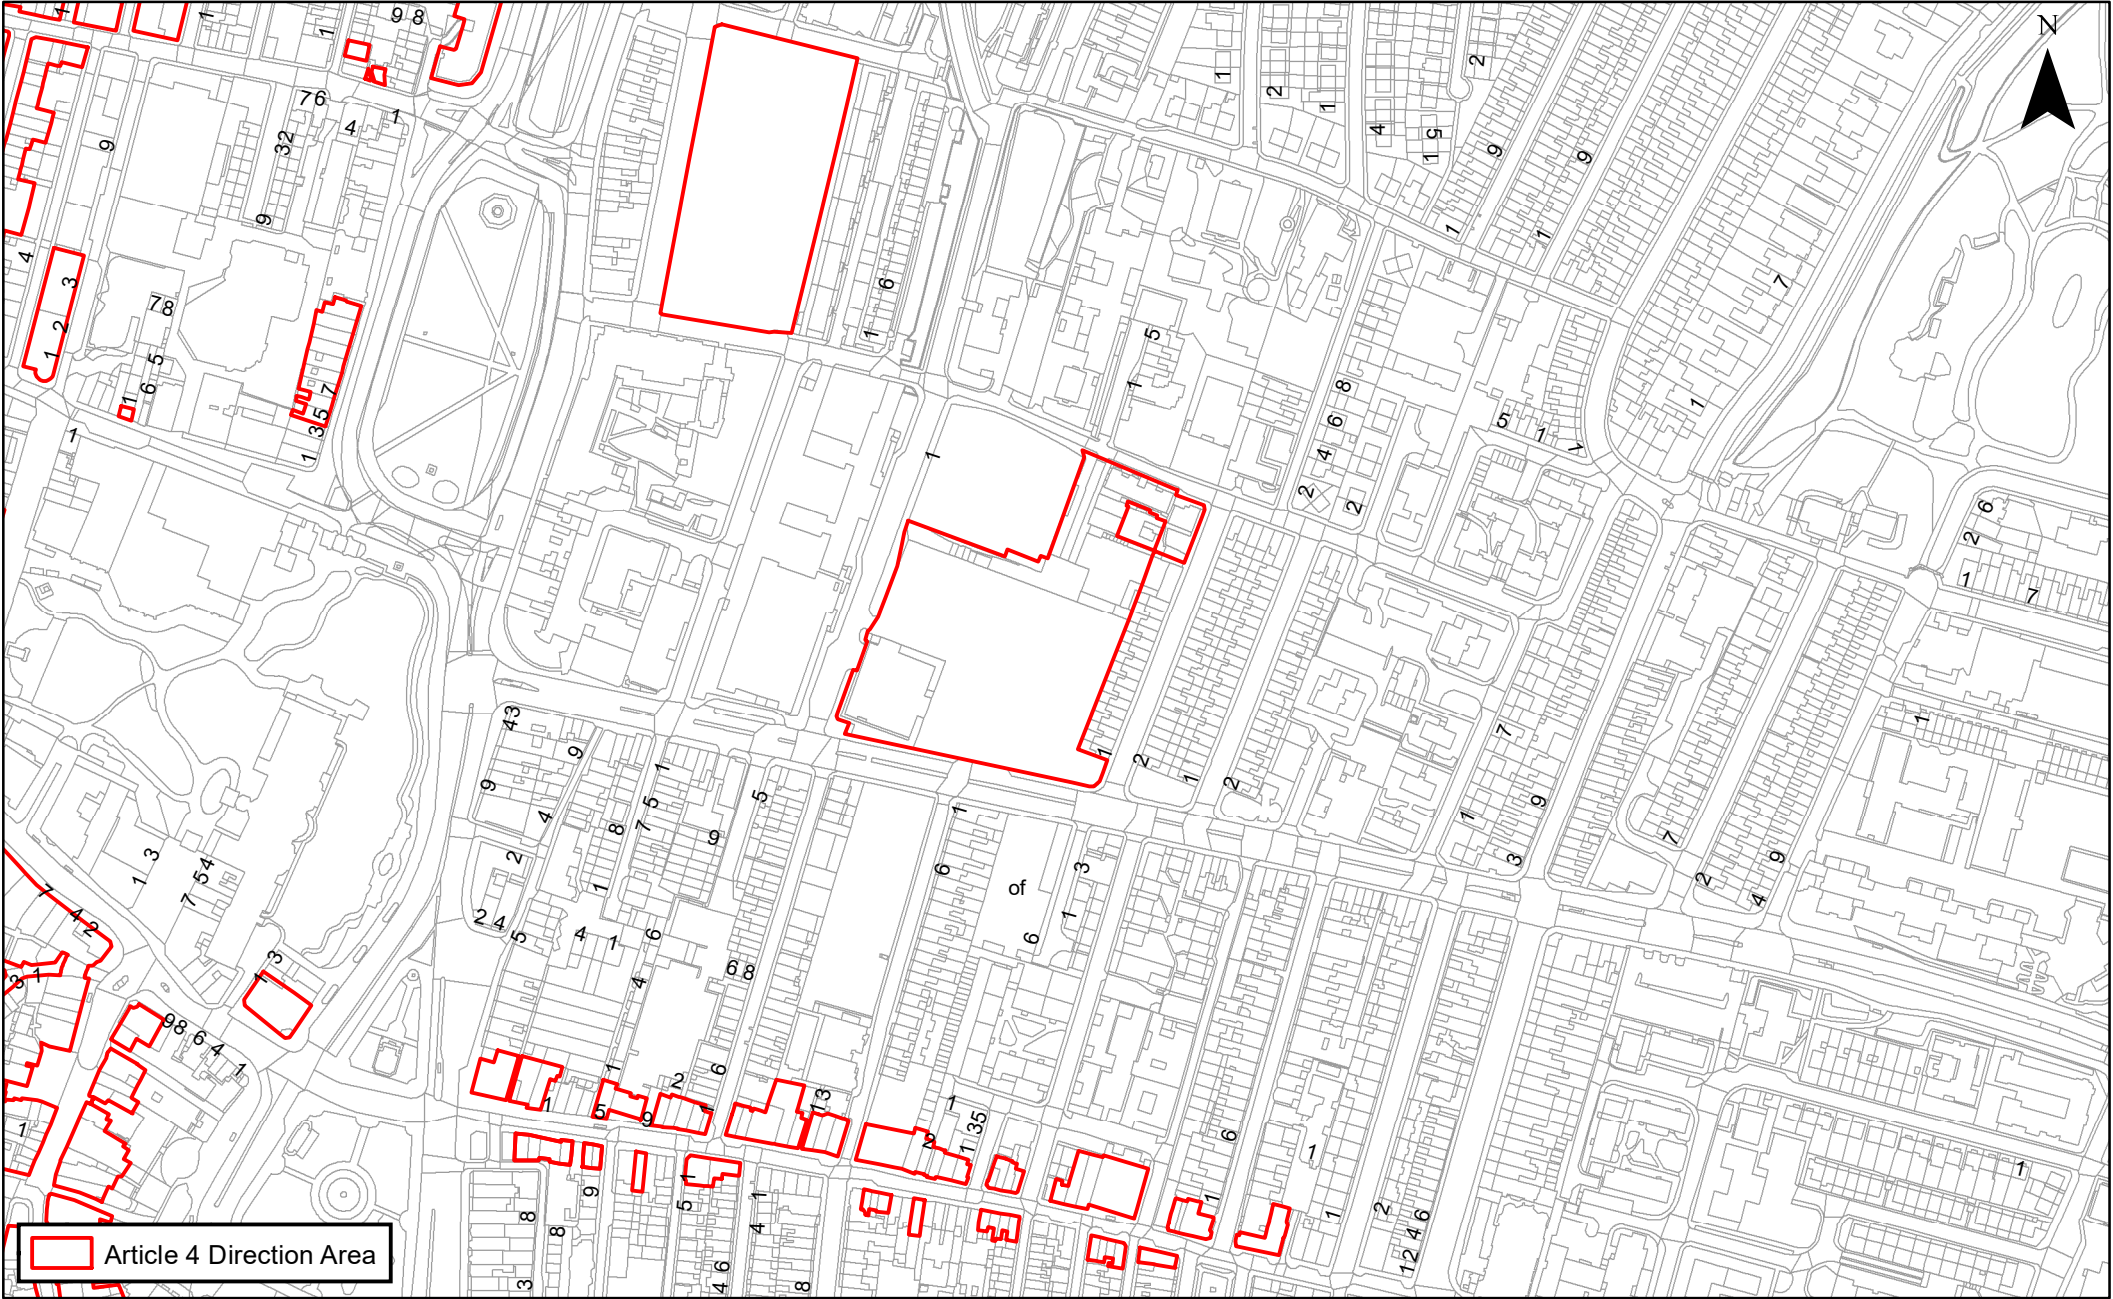

# Article 4 Direction Area Plan 6. St James's Street, Edward Street Quarter and Circus Street

Scale: 1:3,500