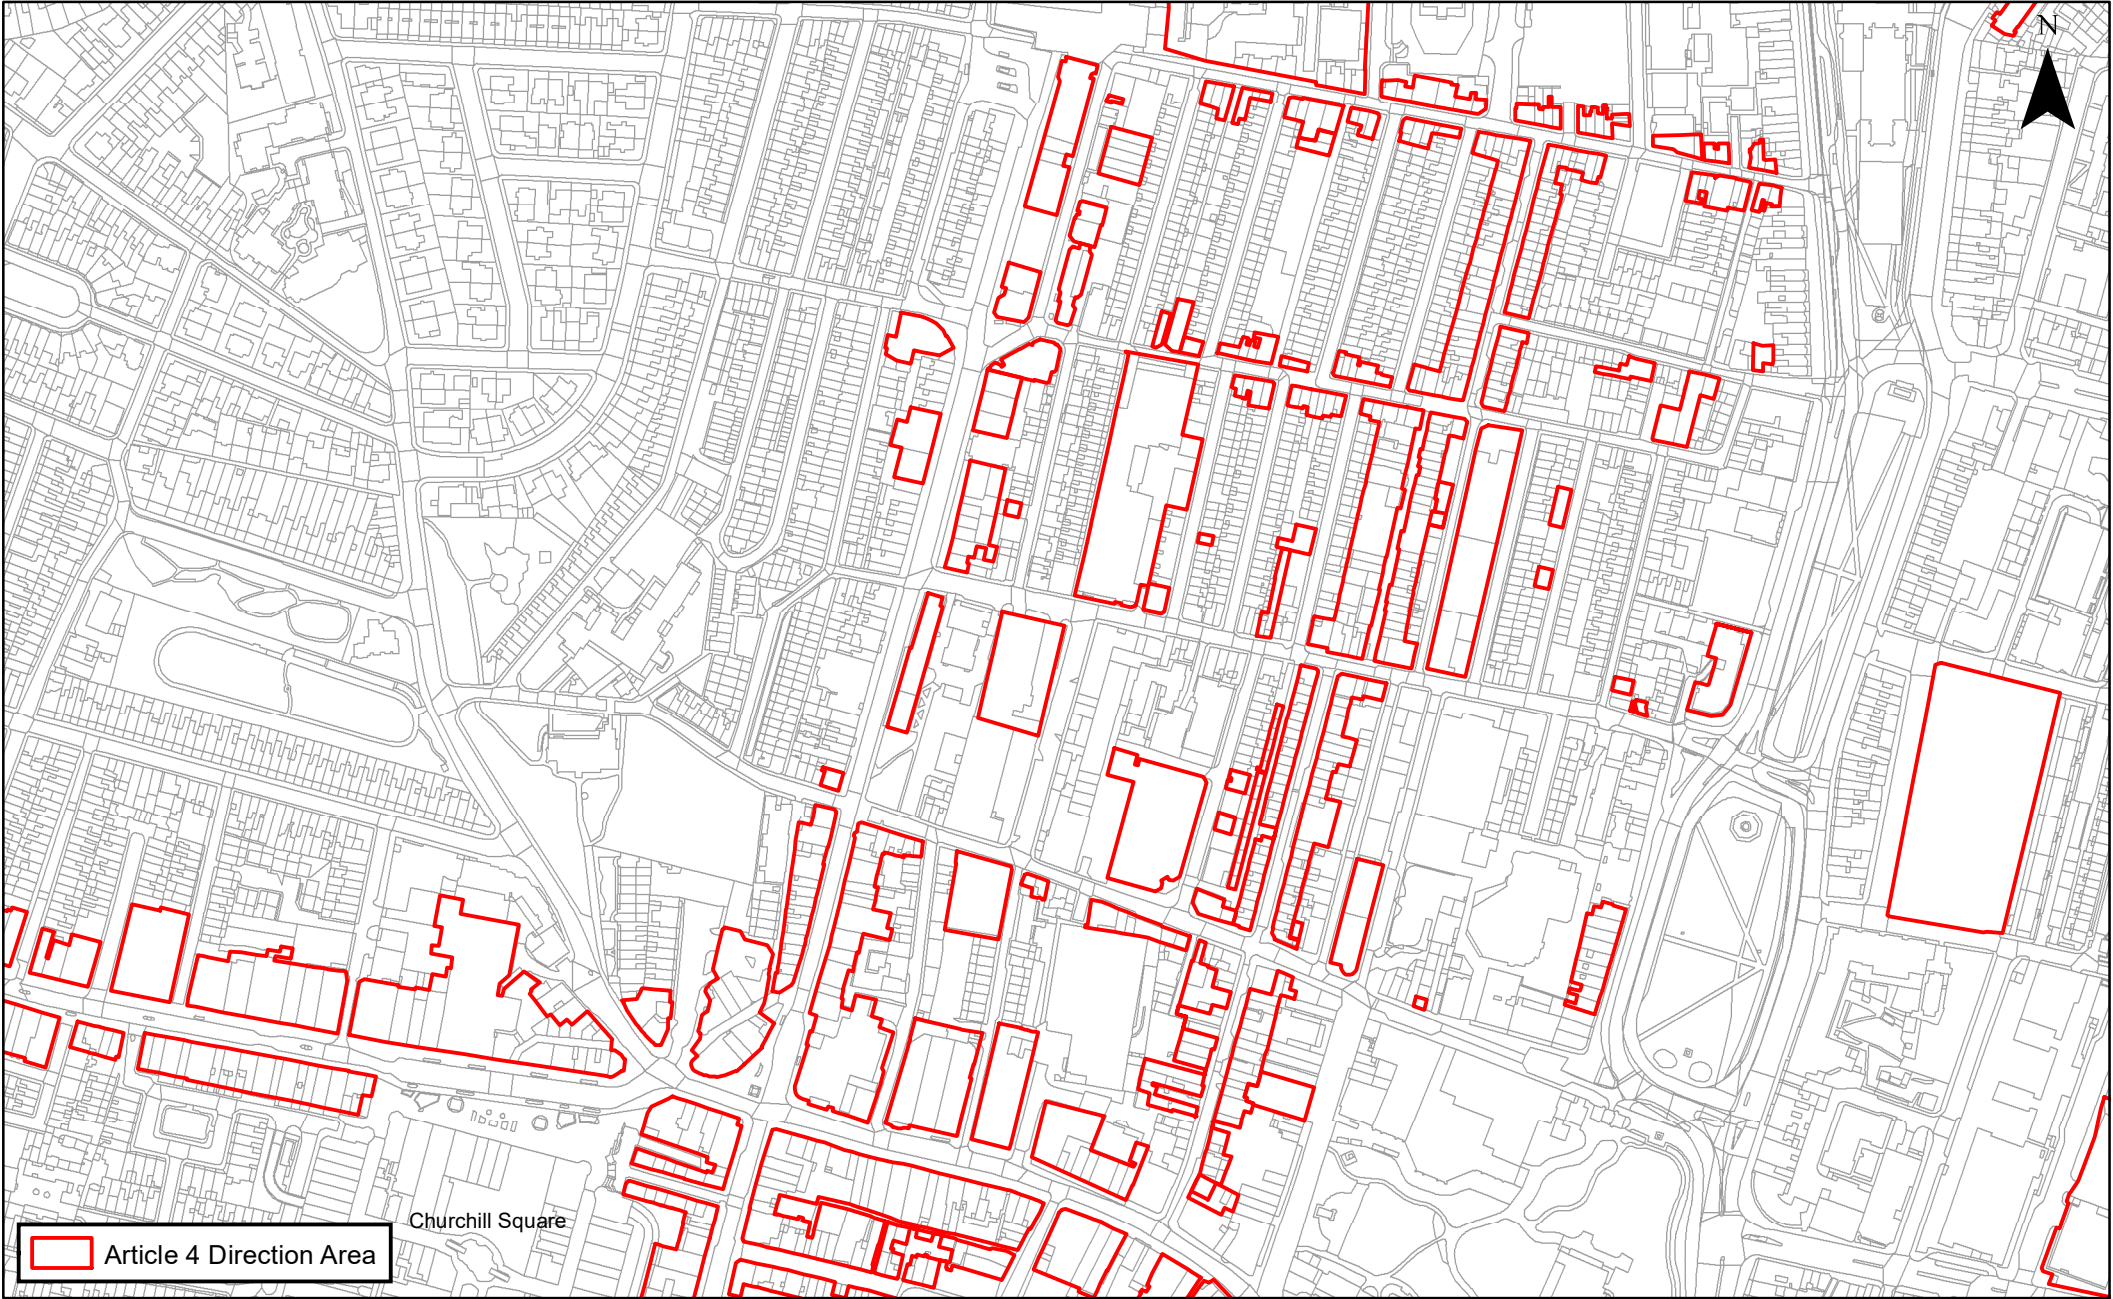

# Article 4 Direction Area

## Plan 3. Central Brighton: North Laine and Queen's Road

Scale: 1:4,000