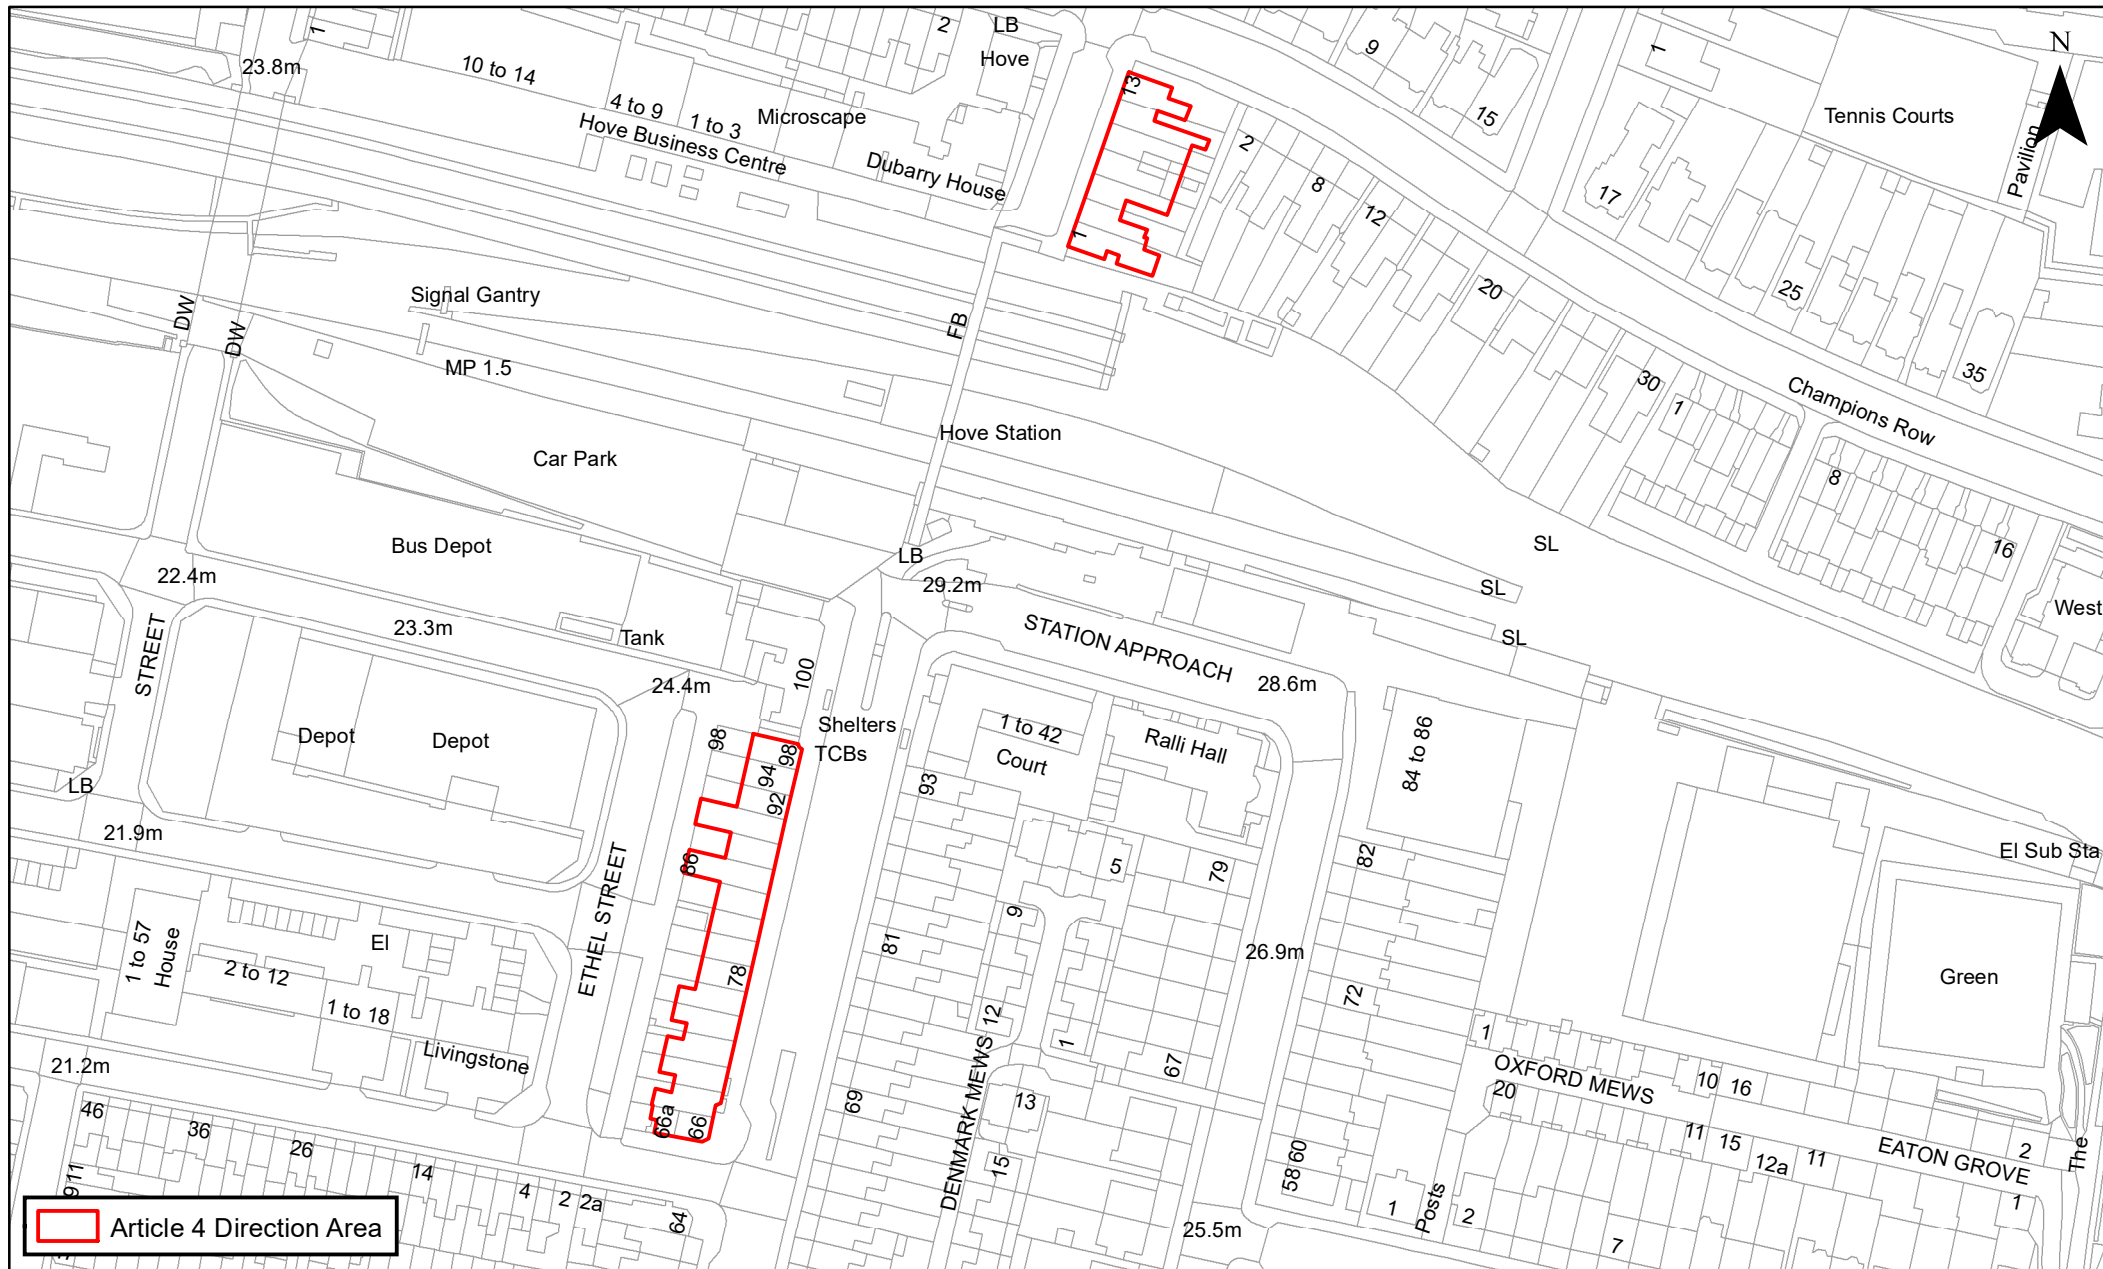

# Article 4 Direction Area Plan 26. Goldstone Villas and Hove Park Villas

Scale: 1:1,750