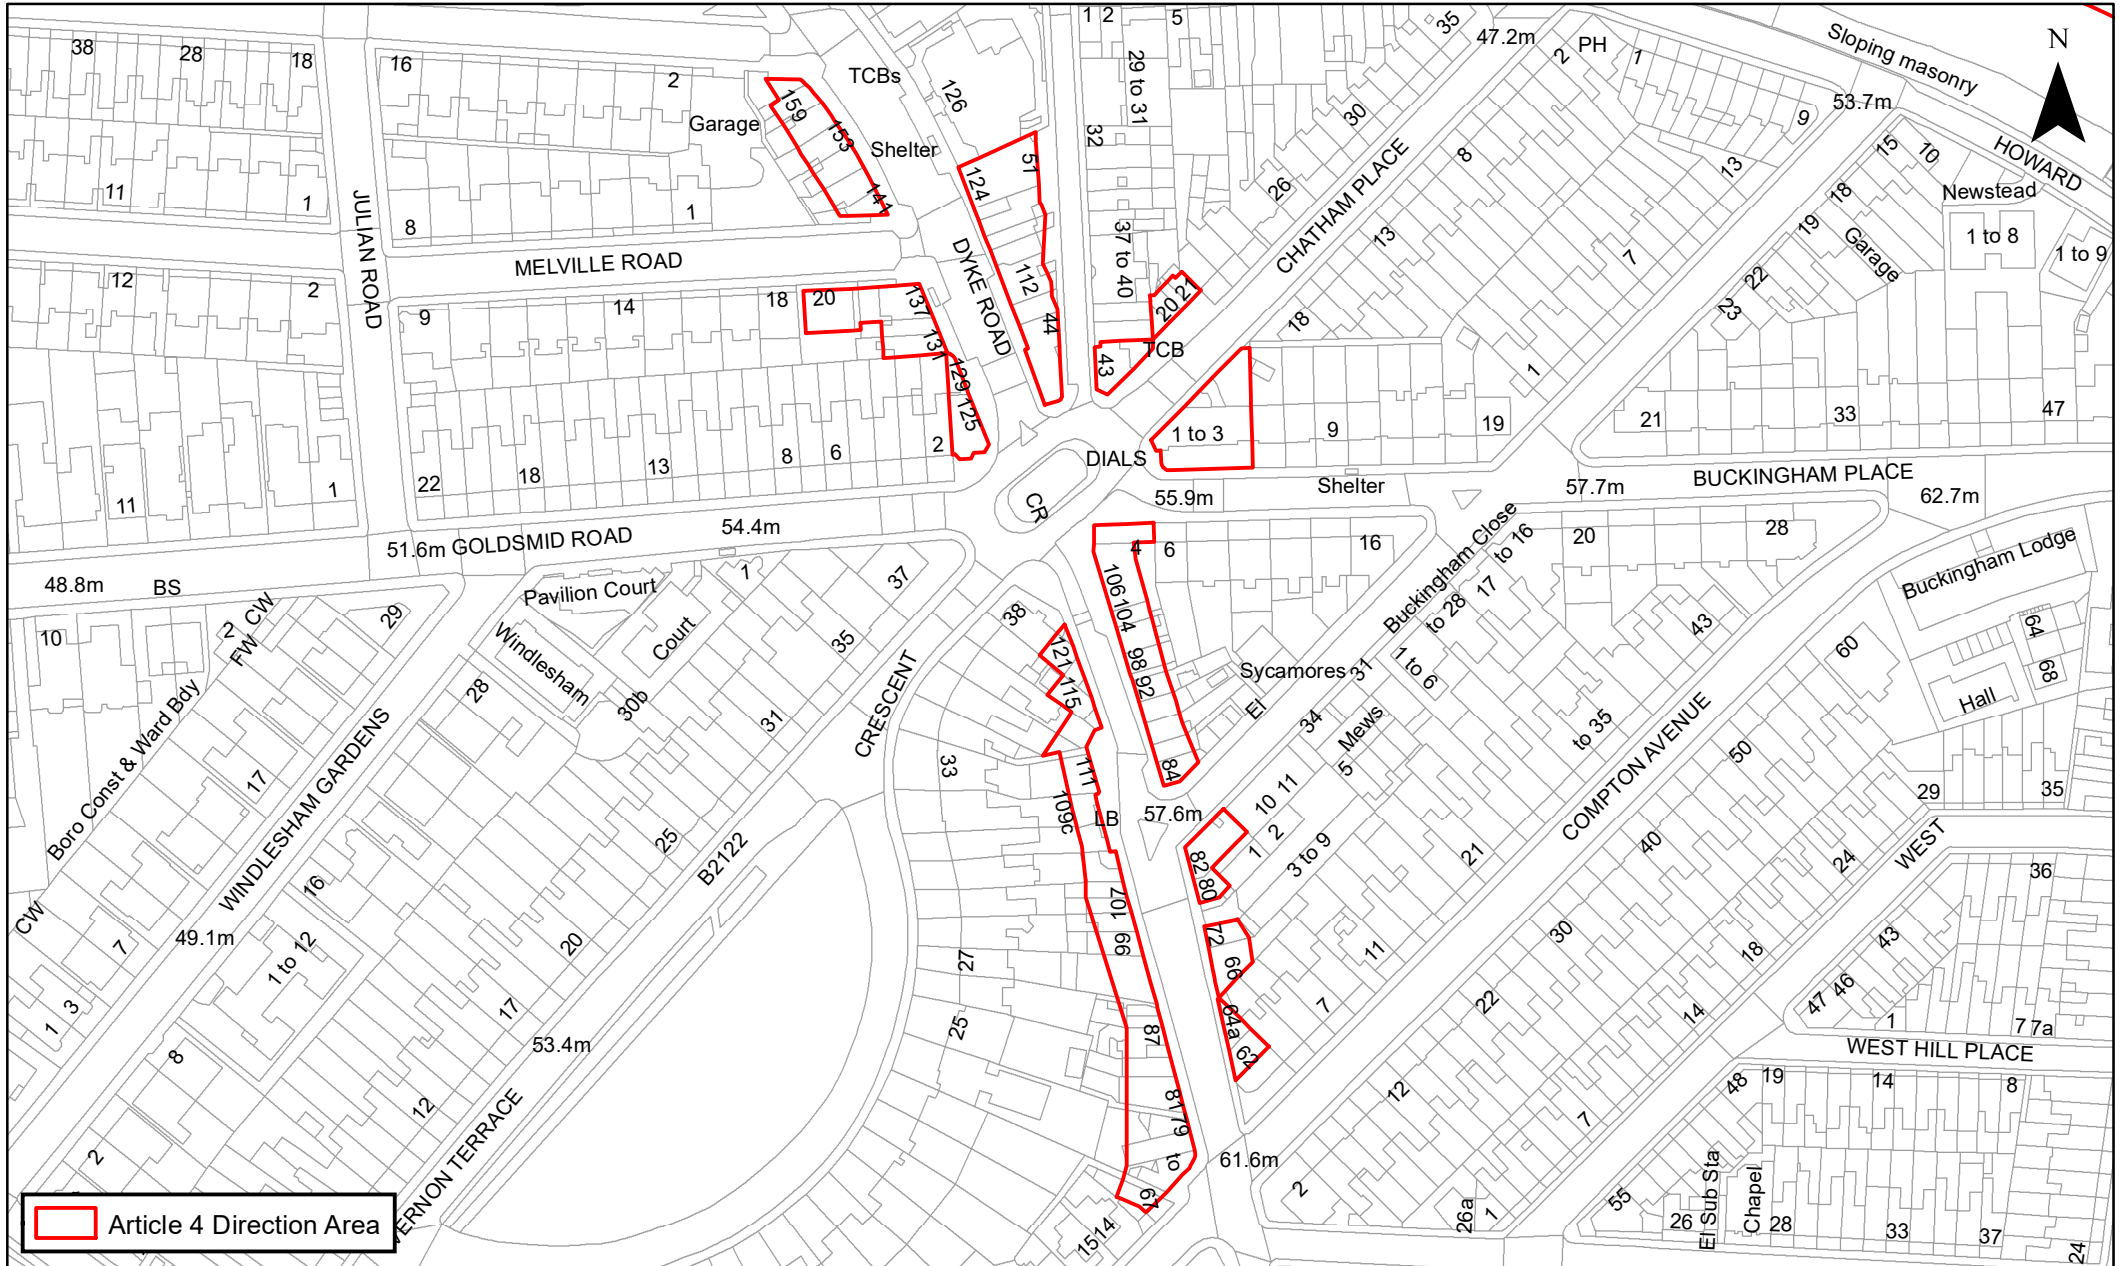

Article 4 Direction Area Plan 20. Seven Dials

Scale: 1:1,800