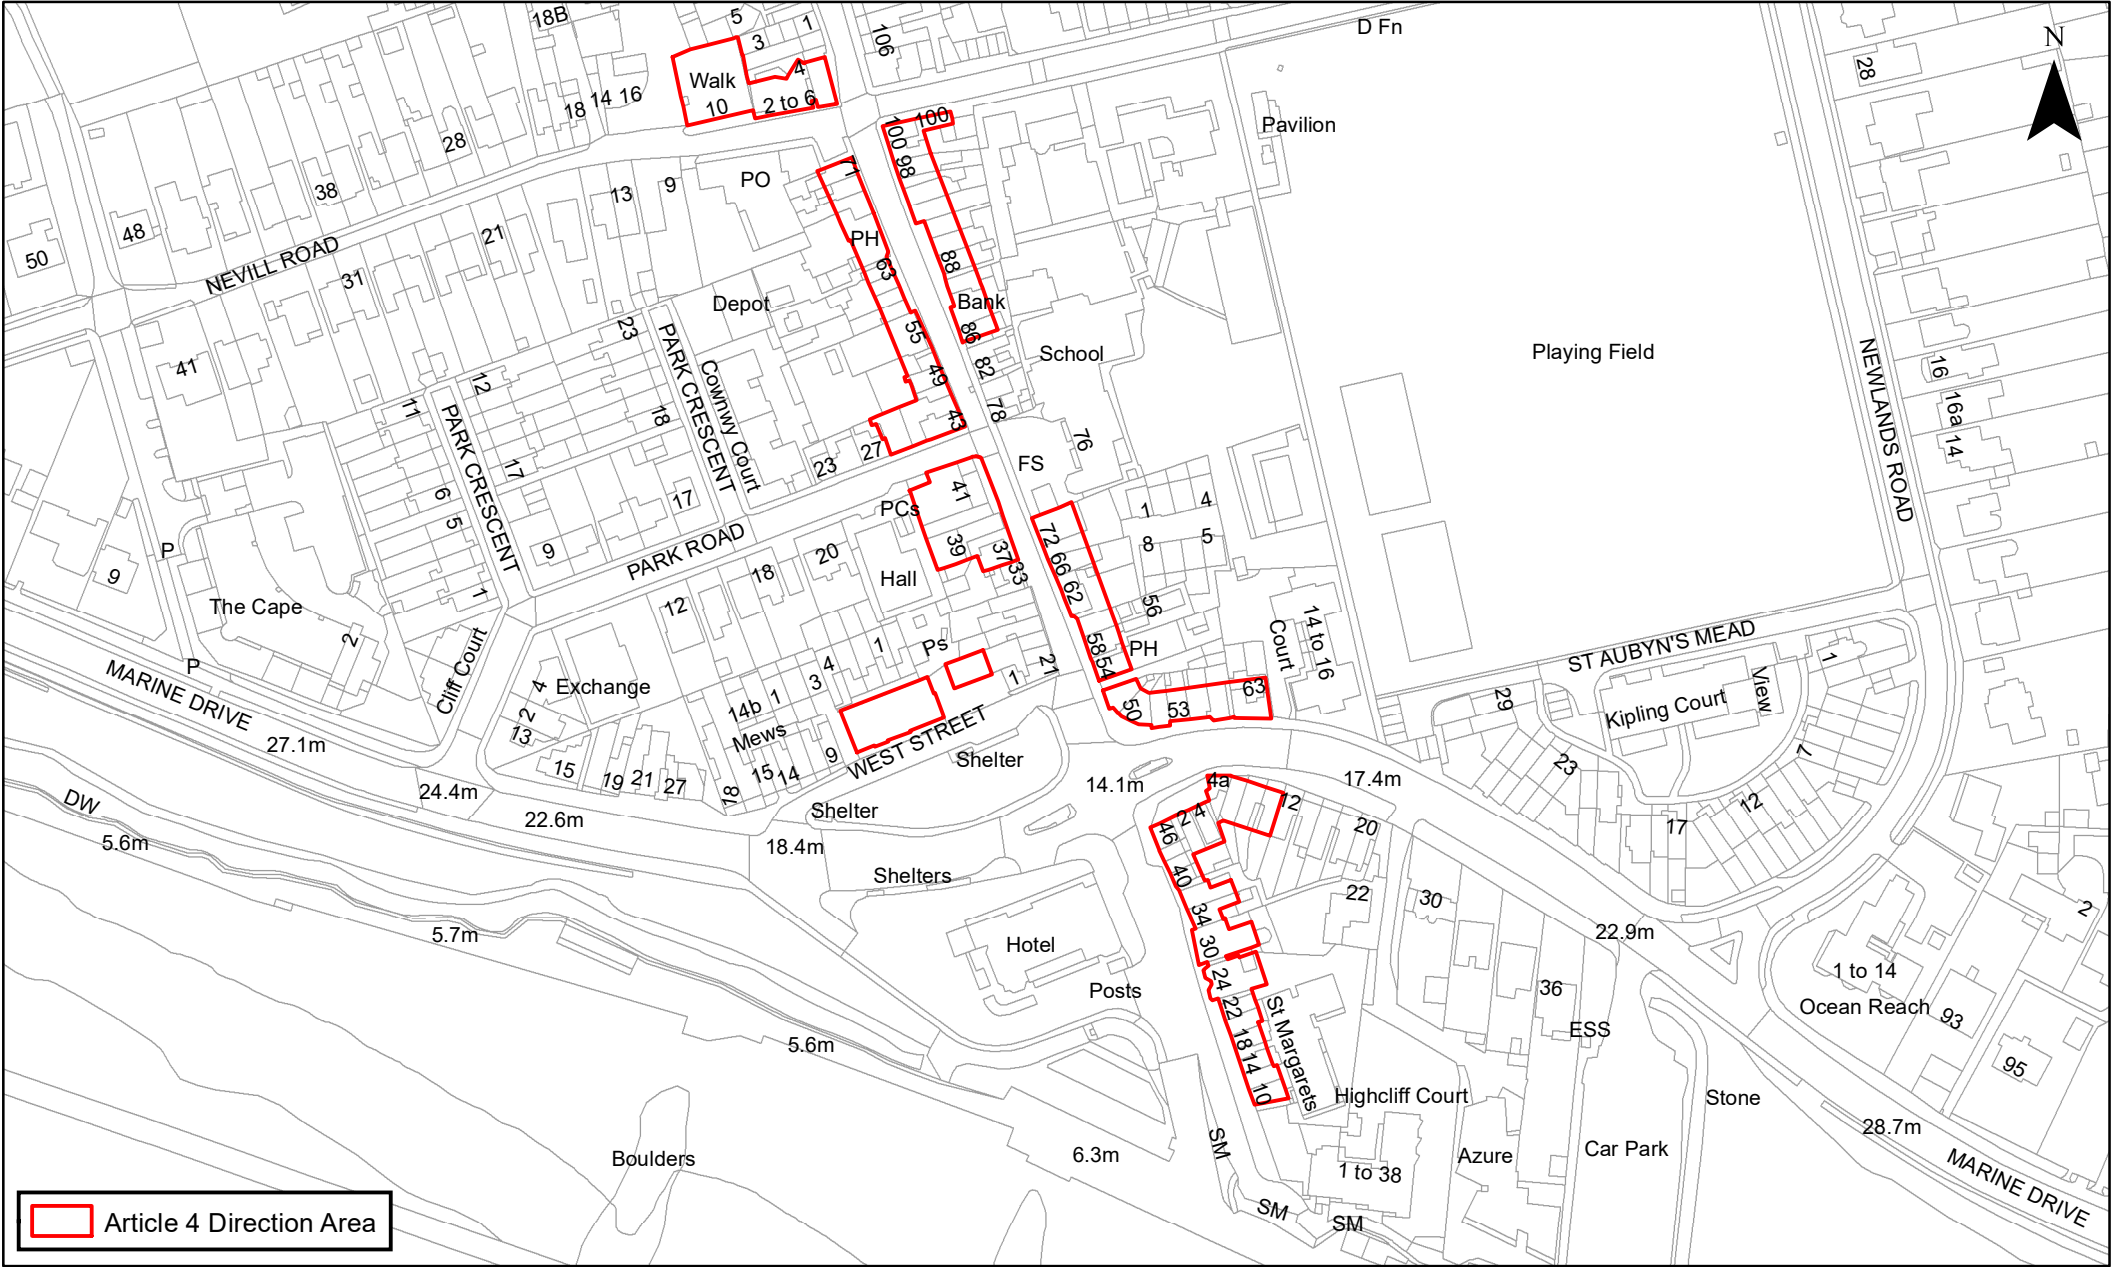

Article 4 Direction Area Plan 19. Rottingdean High Street

Scale: 1:2,000