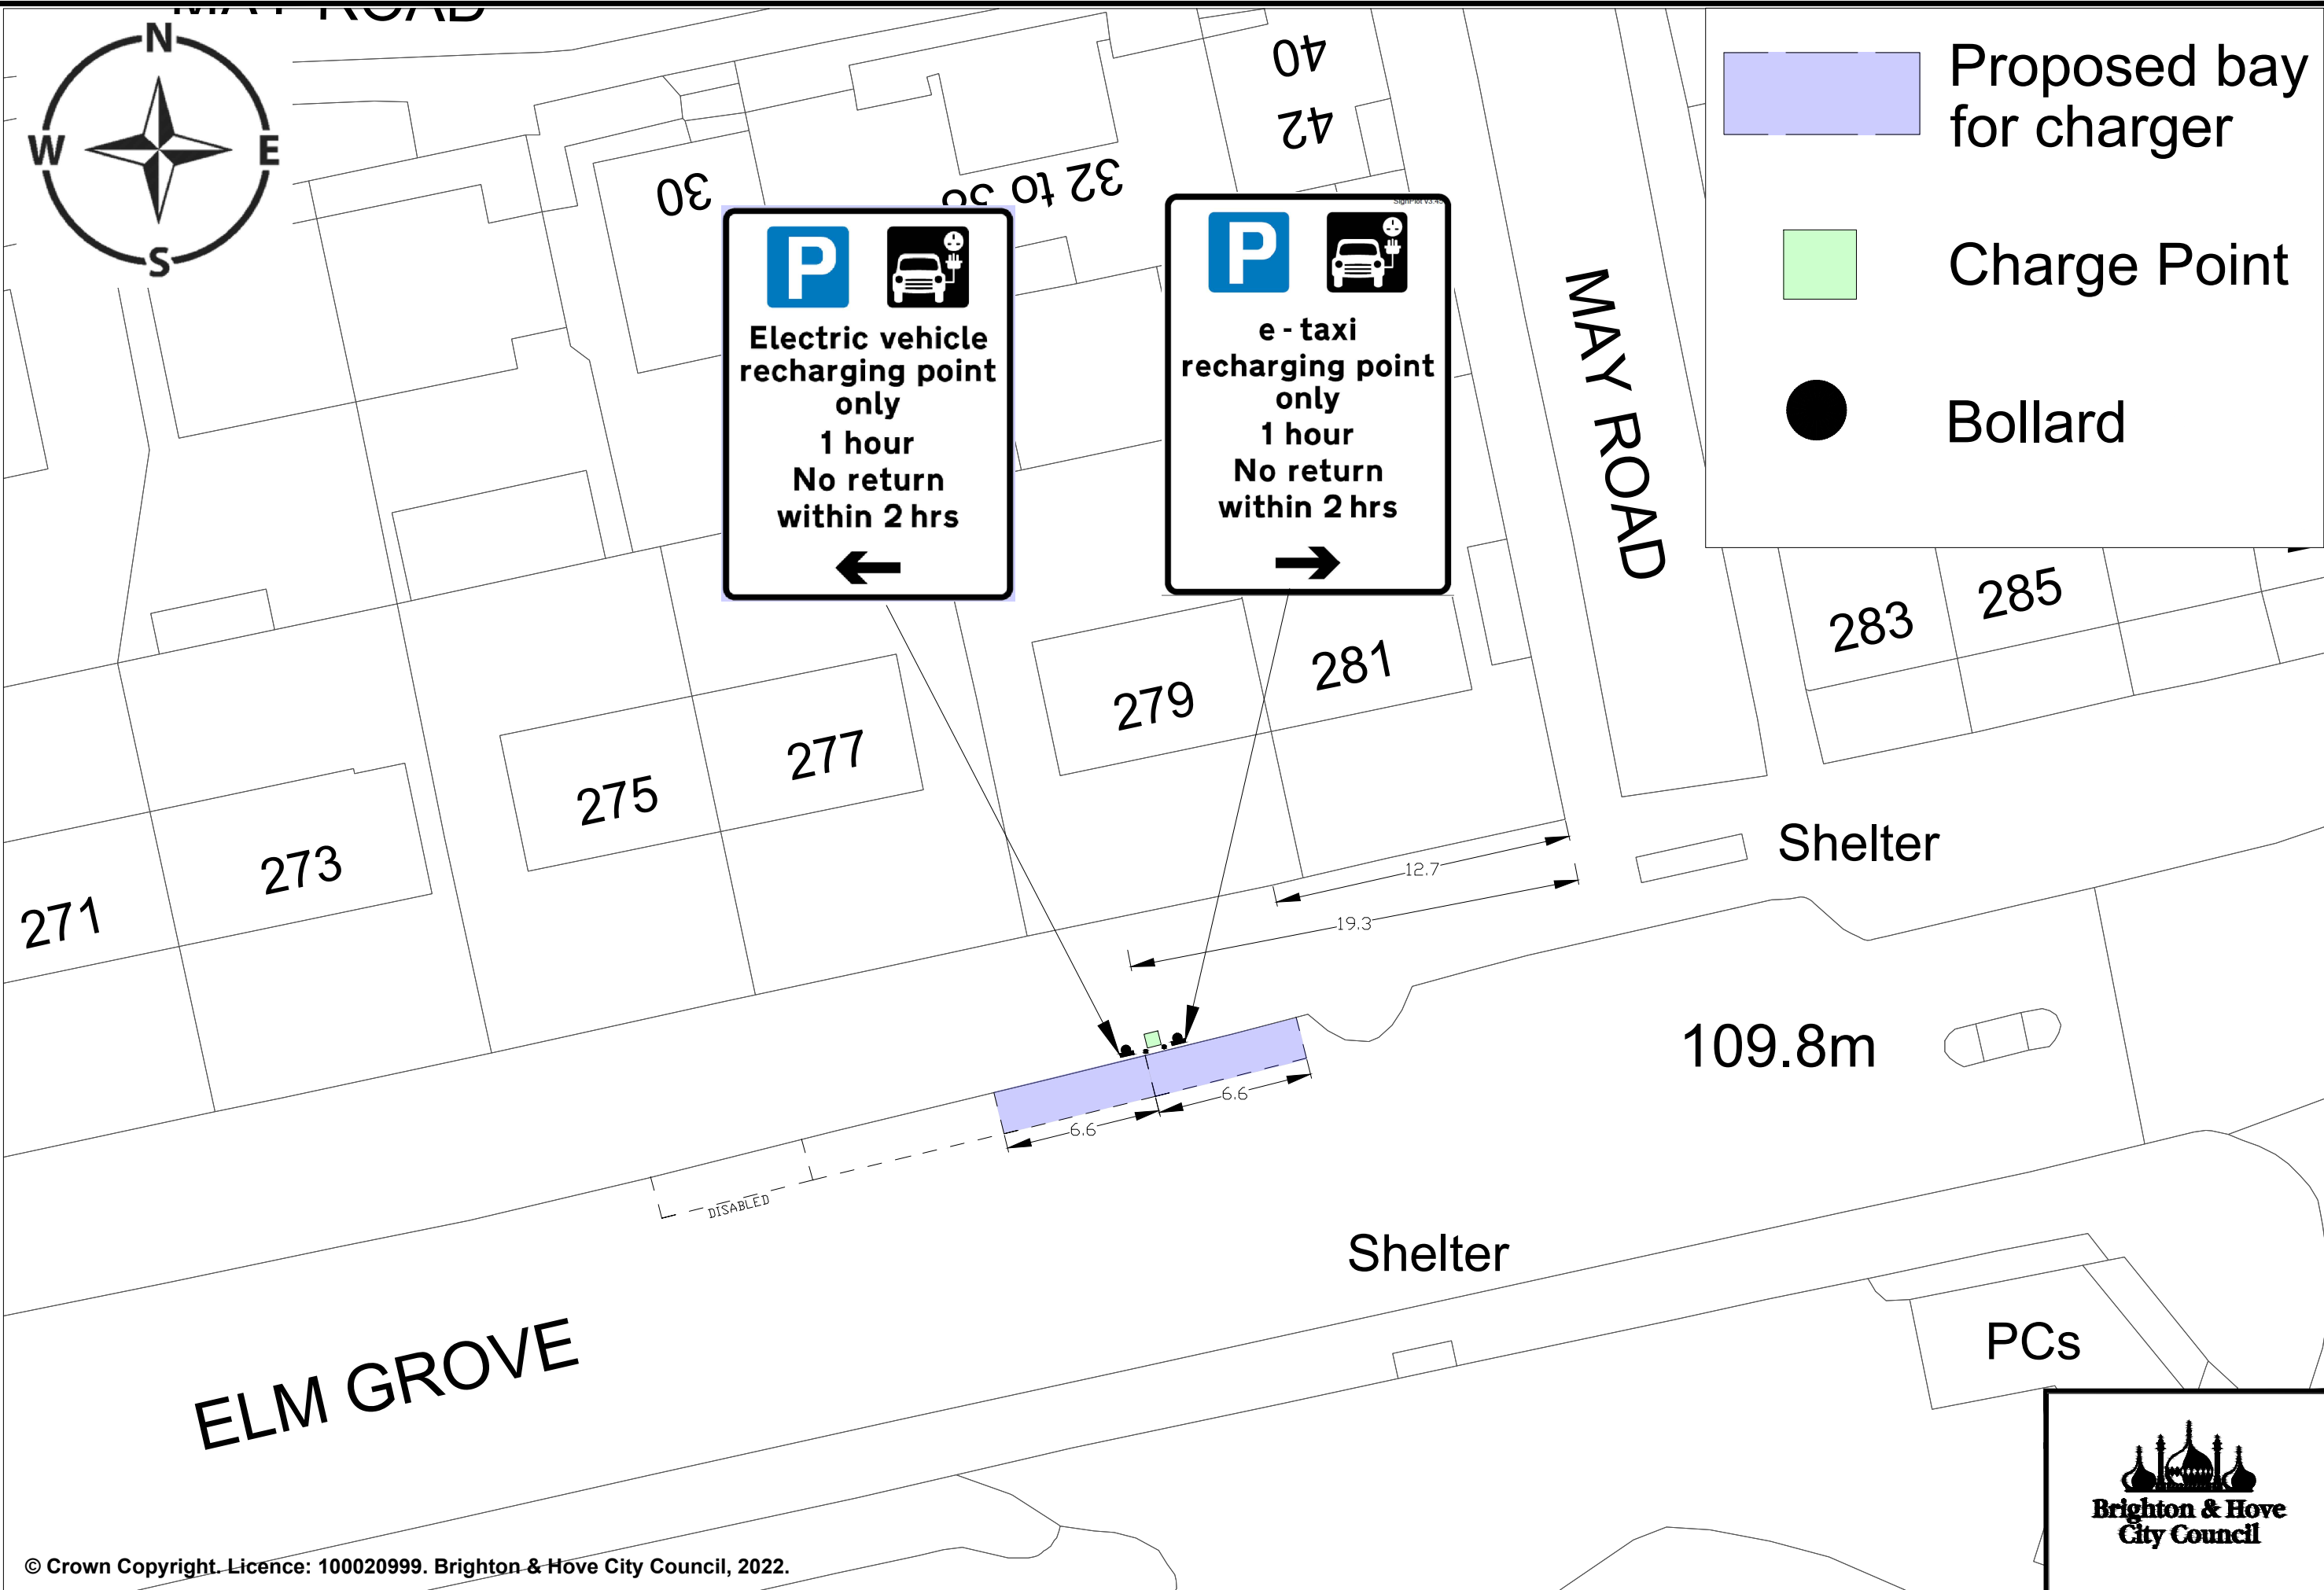

P 
**Electric vehicle
 recharging point
 only**
 1 hour
 No return
 within 2 hrs
 ←

P 
**e - taxi
 recharging point
 only**
 1 hour
 No return
 within 2 hrs
 →

 Proposed bay
 for charger

 Charge Point

 Bollard

QUEEN'S PARK ROAD

Shelter

246

EI Sub Sta

P 
Electric vehicle
recharging point
only
1 hour
No return
within 2 hrs
←

P 
e - taxi
recharging point
only
1 hour
No return
within 2 hrs
→

 Proposed bay
for charger