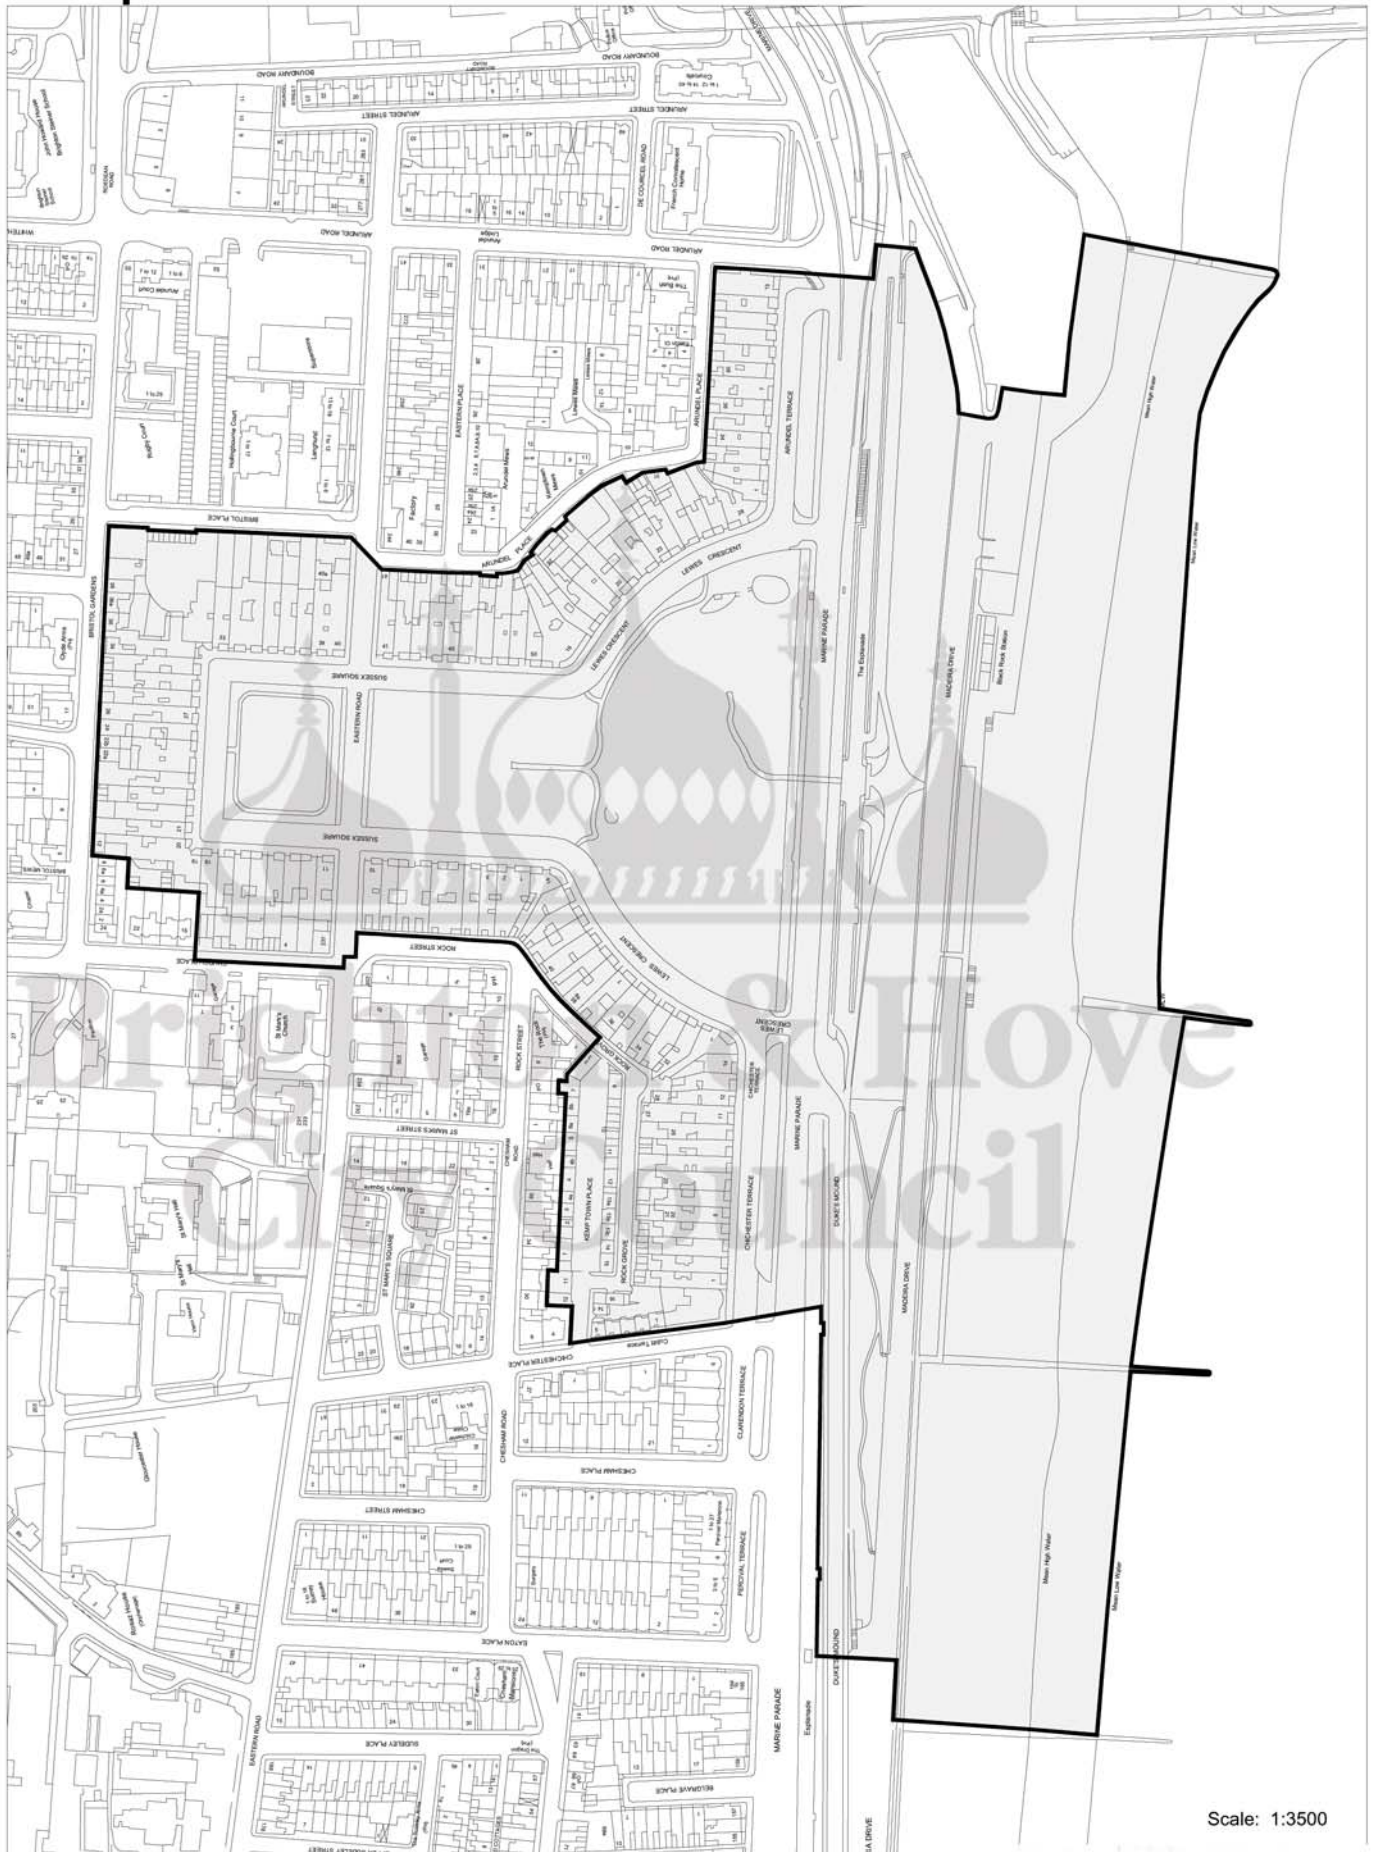

Kemp Town Conservation Area

Scale: 1:3500

Scale: scale to view