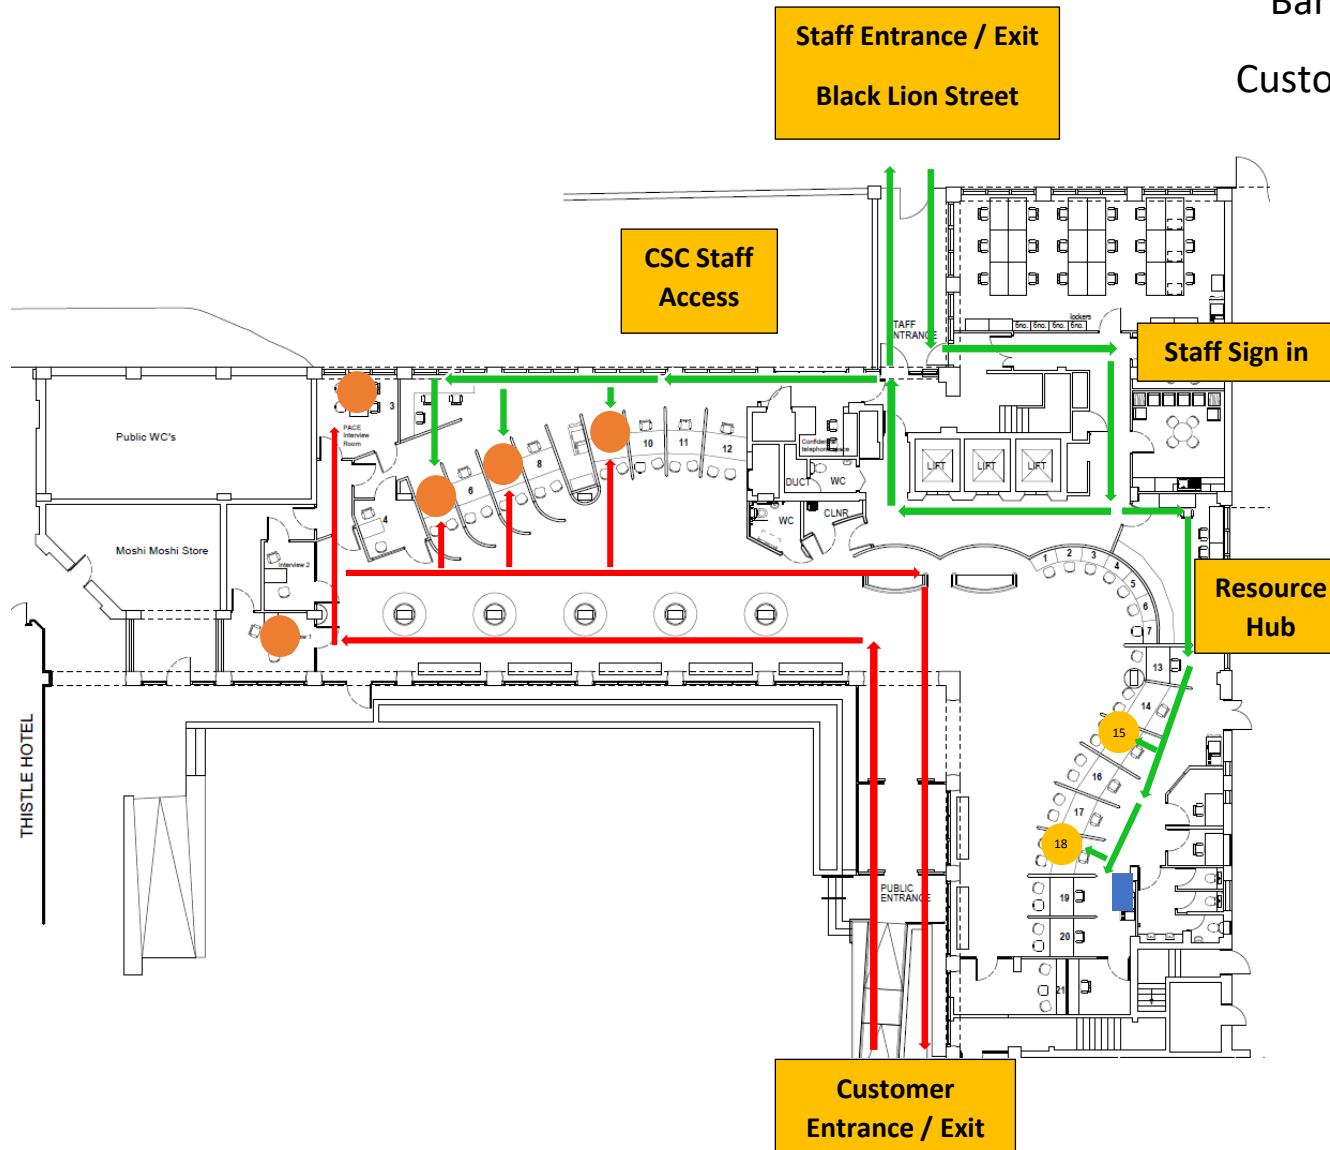

Barts House, Drop-in Resource Hub Customer Service Centre, Ground Floor

Key:

- Staff routes
- Printer
- Drop in desks
- Customer routes
- Customer Appointments