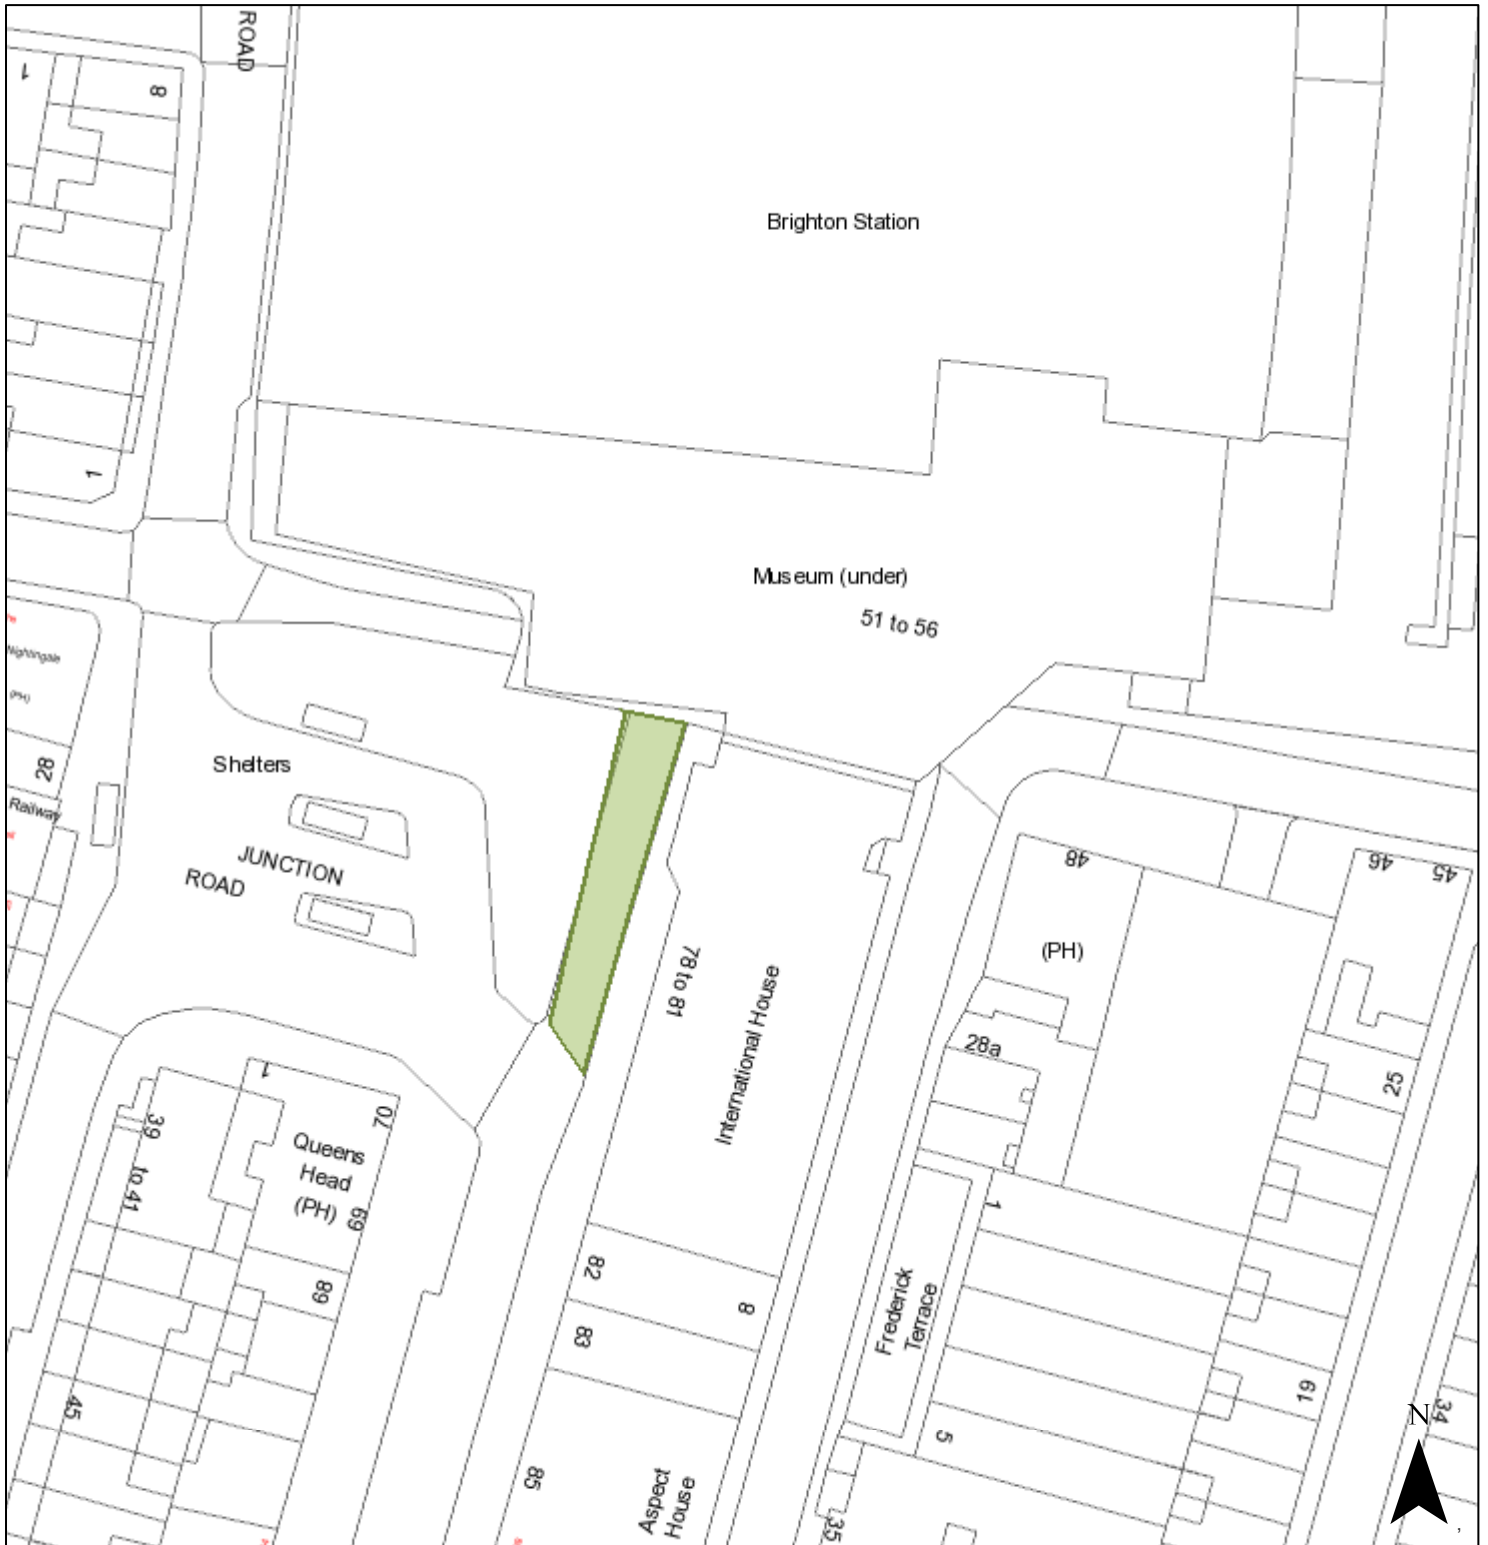

Brighton Station access road

Legend

- Boundary
- ⋯ Wards

Scale 1:651