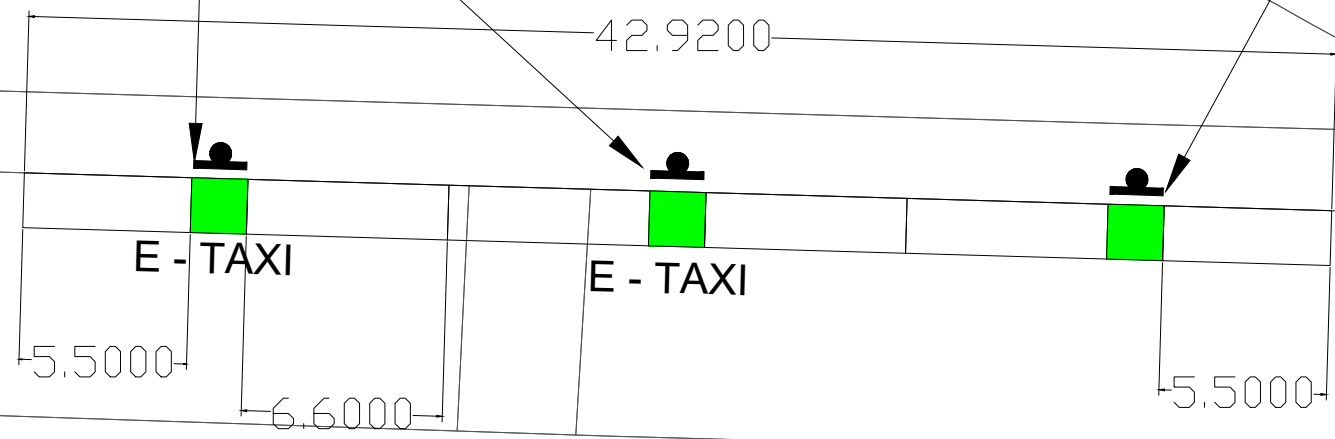

**No stopping
at any time
except e-taxis**

P
**e-taxi
recharging
point only
1 hour**

Playground

Rapid Charger
 Bay
 Sign

P
**Electric vehicle
recharging point
only
1 hour**

Car Park

OUT

IN

78 76 74 72 70 68 66 64 62 60 58 56