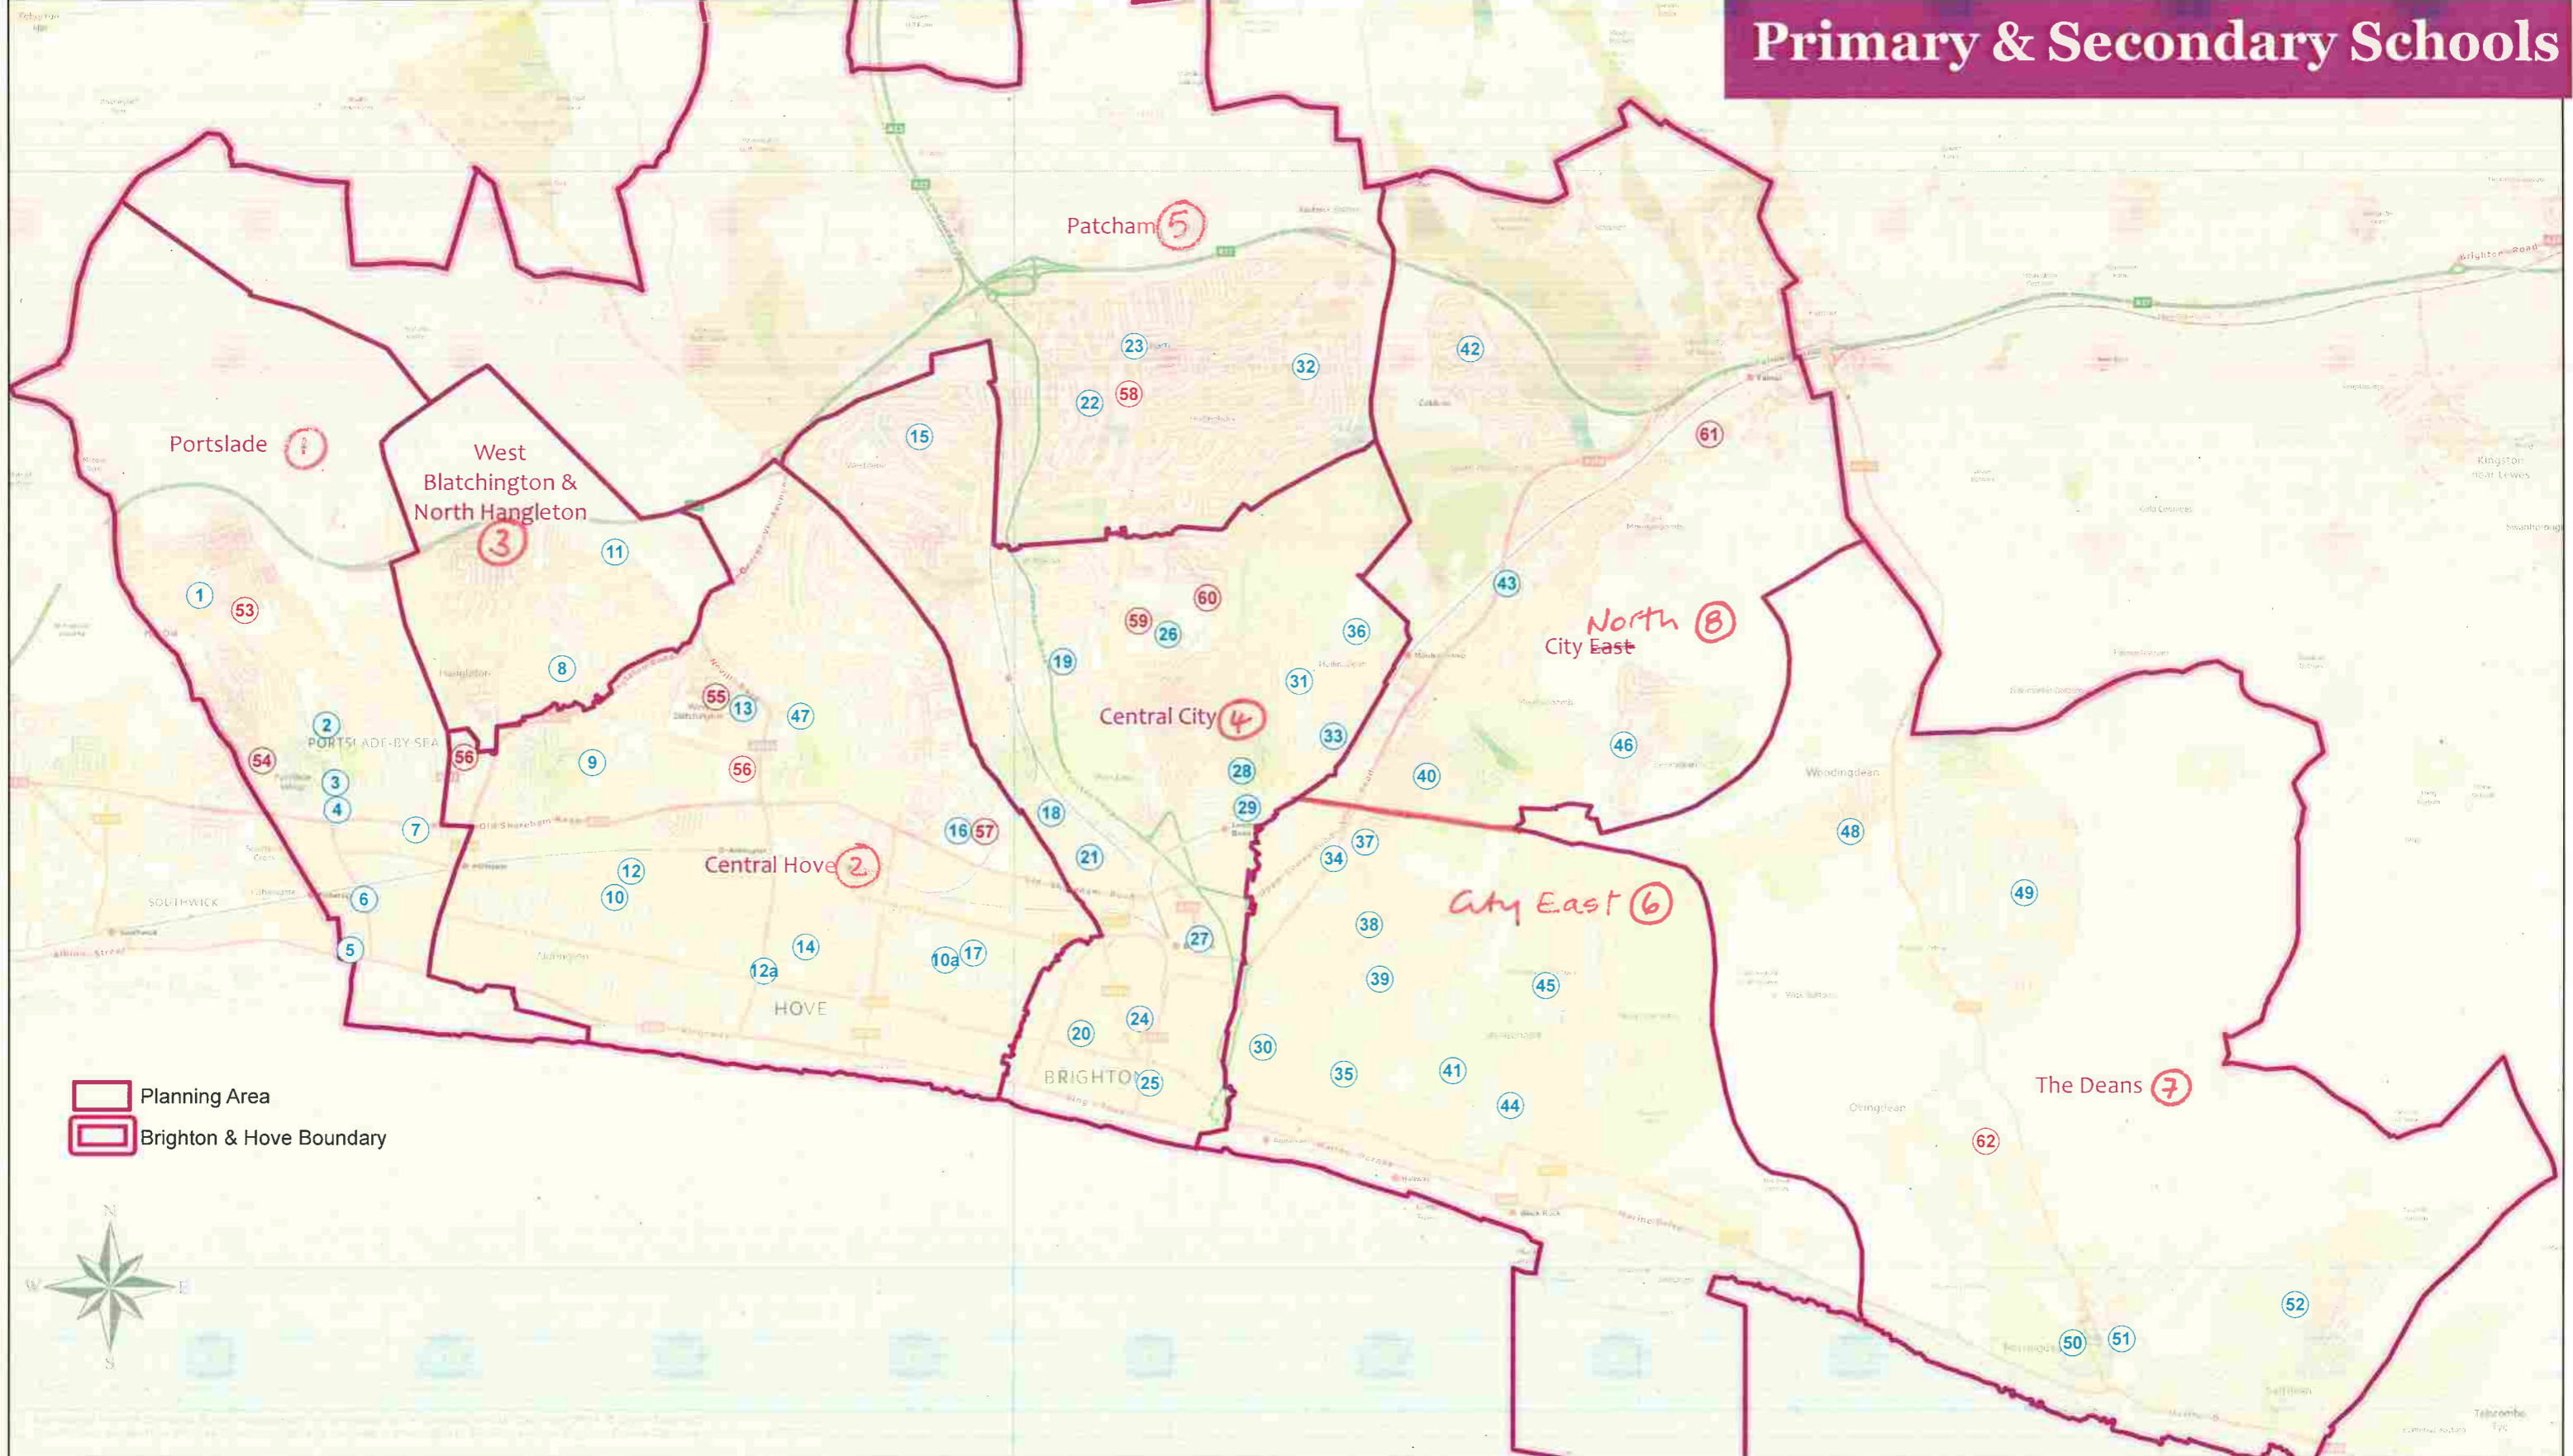

Primary & Secondary Schools

Primary Schools ①

- Mile Oak Primary School
- Peter Gladwin Primary School
- St Nicolas' CE Primary School
- Brackenbury Primary School
- St Peter's Community Primary School
- St Mary's RC Primary School
- Benfield Primary School
- Hangleton Primary School
- Goldstone Primary School
- West Hove Junior School
- West Hove Junior School - Holland Road Site
- West Blatchington Primary School

- 1 West Hove Infant School
- 2 West Hove Infant School - Connaught Annexe
- 3 Aldrington CE Primary School
- 4 St Andrew's CE Primary School
- 5 Westdene Primary School
- 6 Cottesmore St Mary's RC Primary School
- 7 Brunswick Primary School
- 8 Stanford Infant School
- 9 St Bernadette's RC Primary School
- 10 St Mary Magdalen RC Primary School
- 10a Stanford Junior School
- 11 Patcham Infant School

- 53
- 54
- 55
- 56
- 57
- 58
- 59
- 60
- 61
- 62