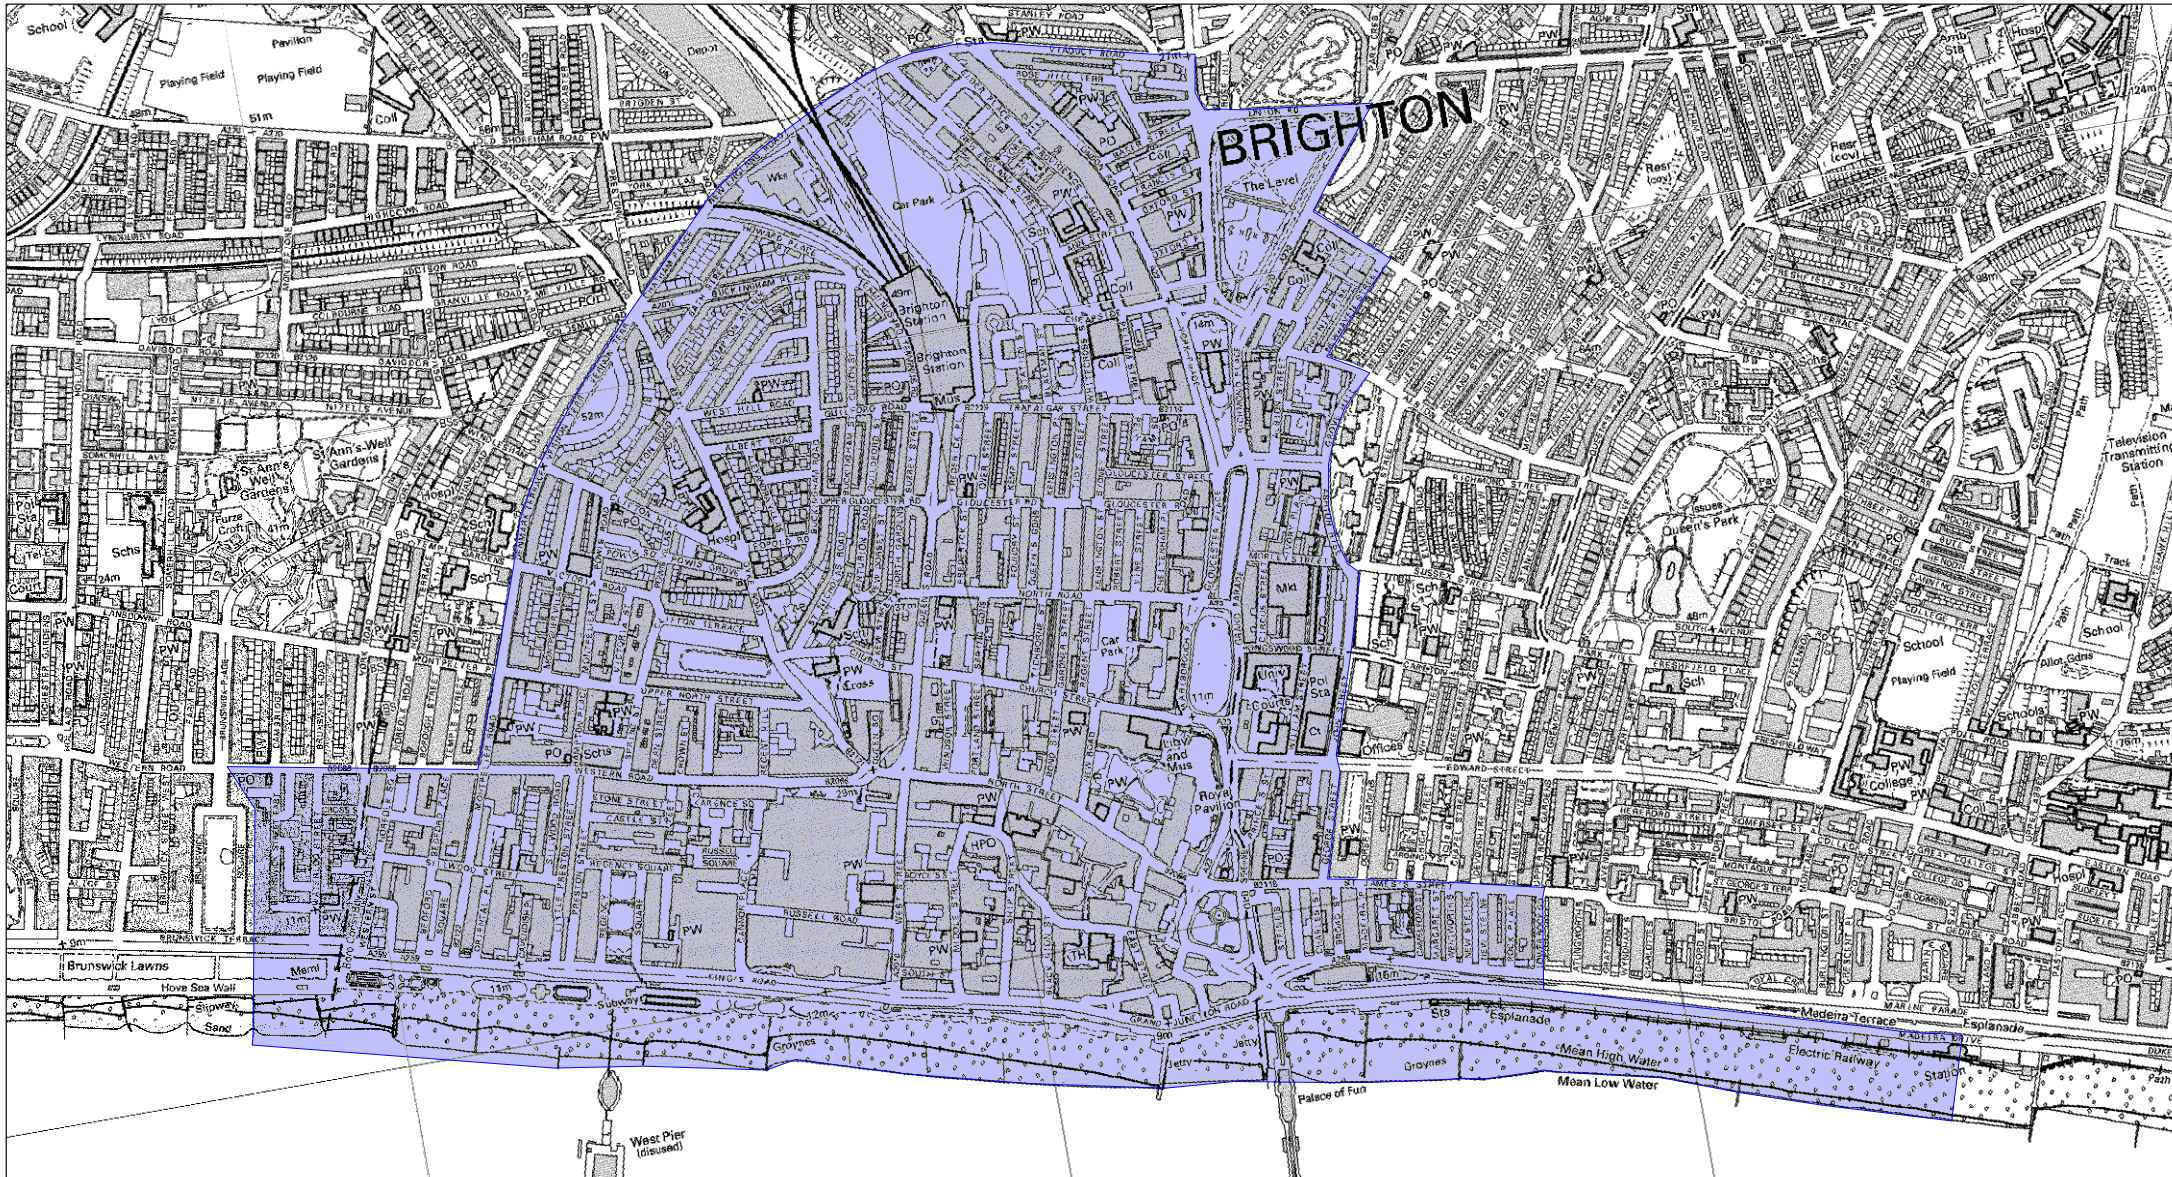

# Proposed Area For The Restriction Of 'Flying'

Reproduced from the Ordnance Survey mapping with the permission of the Controller of H.M. Stationery Office. © Crown copyright. Unauthorised reproduction infringes Crown copyright and may lead to prosecution or Civil Proceedings. Brighton & Hove City Council. Licence : 100020999, 2007.