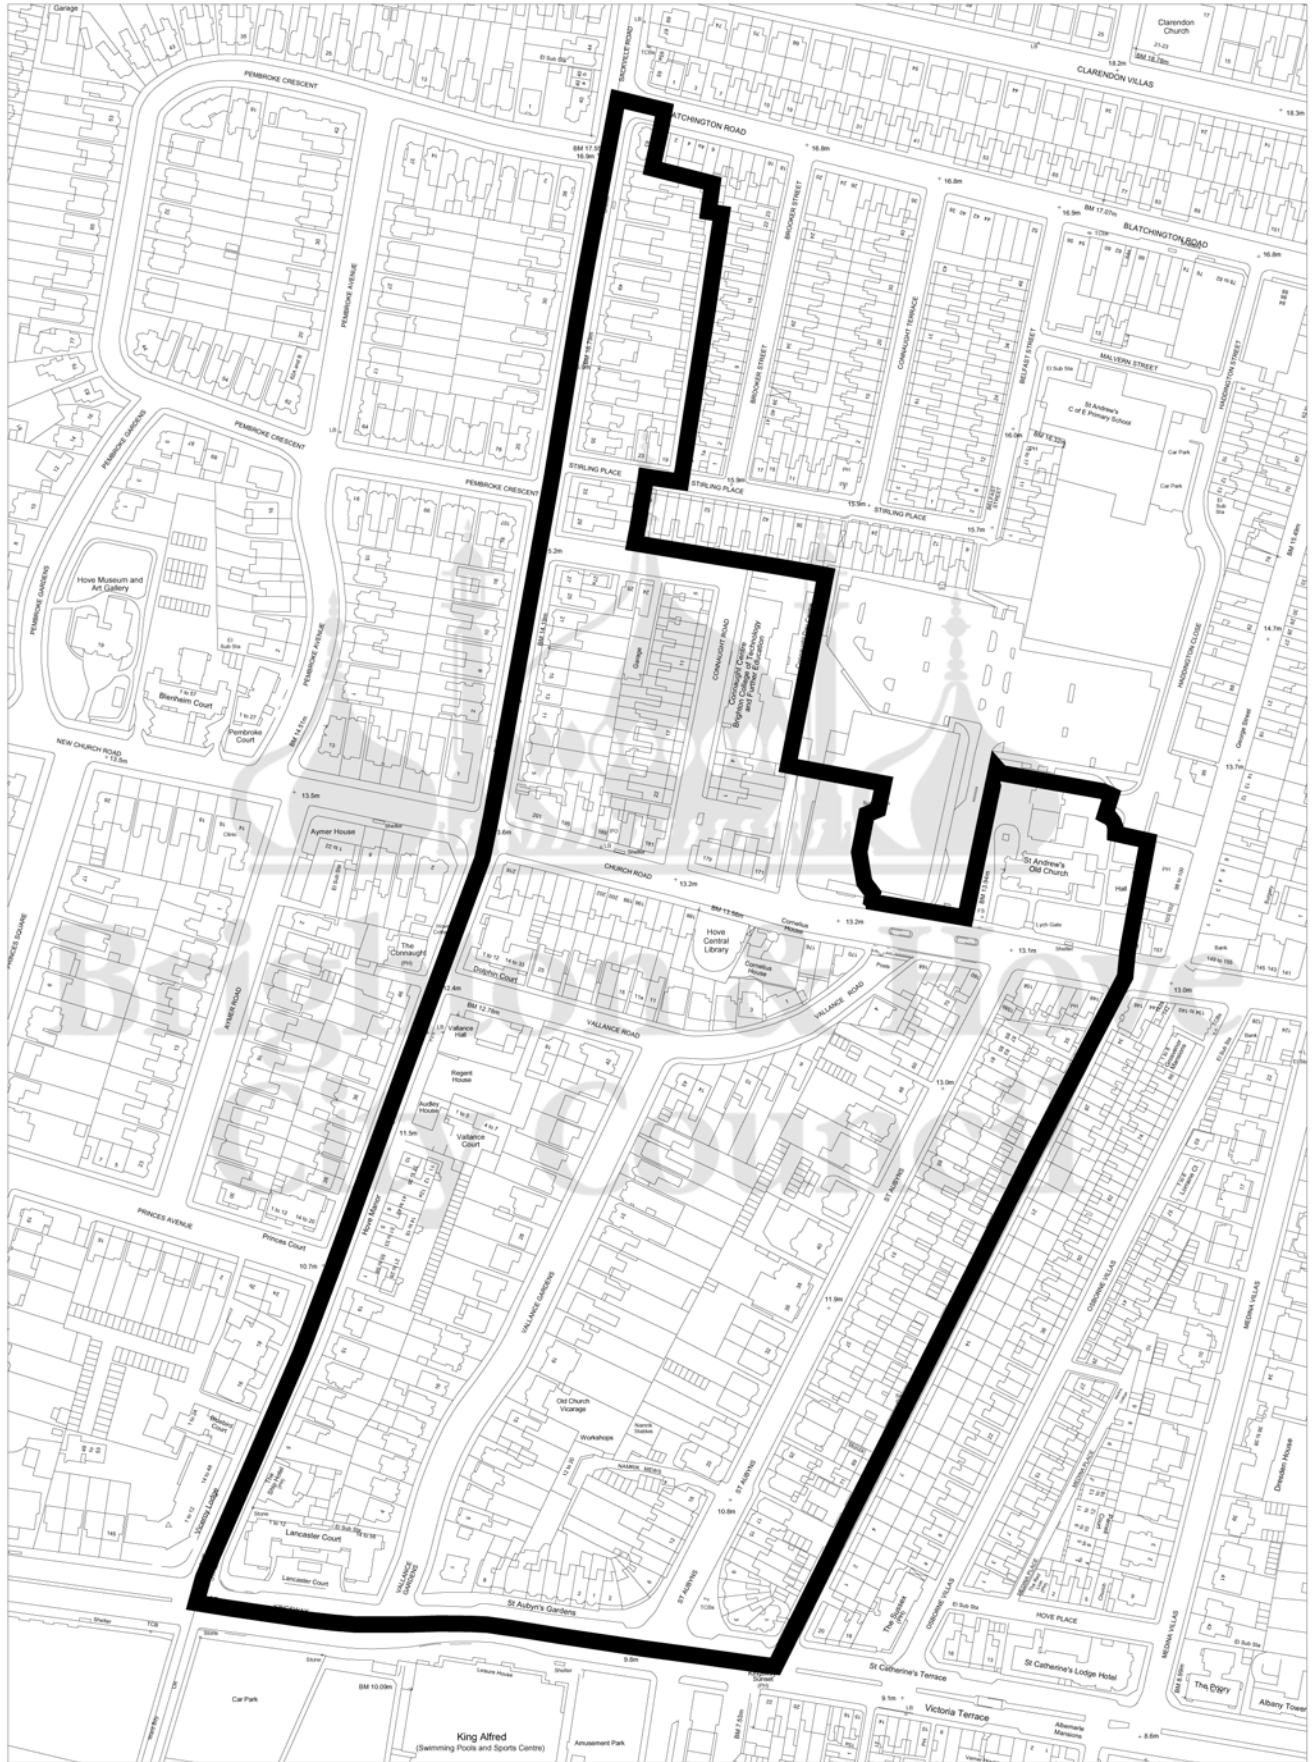

Old Hove Conservation Area

* FOR REFERENCE PURPOSES ONLY * NO FURTHER COPIES TO BE MADE *

Plan prepared by The Urban Design Team, City Planning, Environment, Brighton & Hove City Council. Email: conservation@brighton-hove.gov.uk
 Reproduced from the Ordnance Survey mapping with the permission of the Controller of H.M. Stationery Office. © Crown copyright. Unauthorised reproduction infringes Crown copyright and may lead to prosecution or Civil Proceedings.
 Brighton & Hove City Council. Licence : 100020999, 2005.