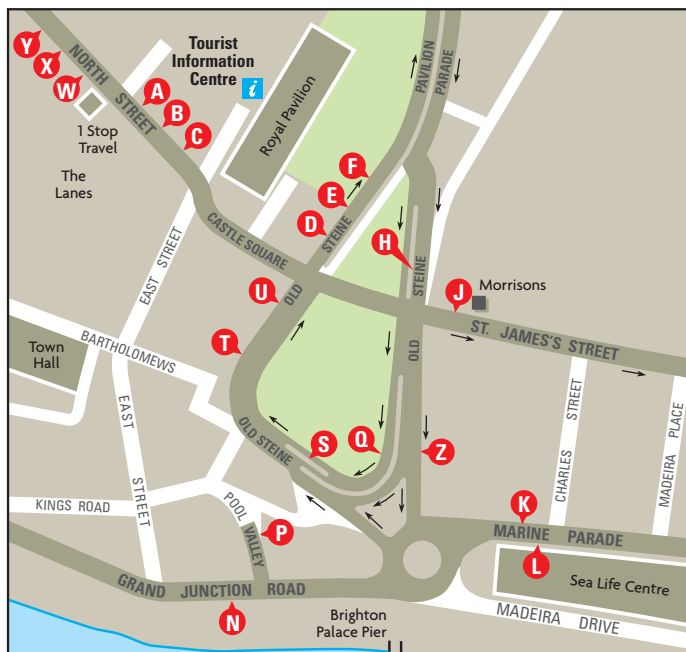

Stop A withdrawn all routes move to Stop B (except Lewes Road buses)
Stop W withdrawn all routes move to Stop Y

Old Steine bus stops Sep 18

route	destination	bus stop
1	Whitehawk	C J
1A	Whitehawk	C
1 1A	Mile Oak	H Y
2	Rottingdean	B J
2	Shoreham/Steyping	H Y
5 5A 5B N5	Patcham/Hollingbury	A E
5 5A 5B N5	Hangleton	H Y
7 N7	Brighton Marina	C J
7 N7	Hove George Street	U X
N8	Horsham	D
12 12A 12X N12	Eastbourne	C K
13X	Eastbourne	C K
14-14C N14	Newhaven	C K
14	Brighton Station	L U X
14B 14C	Brighton Station	U X
17	Horsham	D
18	Brighton Station	U X
18	Queens Park	B J
21 21A	Goldstone Valley	H Y
21 21A	Brighton Marina	B E
21E	Goldstone Valley	H X
22 22A	Woodingdean	B E
24	Hollingbury	A F
25 25X N25	Universities	F
25 25X	Portslade	H Y
26	Hollingbury	A E
27	Saltdean	C K
27C	Saltdean	C
27 27B	Westdene	L U X
28	Ringmer	F
29 29B 29X	Tunbridge Wells	F
N29	Uckfield	D
37 37B	Bristol Estate	B J
37 37B	Meadowview	L U X
46	Southwick	H Y
46	Hollingbury	A E
47	East Saltdean	B J
47	Brighton Station	L U X
48	Lower Bevendean	A F
49	East Moulsecoomb	A F
49	Portslade	H Y
50 50U	Hollingdean/Uni	A E
52	Woodingdean	B J
52	Brighton Station	H U X
55	Hollingbury	A E
56	Patcham	A E
56	Knoll Estate	H Y
56E	Hove Park School	H Y
57	East Saltdean	B J
57	Brighton Station	L U X
60	Steyping	U Y
71	Mile Oak	H Y
71	Whitehawk	C
71A	Portslade Academy	H Y
73	C. Newman School	H Y
77	Devil's Dyke	N
77	Palace Pier	B N
78	Stanmer Park	U X
79	Ditchling Beacon	U X
270	East Grinstead	D
271 273	Crawley	D
271 272	County Hospital	Z K
272	Crawley	D
700	Littlehampton	T Y
N700	Durrington	T Y
769	Sheffield Park	D
CSS	City Sightseeing	N F
days out	Pick up point	P

Old Steine bus stops Apr 19

route	destination	bus stop
1	Whitehawk	C J
1A	Whitehawk	C
1 1A	Mile Oak	H Y
N1	Mile Oak	H Y
2	Rottingdean	B J
2	Shoreham/Steyping	H Y
5 5A 5B N5	Patcham/Hollingbury	B E
5 5A 5B N5	Hangleton	H Y
7 N7	Brighton Marina	C J
7 N7	Hove George Street	U X
N8	Horsham	D
12 12A 12X N12	Eastbourne	C K
11X 13X	Eastbourne	C K
14-14C N14	Newhaven	C K
14	Brighton Station	L U X
14B 14C	Brighton Station	U X
17	Horsham	D
18	Brighton Station	U X
18	Queens Park	B J
21 21A	Goldstone Valley	H Y
21 21A	Brighton Marina	B E
21E	Goldstone Valley	H X
22 22A	Woodingdean	B E
24	Hollingbury	F
25 25X N25	Universities	F
25 25X	Portslade	H Y
26	Hollingbury	B E
27	Saltdean	C K
27C	Saltdean	C
27 27B	Westdene	L U X
28	Ringmer	F
29 29B 29X	Tunbridge Wells	F
N29	Uckfield	D
37 37B	Bristol Estate	B J
37 37B	Meadowview	L U X
46	Southwick	H Y
46	Hollingbury	B E
47	East Saltdean	B J
47	Hangleton	L U X
48	Lower Bevendean	F
49	East Moulsecoomb	F
49	Portslade	H Y
50 50U	Hollingdean/Uni	B E
52	Woodingdean	B (peak) H J
52	Patcham	L E
55	Hollingbury	B E
57	East Saltdean	B J
57	Brighton Station	L U X
60	Steyping	U Y
71	Mile Oak	H Y
71	Whitehawk	C
71A	Portslade Academy	H Y
73	C. Newman School	H Y
77	Devil's Dyke	N
77	Palace Pier	B N
78	Stanmer Park	U X
79	Ditchling Beacon	U X
270	East Grinstead	D
271 273	Crawley	D
271 272	County Hospital	Z K
272	Crawley	D
700	Littlehampton	T Y
N700	Durrington	T Y
769	Sheffield Park	D
CSS	City Sightseeing	N F
days out	Pick up point	P