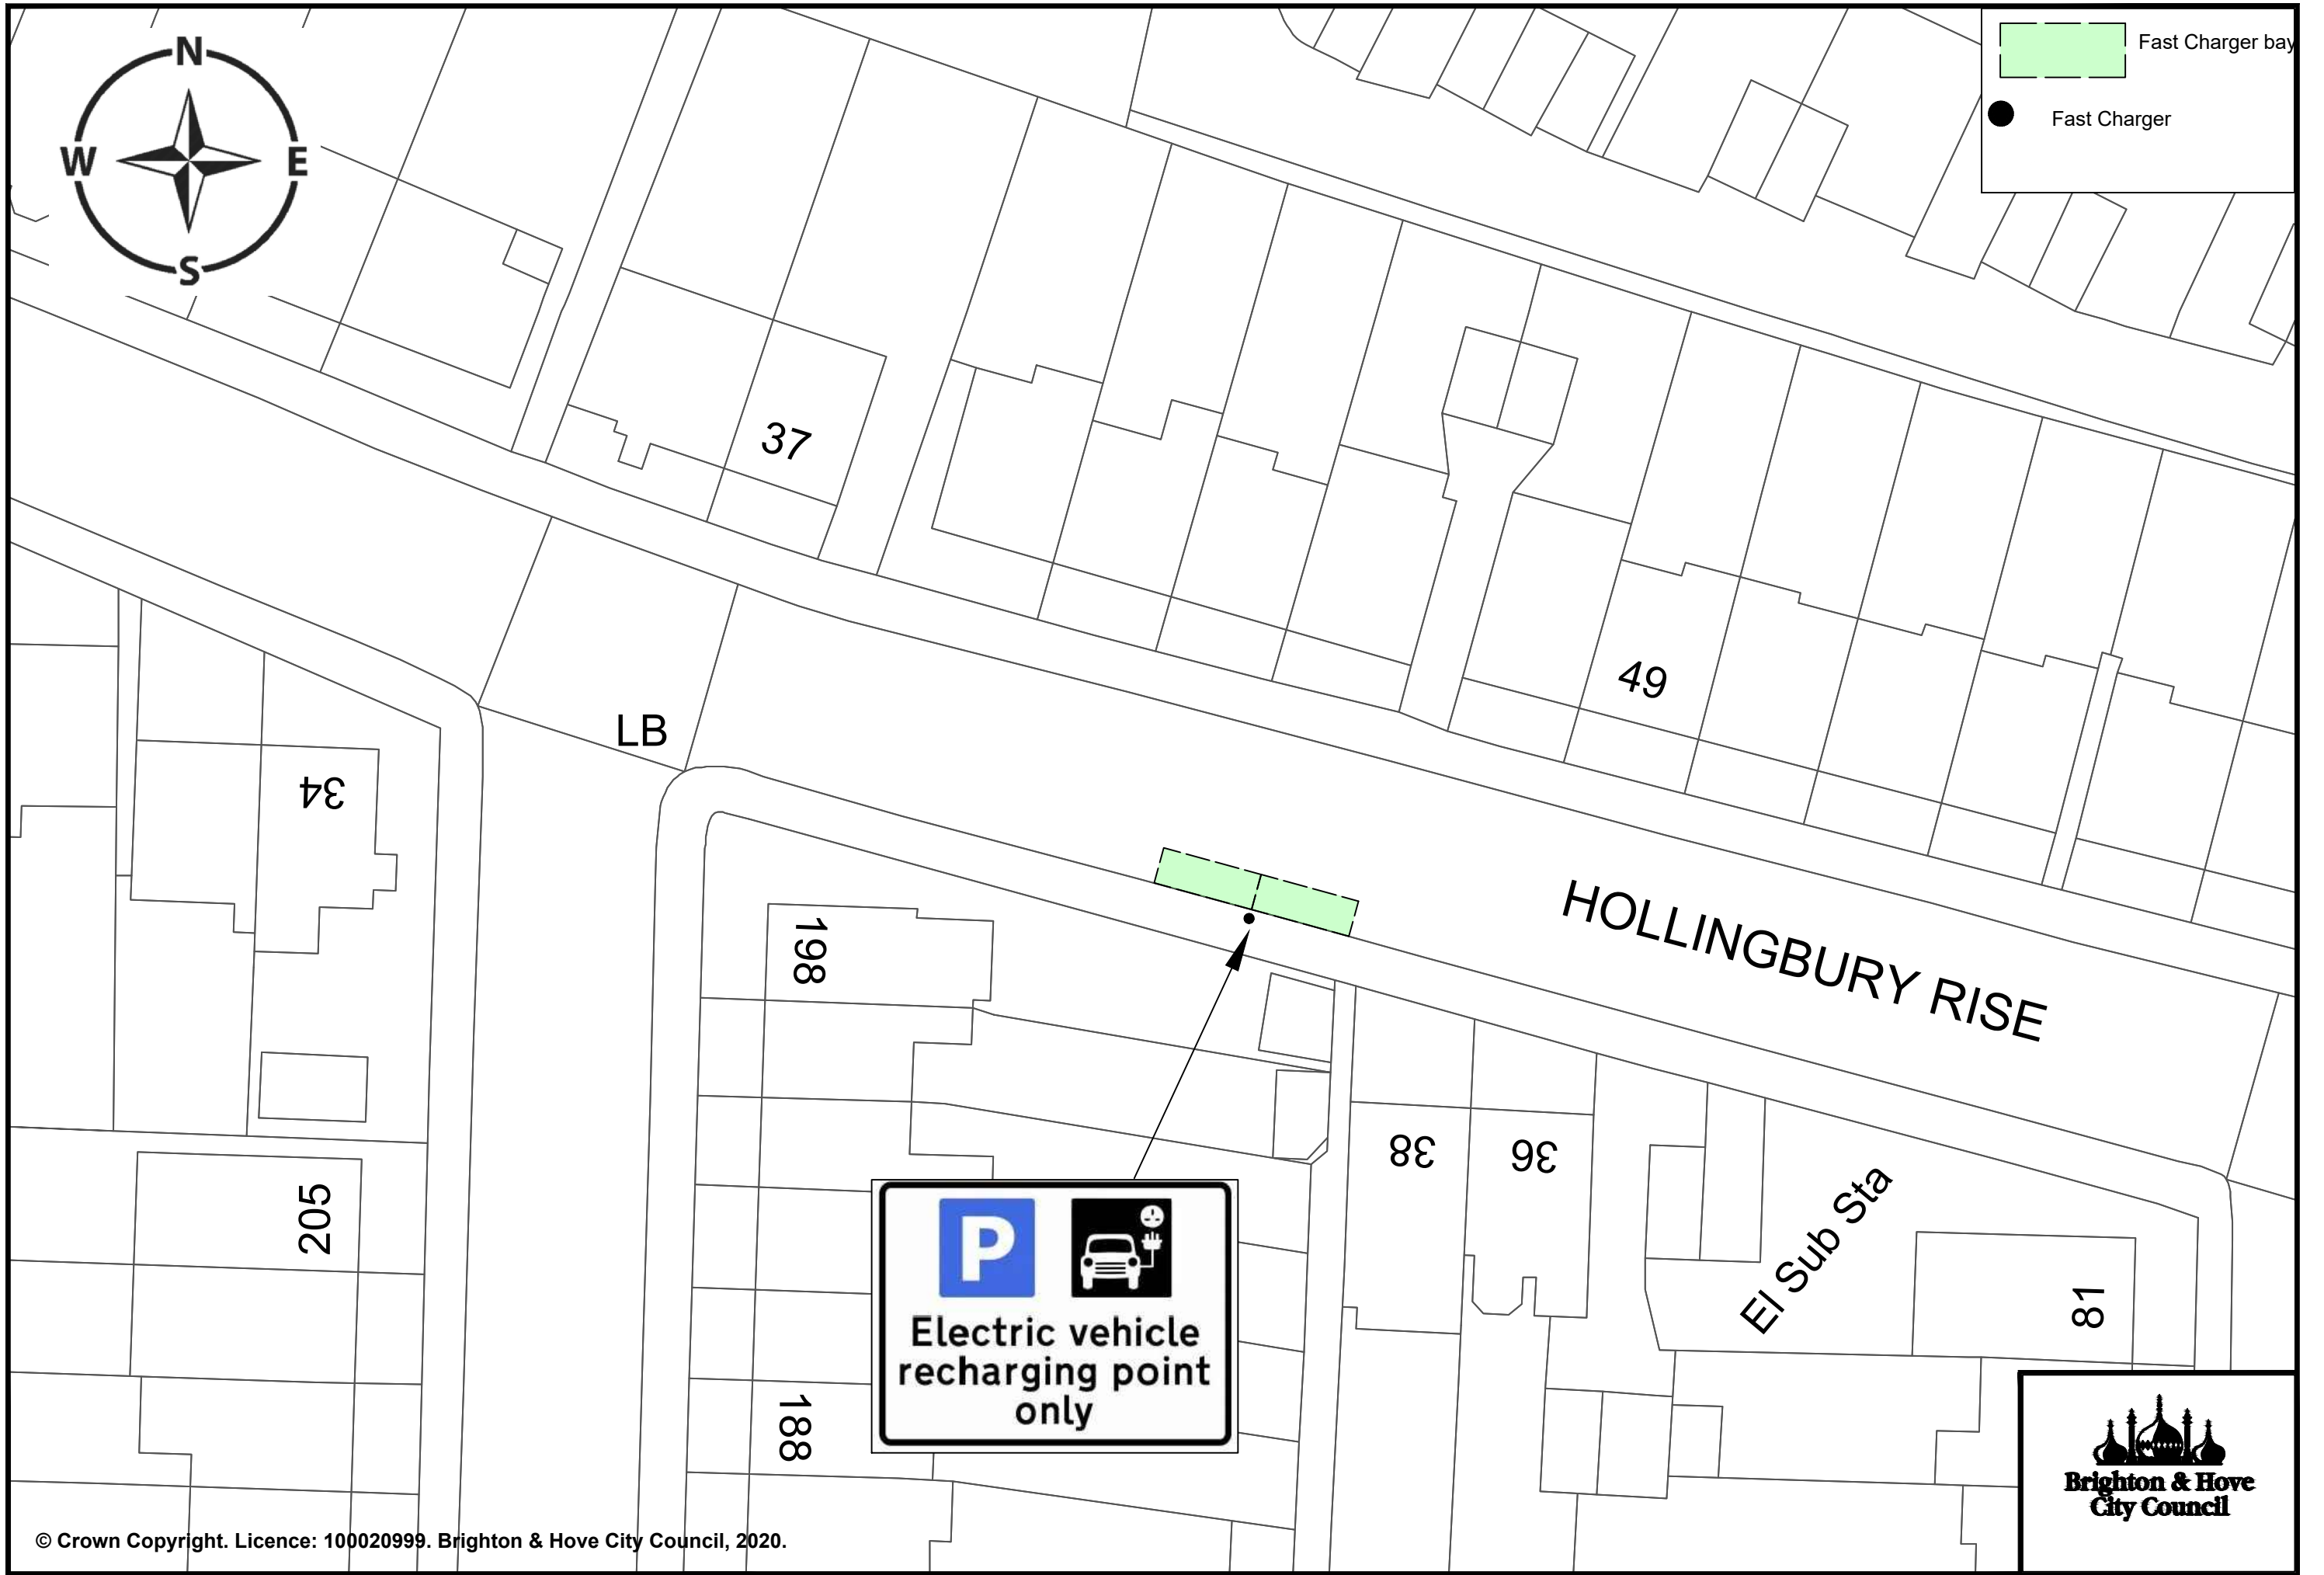

Fast Charger bay

Fast Charger

P 
Electric vehicle
recharging point
only

El Sub Sta

 Rapid Charger
 Bay
 Sign

**No stopping
at any time
except e-taxis**

P 
**e-taxi
recharging
point only
1 hour**

CONSEIL D ROAD

Pedestrian Access

Pedestrian Access

Pedestrian Access

Shelter

15.4949

19.9899

VICTORIA ROAD

35

9

5.5

TAXI ONLY

TAXI ONLY

34.6910

P 
**Electric vehicle
recharging point
only
1 hour**