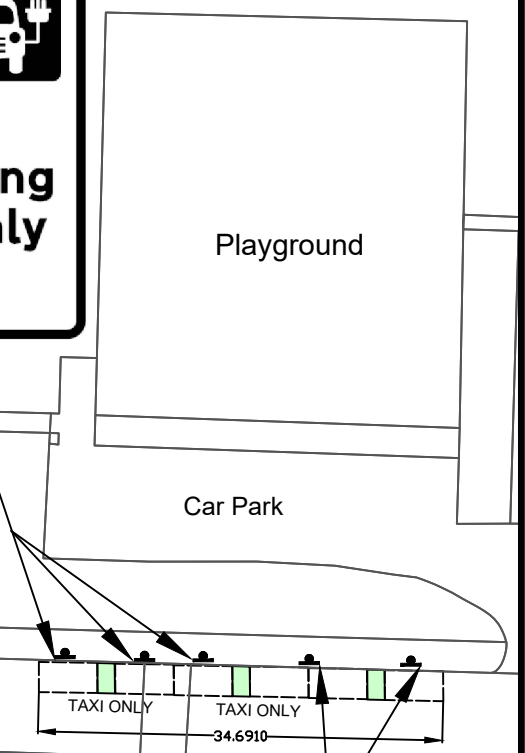

Fast Charger bay

Fast Charger

P 
Electric vehicle
recharging point
only

El Sub Sta

 Rapid Charger
 Bay
 Sign

**No stopping
at any time
except e-taxis**

P 
**e-taxi
recharging
point only
1 hour**

CONSEIL D ROAD

Pedestrian Access

Pedestrian Access

Pedestrian Access

Shelter

15.4949

19.9899

VICTORIA ROAD

35

9

5.5

TAXI ONLY

TAXI ONLY

34.6910

P 
**Electric vehicle
recharging point
only
1 hour**