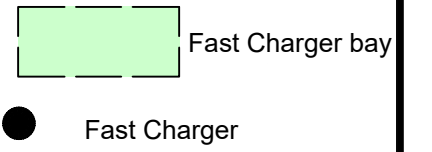

Fast Charger bay

Fast Charger

P 
Electric vehicle
recharging point
only

El Sub Sta

 Rapid Charger
 Bay
 Sign

**No stopping
at any time
except e-taxis**

P 
**e-taxi
recharging
point only
1 hour**

CONSEIL D ROAD