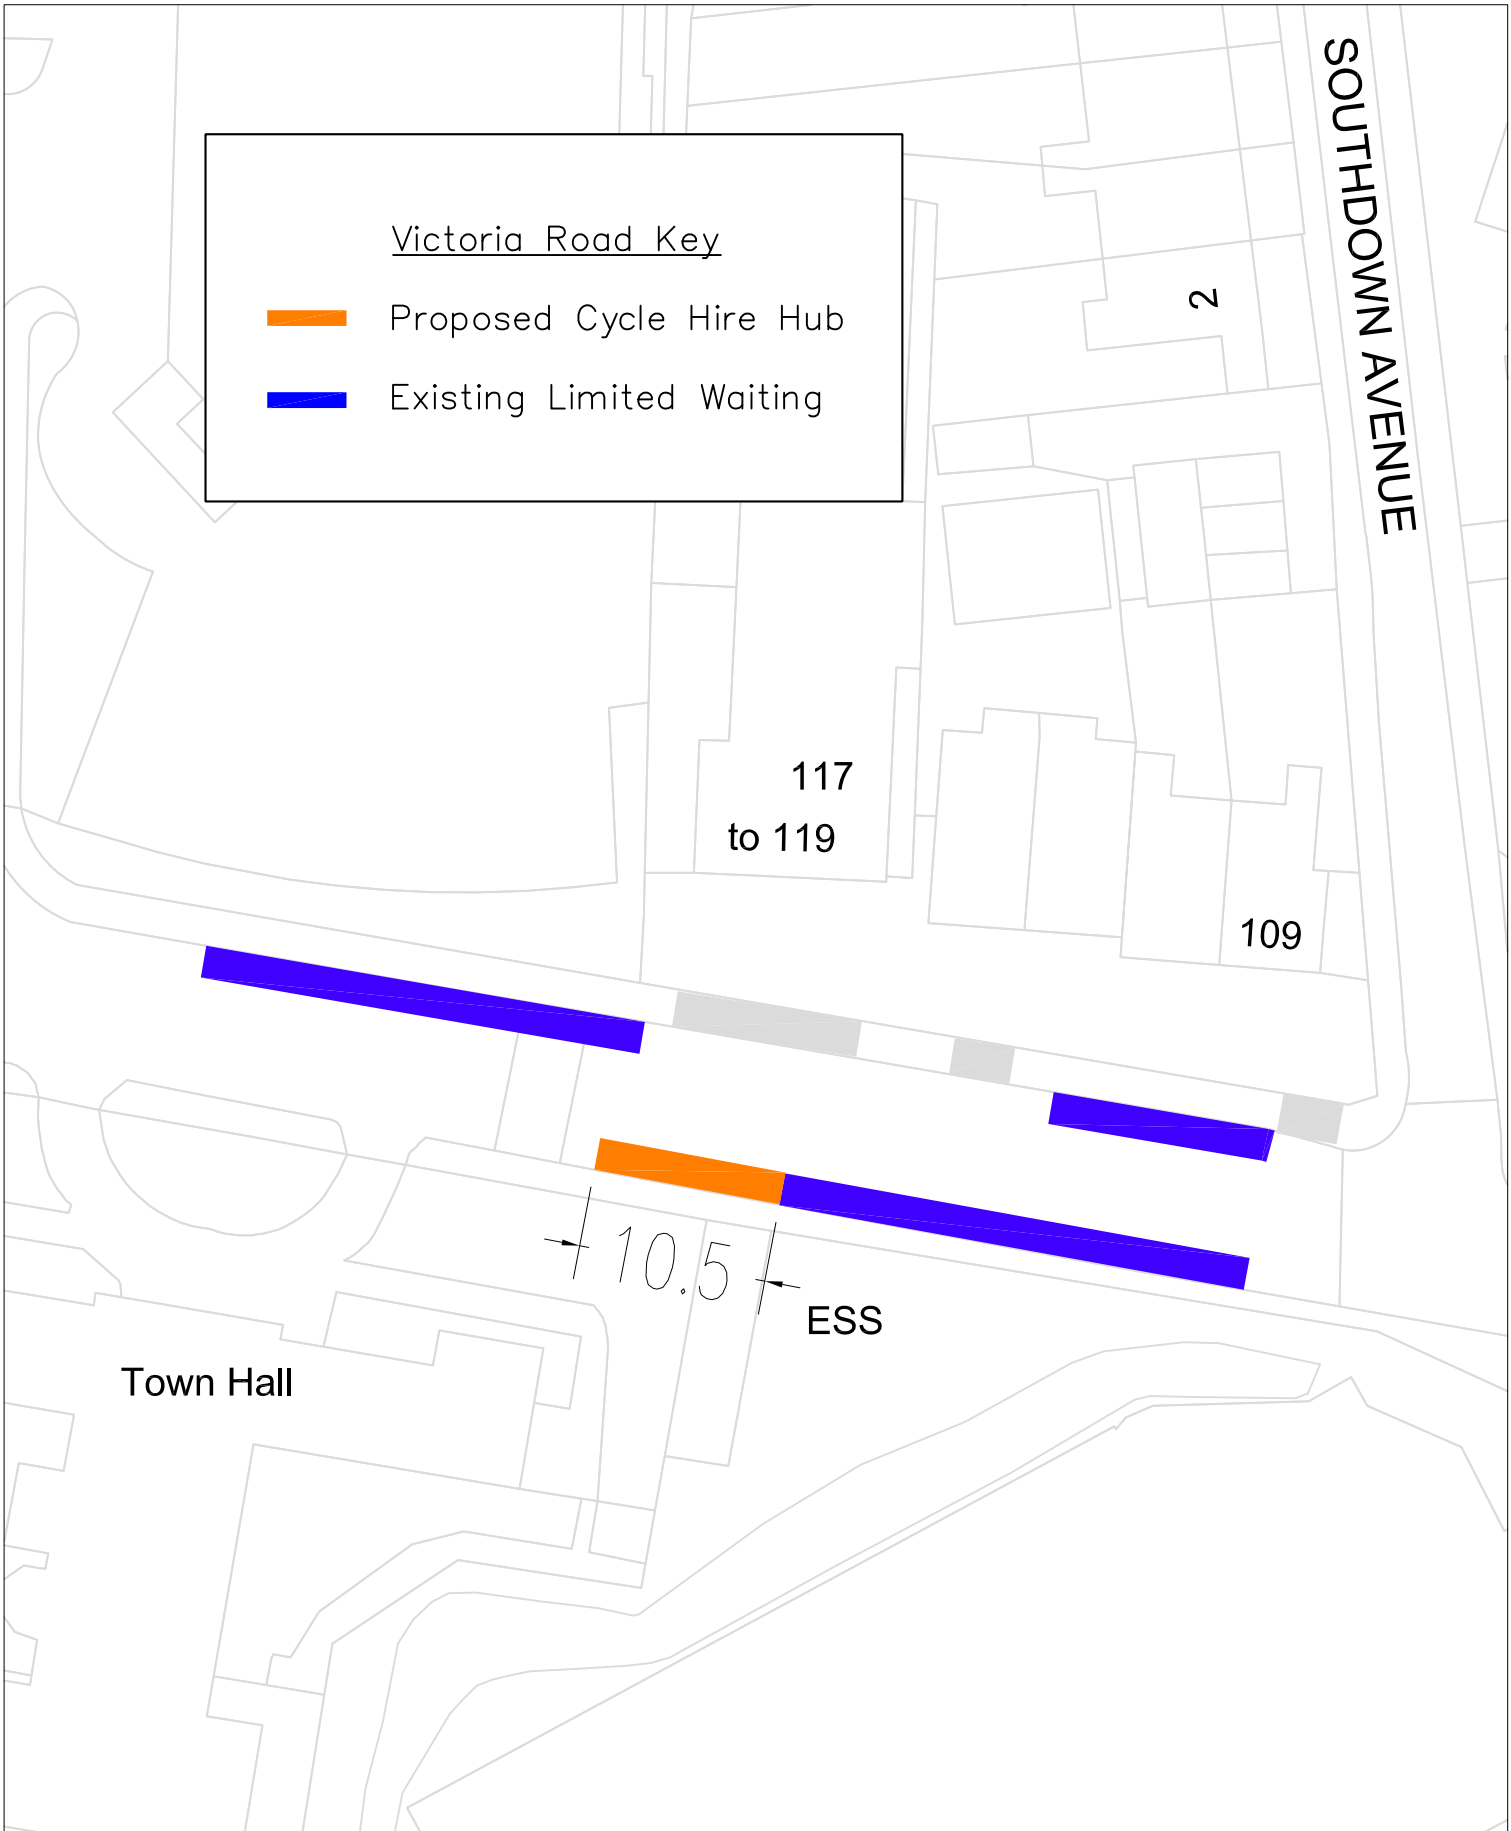

SOUTHDOWN AVENUE

Victoria Road Key

-  Proposed Cycle Hire Hub
-  Existing Limited Waiting

© Crown Copyright. Licence: 100020999.
Brighton & Hove City Council, 2015.