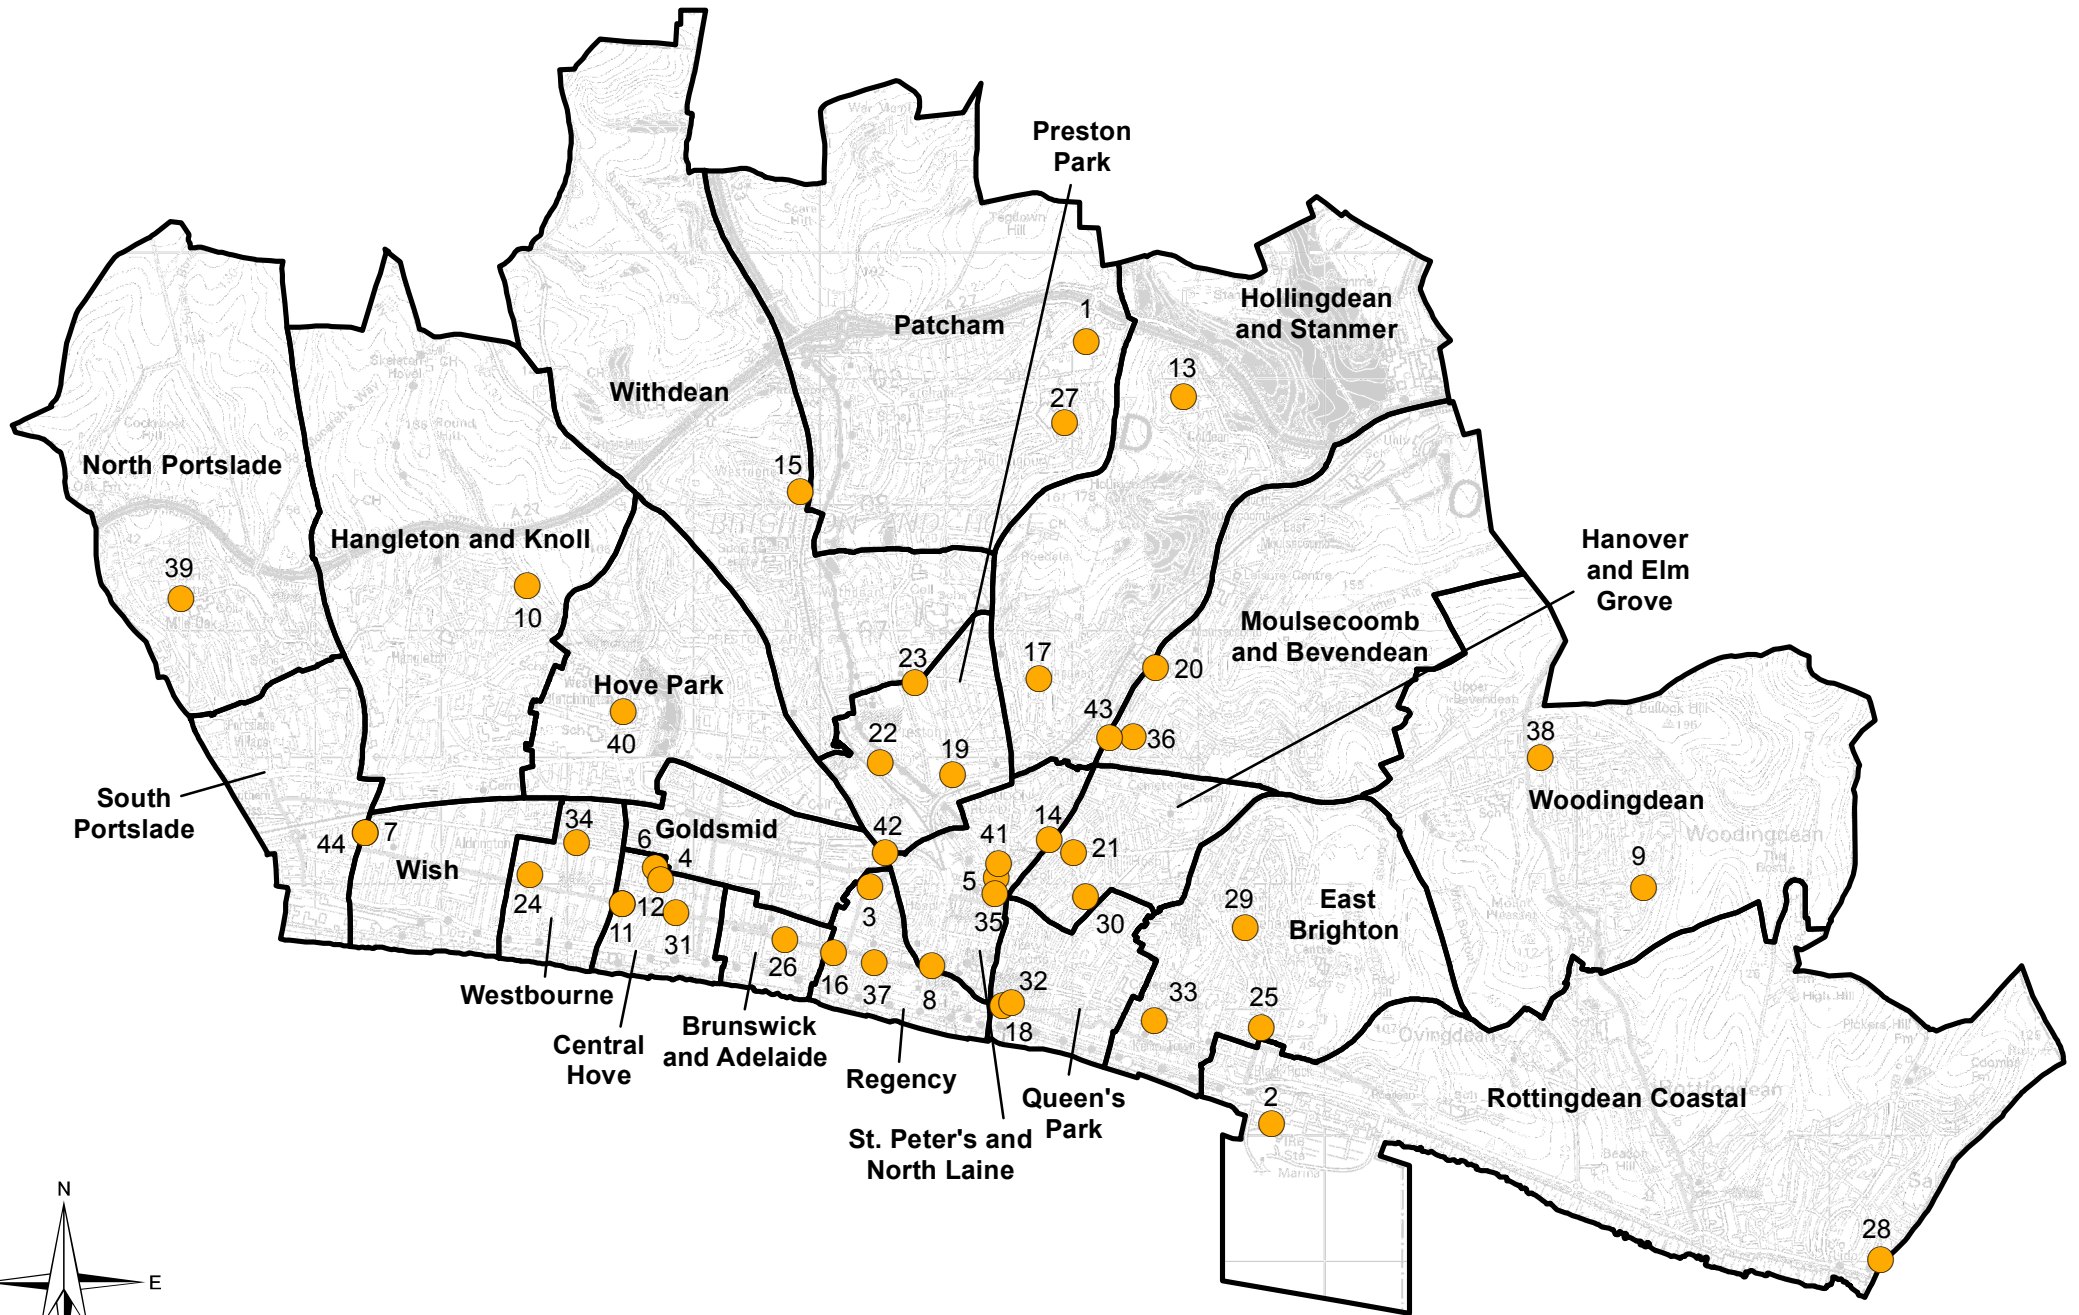

Pharmacies providing Stop Smoking services

Number	Pharmacy	Address
1	Asda Crowhurst Road	Crowhurst Road, Hollinbury, BN1 8AS
2	Asda Marina	Brighton Marina, Brighton, BN2 5UT
3	Ashtons Dyke Road	98 Dyke Road, Brighton BN1 3JD
4	Blake's Blatchington Road	91 Blatchington Rd, Hove BN3 3YG
5	Boots London Road	119-120 London Road, Brighton, BN1 4JH
6	Boots George Street	57-61 George Street, Hove, BN3 3YD
7	Boots Boundary Road	67-68 Boundary Road, Portslade, BN3 5TD
8	Boots North Street	129 North Street, Brighton, BN1 2BE
9	Bridgman Cowley Drive	116 Cowley Drive, Woodingdean, BN2 6TD
10	Burwash Burwash Road	9 Burwash Road, Hove, BN3 8GP
11	Charter Cromwell Road	Cromwell Road, Hove BN3 2AB
12	Church Road Church Road	181 Church Road, Hove BN3 2AB
13	Coldean Beatty Avenue	10 Beatty Avenue, Coldean, Brighton, BN1 9ED
14	Kamsons Elm Grove Elm Grove	74-76 Elm Grove, Brighton, BN2 3DD
15	Fields Eldred Avenue	38-40 Eldred Avenue, Westdene, Brighton, BN1 5EG
16	Gunn's Western Road	108 Western Road, Brighton BN1 2AA
17	Harper's Hollingbury Place	12 Hollingbury Place, Brighton, BN1 7GE
18	Kamsons St James Street	128 St James St, Brighton, BN2 1TH
19	Kamsons Beaconsfield Road	88-90 Beaconsfield Rd, Brighton, BN1 6DD
20	Kamsons The Highway	50 The Highway, Moulsecoomb, Brighton, BN2 4GB
21	Kamsons Lewes Road	1a Lewes Road, Brighton, BN2 3HP
22	Kamsons Preston Road	175 Preston Rd, Brighton, BN1 6AG
23	Kamsons Preston Drove	94 Preston Drove, Brighton, BN1 6LB
24	Kamsons Richardson Road	11 Richardson Rd, Hove, BN3 5RB
25	Kamsons Whitehawk Road	25-26 Whitehawk Rd, BN2 5FB
26	Lane and Steadman Western Road	100 Western Rd, Hove, BN3 1GA
27	Lloyds County Oak	County Oak Med Centre, Carden Hill BN1 8DD
28	Lloyds Longridge Avenue	9 Longridge Avenue, Saltdean BN2 8LG
29	Lloyds Whitehawk Road	Wellsbourne H C, 179 Whitehawk Rd, Brighton BN2 5FL
30	O'Flinn Islingword Road	78 Islingword Rd, Brighton, BN2 9SL
31	Parris and Greening Church Road	105 Church Rd, Hove BN3 2AF
32	Payden's St James Street	24 St James St, Brighton, BN2 1RF
33	Pharm@sea Ltd Eastern Road	Lower Ground Floor, Outpatients Dept, RSCH, Eastern Road, BN2 5BE
34	Portland Portland Road	83 Portland Rd, Hove BN3 5DP
35	Ross York Place	3 York Place, Brighton, BN1 4GU
36	Sharps Coombe Road	26 Coombe Rd, Brighton, BN2 4EA
37	Superdrug Western Road	78 Western Rd, Brighton, BN1 2HA
38	The Co-operative Warren Way	13 Warren Way, Woodingdean, Brighton, BN2 6PH