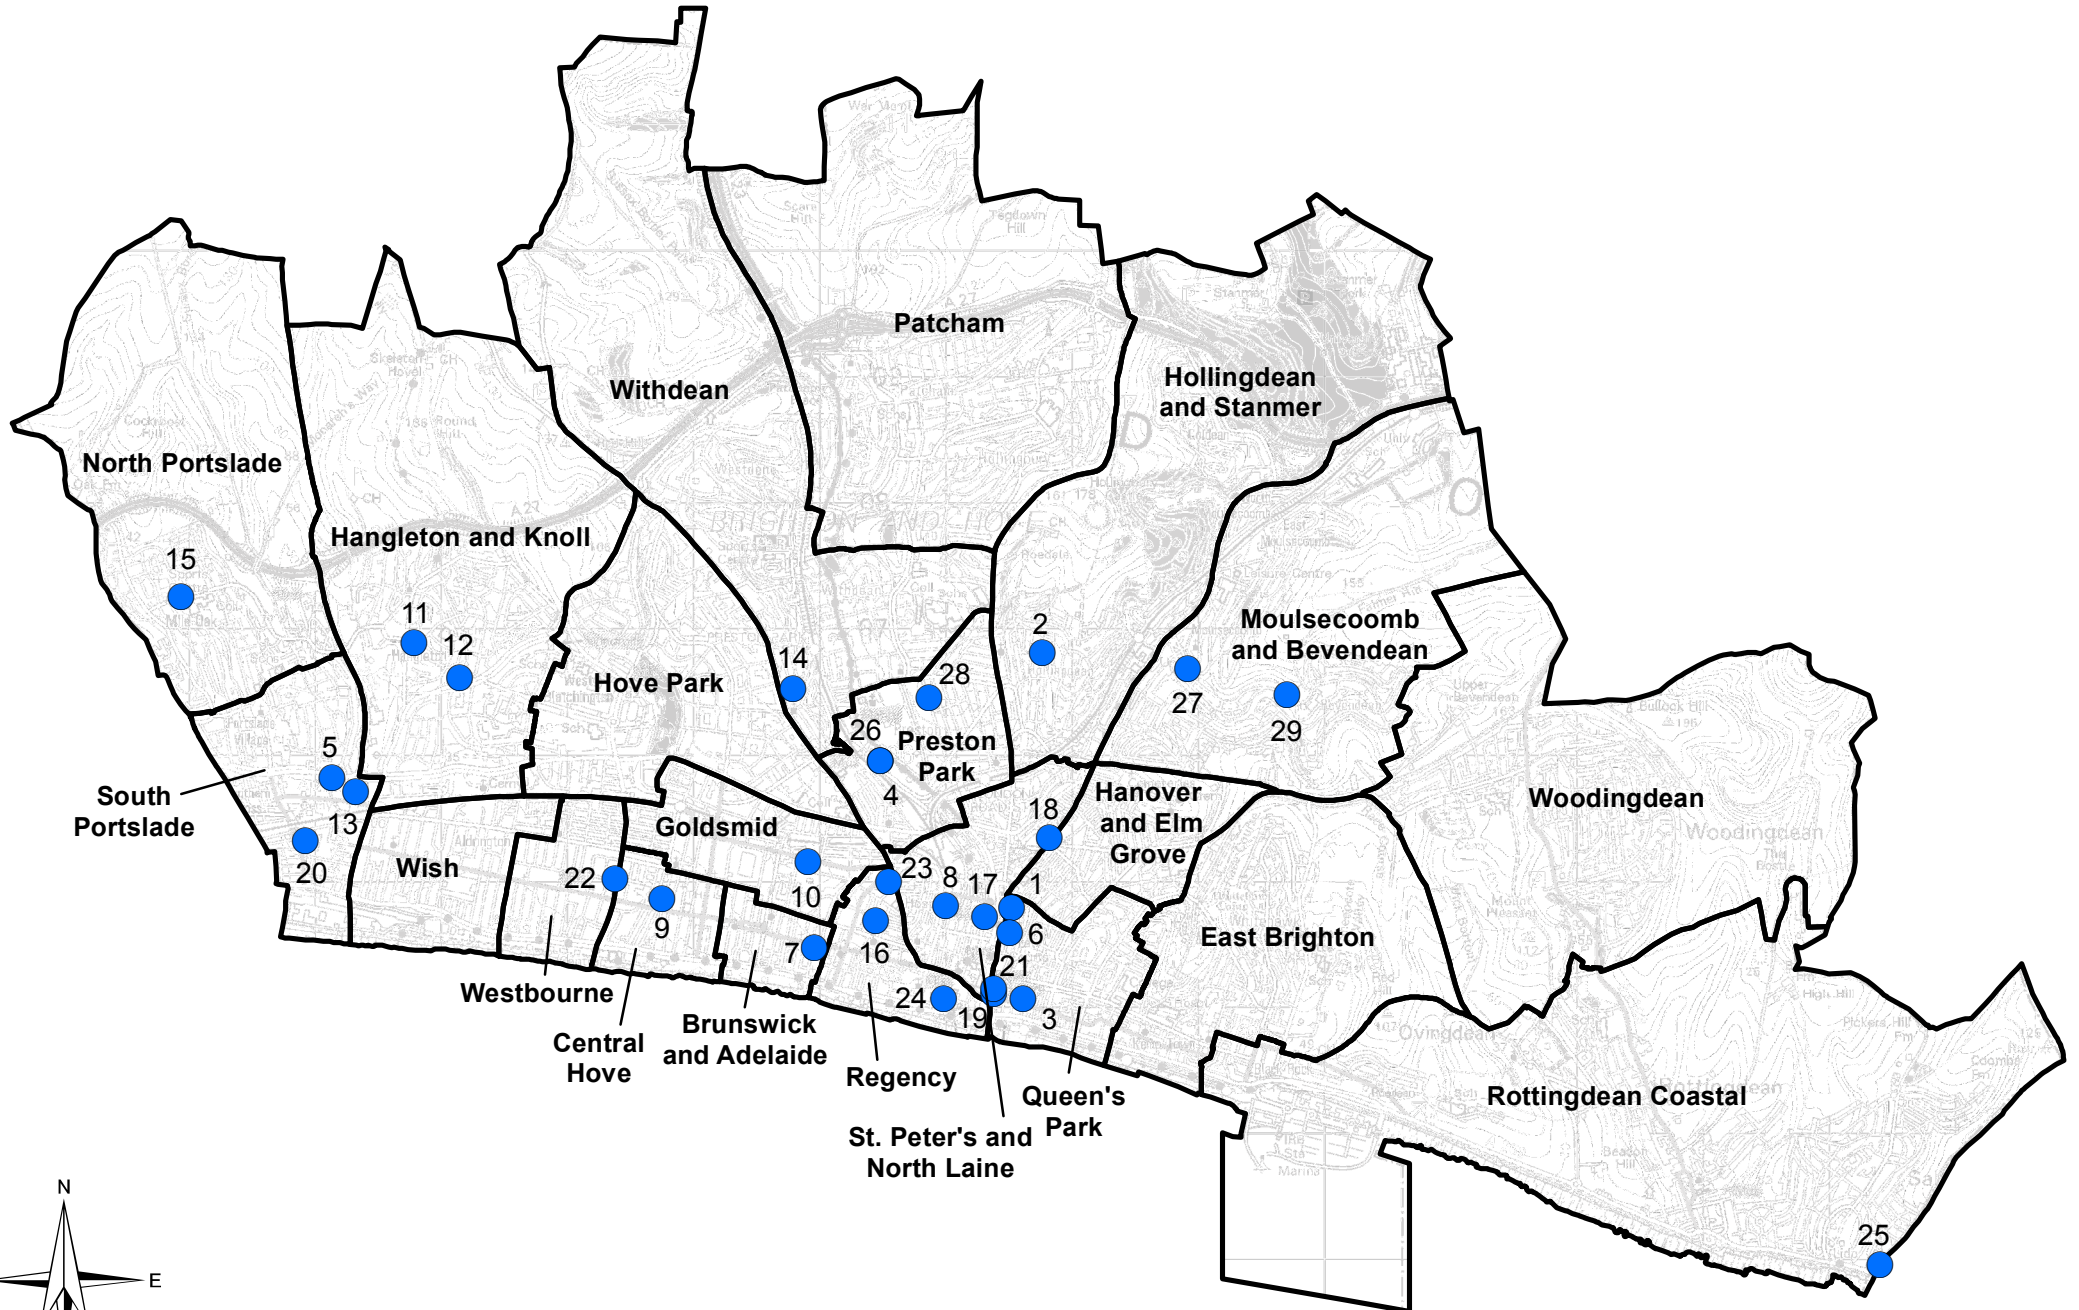

GP Practices providing Stop Smoking services

Number	GP Surgery	Address
1	Albion GP Surgery	9 Albion Street Brighton
2	Allied Surgery	School House Surgery, Hertford Road, Brighton
3	Ardingly Court	Ardingly Court Surgery, 1 Ardingly Street, Brighton
4	Beaconsfield	Beaconsfield Surgery, 175 Preston Road, Brighton
5	Benfield Valley	Portslade County Clinic, Old Shoreham Rd, Portslade
6	Brighton Homeless Healthcare	Bhh Morley Street, Morley Street, Brighton
7	Brighton Health and Wellbeing Centre	The Brunswick Surgery, 18-19 Western Rd, Hove
8	Brighton Station Healthcare	Queens road, Brighton
9	Central Hove	The Central Hove Surgery, Ventnor Villas Hove
10	Charter Medical	The Charter Medical Centre, 88 Davigdor Rd, Hove
11	Hangleton Manor	The Practice, Hangleton Manor, 96 Northease Drive, Hove
12	Hove Medical Centre	Hove Medical Centre, West Way, Hove
13	Links Road	The Surgery, 27-29 Links Road, Portslade
14	Matlock Road	The Surgery, 10 Matlock Road, Brighton
15	Mile Oak	Mile Oak Medical Centre, Chalky Rd, Portslade
16	Montpelier	Montpelier Surgery, 2 Victoria Road, Brighton
17	North Laine	North Laine M/c 12-14 Gloucester Street, Brighton
18	Park Crescent	The Park Crescent H/C 1 Lewes Road, Brighton
19	Pavilion	Pavilion Surgery, 2-4 Old Steine, Brighton
20	Portslade Health Centre	Portslade Health Centre, Church Road, Portslade
21	Regency	Regency Surgery, 4 Old Steine, Brighton
22	Sackville	Sackville Medical Centre 20 Sackville Road, Hove
23	Seven Dials	The Seven Dials M/C, 24 Montpelier Crescent, Brighton
24	Ship Street	Ship Street Surgery, 65-67 Ship Street, Brighton
25	St Luke's	St Luke's Surgery, Grand Ocean M/C, Saltdean
26	Stanford	Stanford Medical Centre, 175 Preston Rd, Brighton
27	The Avenue	1 The Avenue, South Moulsecomb, Brighton
28	The Haven	The Haven Practice, 100 Beaconsfield Villas, Brighton
29	The Willow	The Practice, Willow House,50 Heath Hill Av, Lower Bevendean