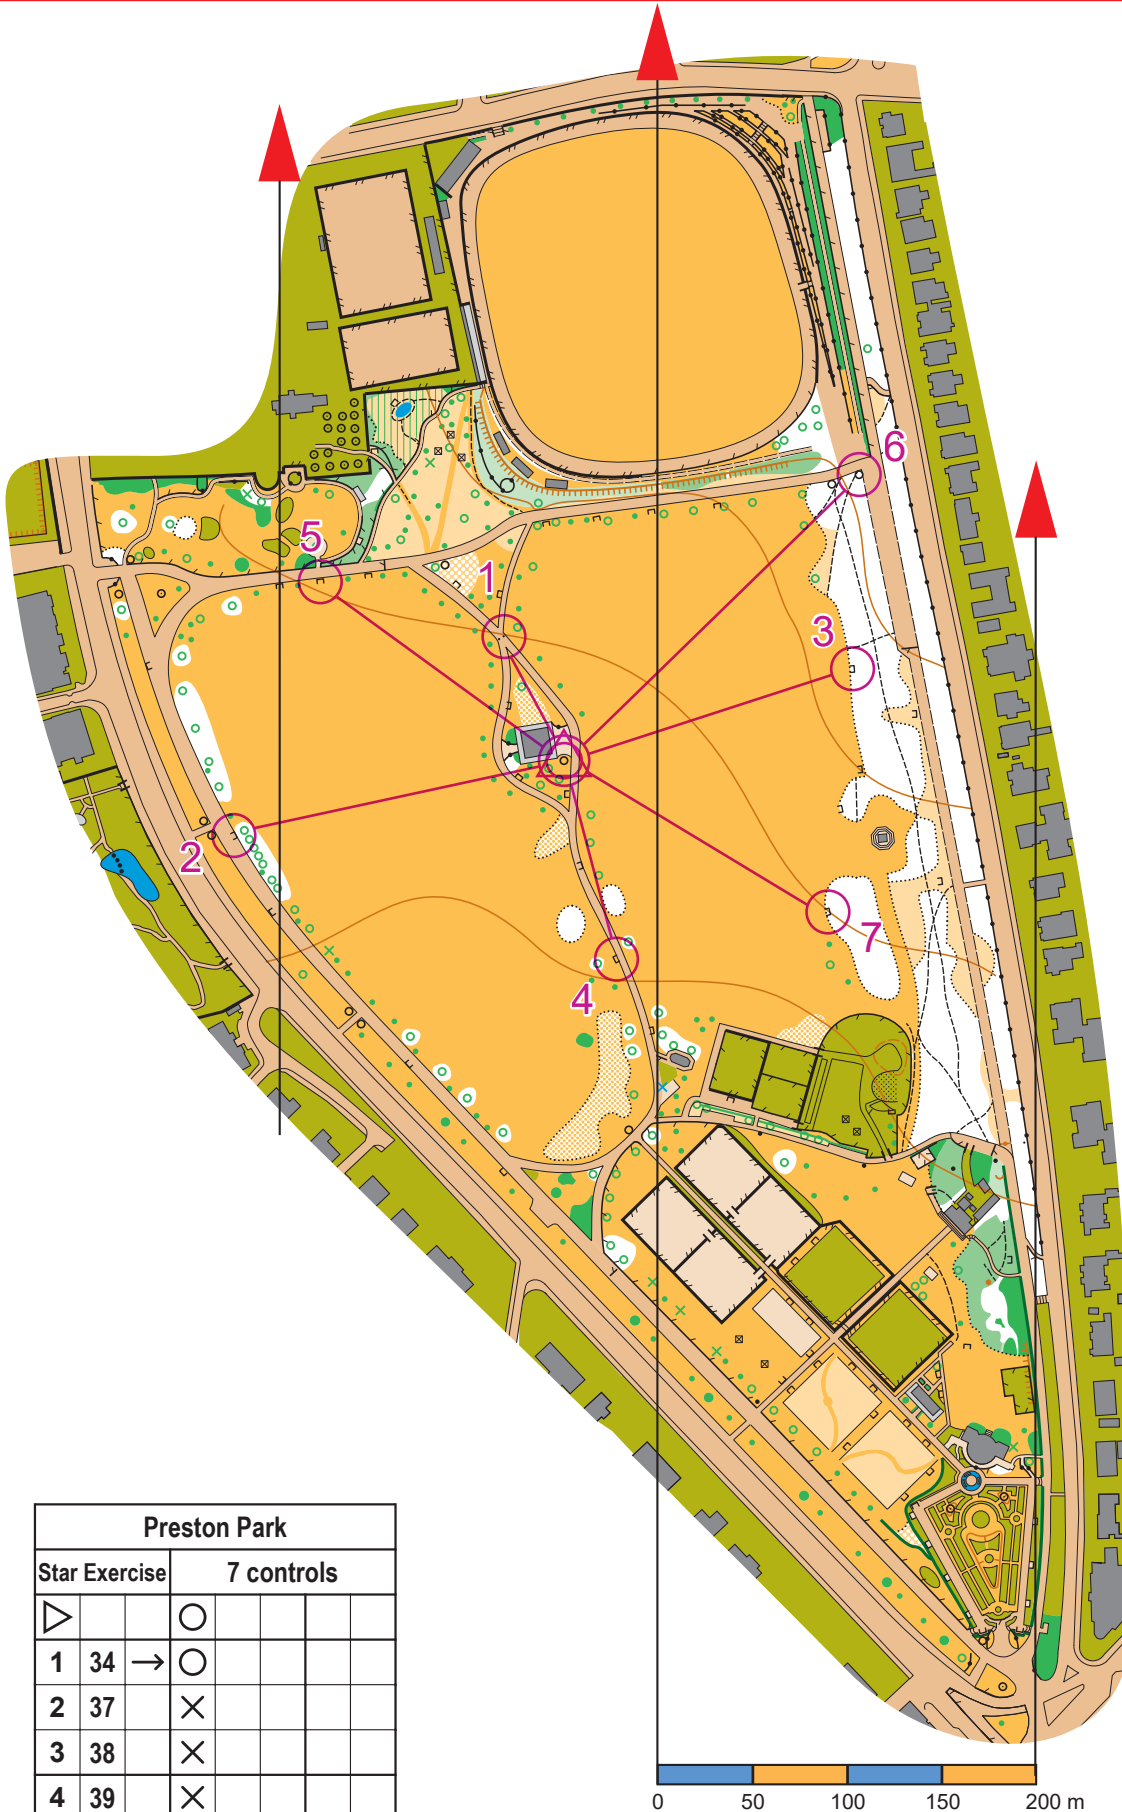

# Preston Park, Brighton Scale 1:4,000

## Park Orienteering

### Legend

- Woodland
- Woodland (slow)
- Vegetation (dense)
- Buildings
- Canopy
- Open land
- Roads
- Paved areas
- Private - no entry
- Fence
- High fence
- Wall
- High wall
- Hedge
- Vegetation boundary
- Earth bank
- Large tree
- Bush or small tree
- Bench
- Table
- Rock
- Post or bin
- Large plant pot

- Start
- Control
- Finish
- Order no.

Cartography: Robert Lines  
 Alexander Lines  
 robert@lines.org.uk 07733 301608

Junior Orienteering: Southdowns Orienteers  
 www.southdowns-orienteers.org.uk

Preston Park		7 controls				
Star Exercise		○				
		○				
1	34 →	○				
2	37	×				
3	38	×				
4	39	×				
5	40	×				
6	43	○				
7	53	×				