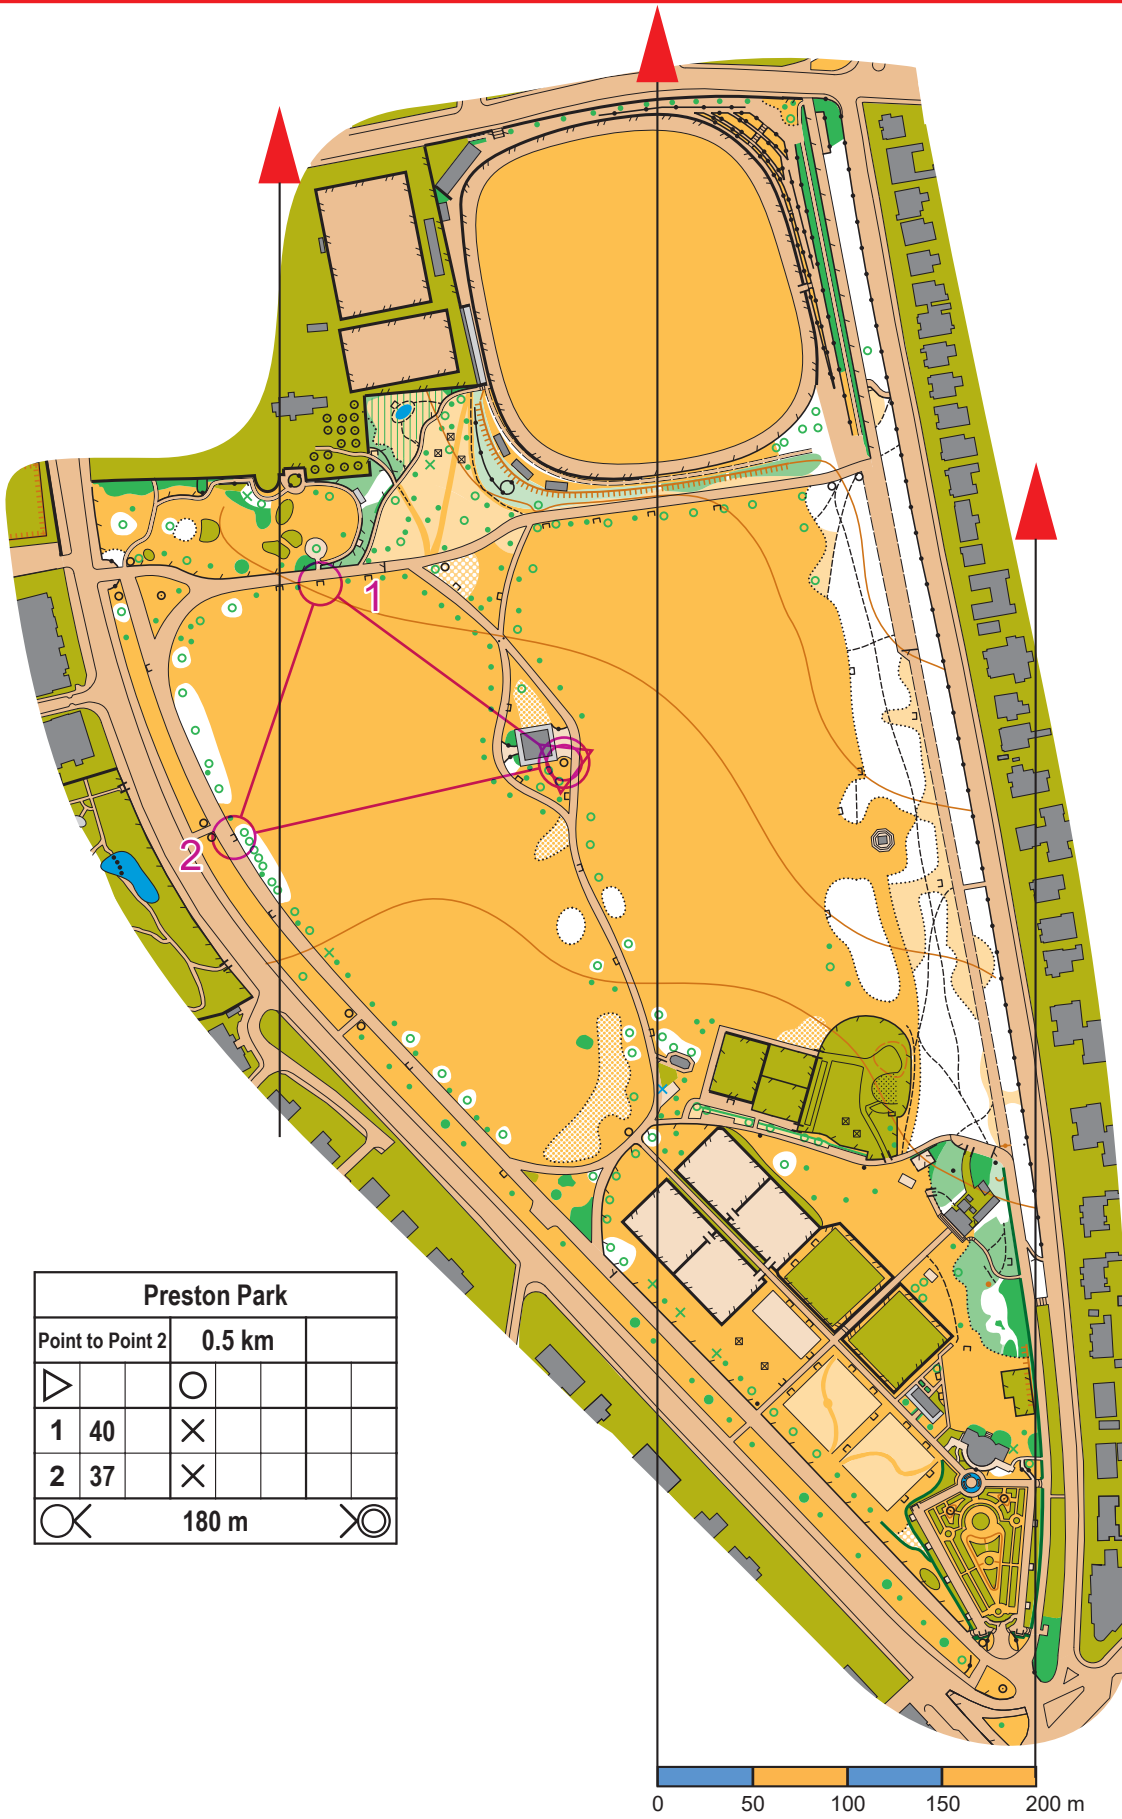

# Preston Park, Brighton Scale 1:4,000

## Park Orienteering

- ### Legend
- Woodland
  - Woodland (slow)
  - Vegetation (dense)
  - Buildings
  - Canopy
  - Open land
  - Roads
  - Paved areas
  - Private - no entry
- Fence
  - High fence
  - Wall
  - High wall
  - Hedge
  - Vegetation boundary
  - Earth bank
  - Large tree
  - Bush or small tree
  - Bench
  - Table
  - Rock
  - Post or bin
  - Large plant pot

- Start
- Control
- Finish
- Order no.

Cartography: Robert Lines  
 Alexander Lines  
 robert@lines.org.uk 07733 301608  
 Junior Orienteering: Southdowns Orienteers  
 www.southdowns-orienteers.org.uk

Preston Park		0.5 km	
Point to Point 2			
1	40	X	
2	37	X	
		180 m	