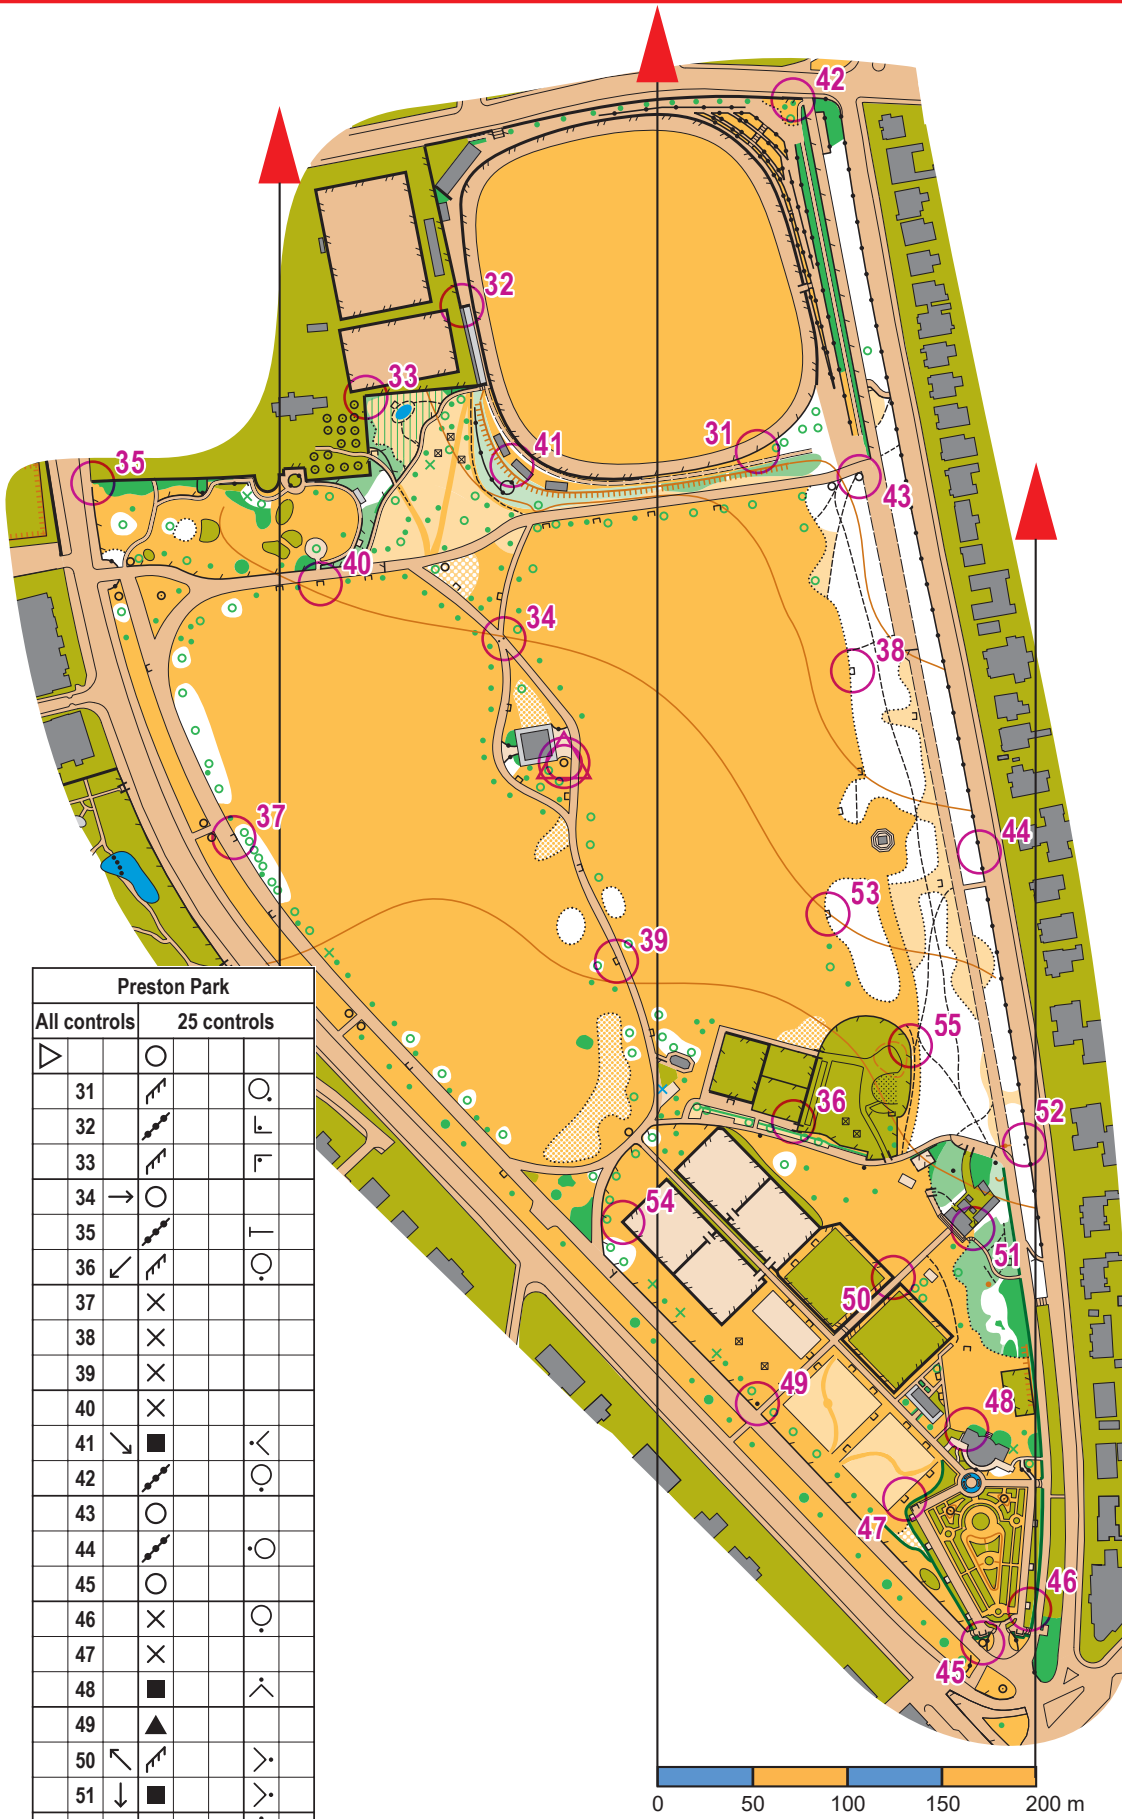

## Orienteering

### Legend

- Woodland
- Woodland (slow)
- Vegetation (dense)
- Buildings
- Canopy
- Open land
- Roads
- Paved areas
- Private - no entry
- Fence
- High fence
- Wall
- High wall
- Hedge
- Vegetation boundary
- Earth bank
- Large tree
- Bush or small tree
- Bench
- Table
- Rock
- Post or bin
- Large plant pot

- Start
- Control
- Finish
- Order no.

Cartography: Robert Lines

Alexander Lines

robert@lines.org.uk 07733 301608

Junior Orienteering: Southdowns Orienteers

www.southdowns-orienteers.org.uk

Preston Park			
All controls		25 controls	
31			
32			
33			
34			
35			
36			
37			
38			
39			
40			
41			
42			
43			
44			
45			
46			
47			
48			
49			
50			
51			
52			
53			
54			
55			

0 50 100 150 200 m