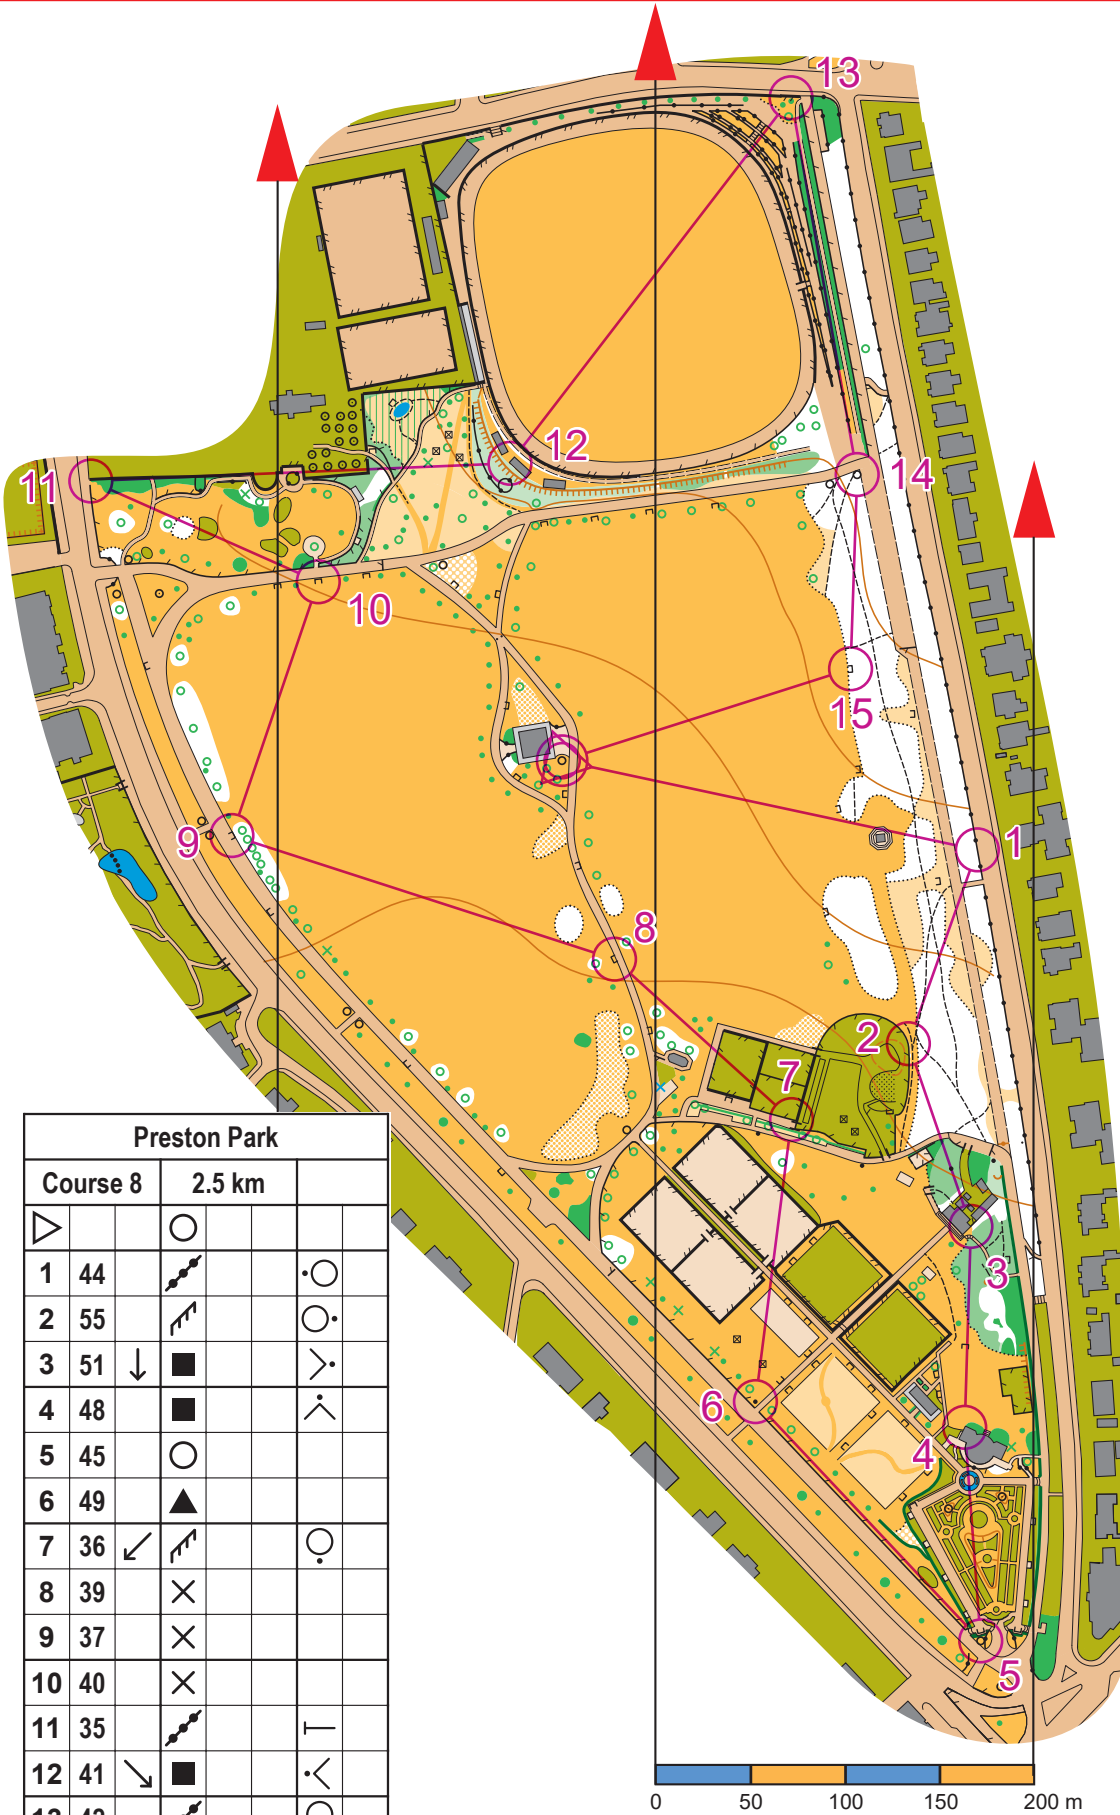

# Preston Park, Brighton Scale 1:4,000

## Park Orienteering

- ### Legend
- Woodland
  - Woodland (slow)
  - Vegetation (dense)
  - Buildings
  - Canopy
  - Open land
  - Roads
  - Paved areas
  - Private - no entry
- Fence
  - High fence
  - Wall
  - High wall
  - Hedge
  - Vegetation boundary
  - Earth bank
  - Large tree
  - Bush or small tree
  - Bench
  - Table
  - Rock
  - Post or bin
  - Large plant pot

- Start
- Control
- Finish
- Order no.

Cartography: Robert Lines  
 Alexander Lines  
 robert@lines.org.uk 07733 301608

Junior Orienteering: Southdowns Orienteers  
[www.southdowns-orienteers.org.uk](http://www.southdowns-orienteers.org.uk)

Preston Park			
Course 8	2.5 km		
1	44		
2	55		
3	51		
4	48		
5	45		
6	49		
7	36		
8	39		
9	37		
10	40		
11	35		
12	41		
13	42		
14	43		
15	38		

160 m