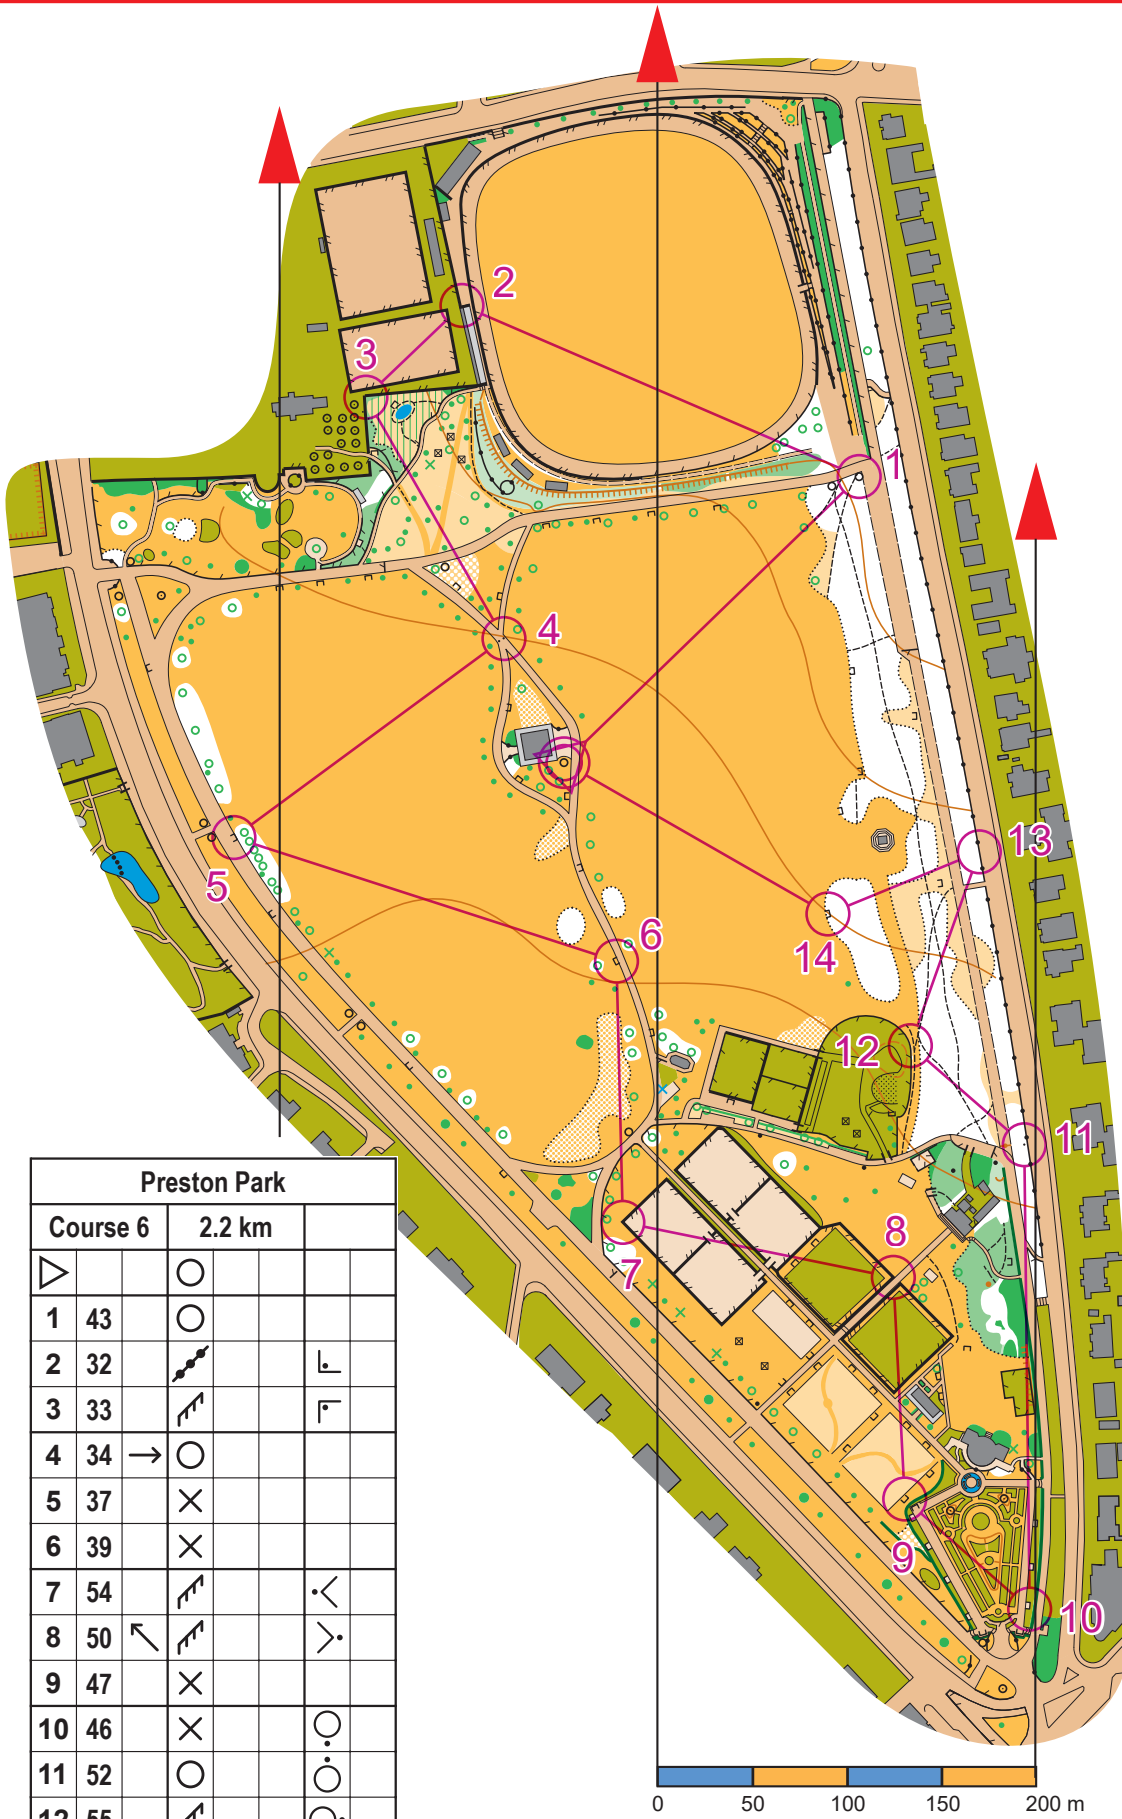

Preston Park, Brighton Scale 1:4,000

Park Orienteering

- ### Legend
- Woodland
 - Woodland (slow)
 - Vegetation (dense)
 - Buildings
 - Canopy
 - Open land
 - Roads
 - Paved areas
 - Private - no entry
- Fence
 - High fence
 - Wall
 - High wall
 - Hedge
 - Vegetation boundary
 - Earth bank
 - Large tree
 - Bush or small tree
 - Bench
 - Table
 - Rock
 - Post or bin
 - Large plant pot

- Start
- Control
- Finish
- Order no.

Cartography: Robert Lines
 Alexander Lines
 robert@lines.org.uk 07733 301608
 Junior Orienteering: Southdowns Orienteers
 www.southdowns-orienteers.org.uk

Preston Park			
Course 6	2.2 km		
1	43		
2	32		
3	33		
4	34		
5	37		
6	39		
7	54		
8	50		
9	47		
10	46		
11	52		
12	55		
13	44		
14	53		

0 50 100 150 200 m