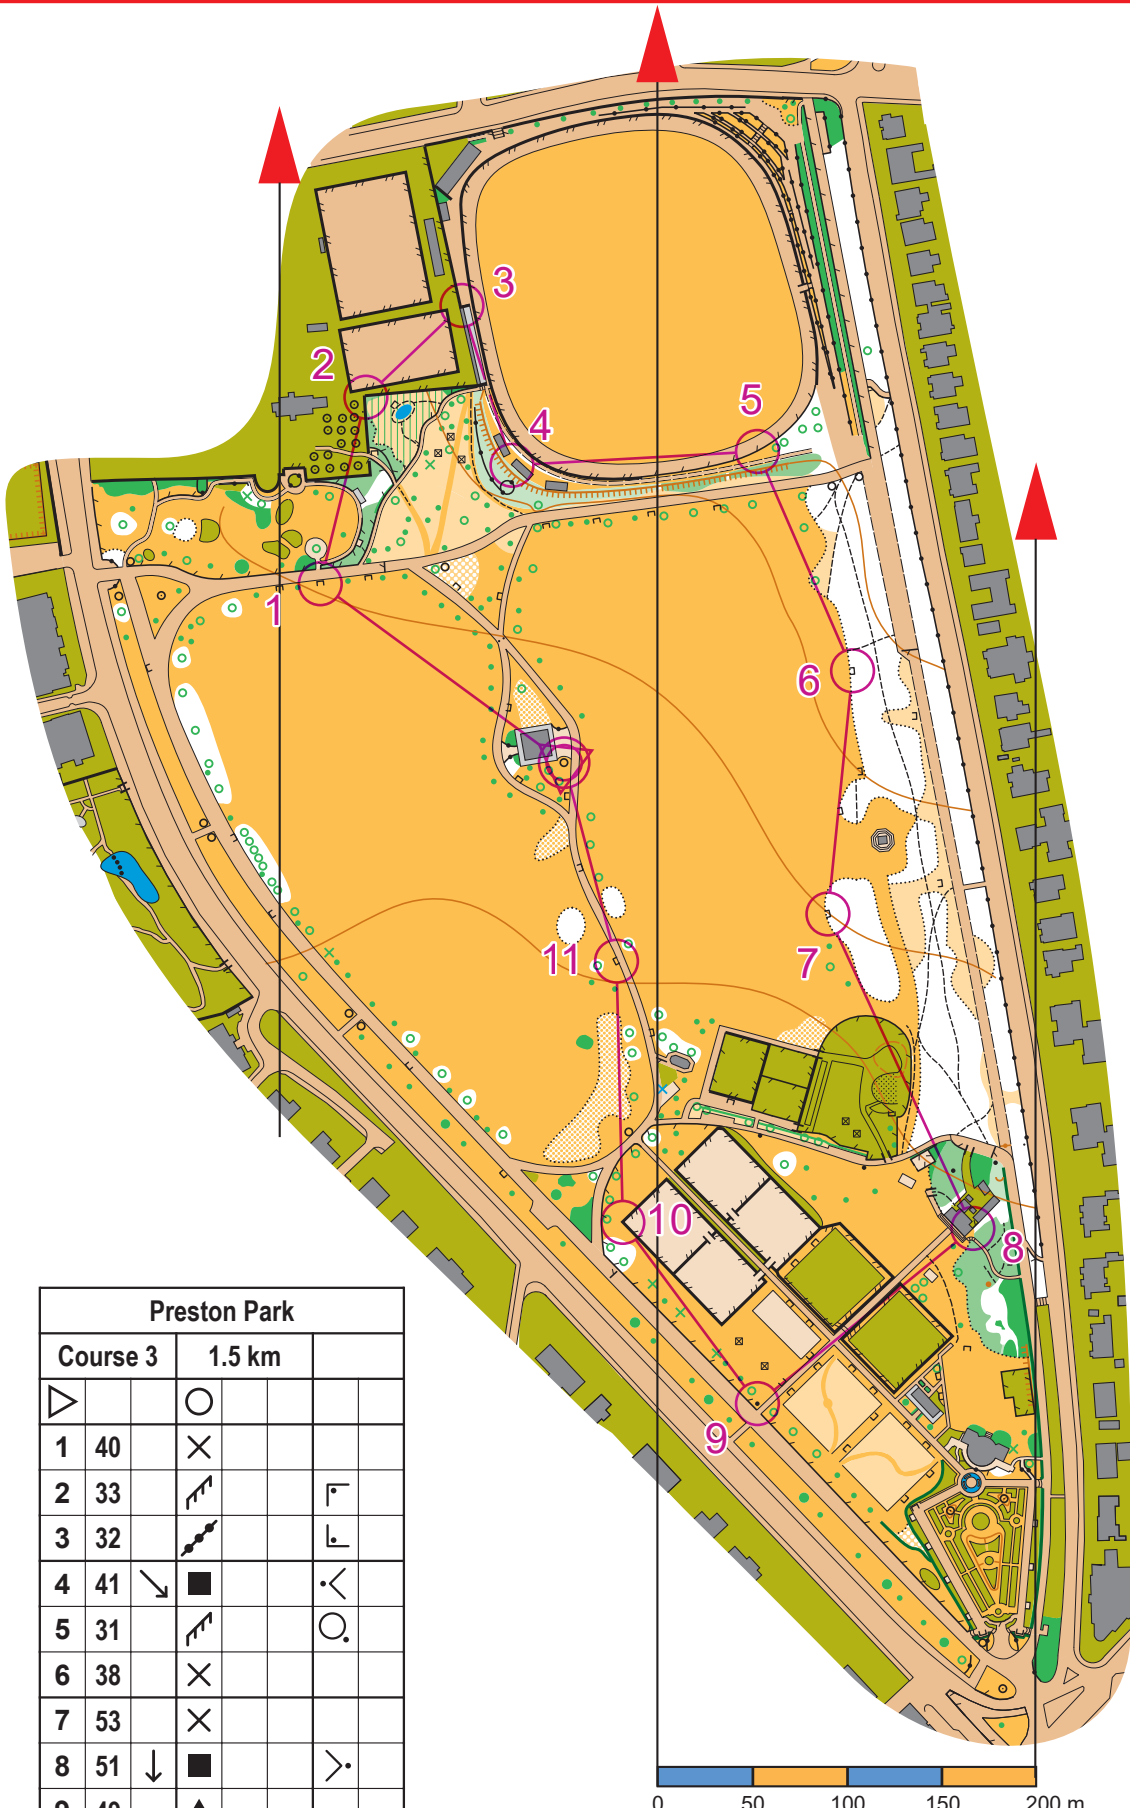

Preston Park, Brighton Scale 1:4,000

Park Orienteering

Legend

- Woodland
- Woodland (slow)
- Vegetation (dense)
- Buildings
- Canopy
- Open land
- Roads
- Paved areas
- Private - no entry
- Fence
- High fence
- Wall
- High wall
- Hedge
- Vegetation boundary
- Earth bank
- Large tree
- Bush or small tree
- Bench
- Table
- Rock
- Post or bin
- Large plant pot

- Start
- Control
- Finish
- Order no.

Cartography: Robert Lines
 Alexander Lines
 robert@lines.org.uk 07733 301608
 Junior Orienteering: Southdowns Orienteers
 www.southdowns-orienteers.org.uk

Preston Park			
Course 3		1.5 km	
1	40		
2	33		
3	32		
4	41		
5	31		
6	38		
7	53		
8	51		
9	49		
10	54		
11	39		
		110 m	