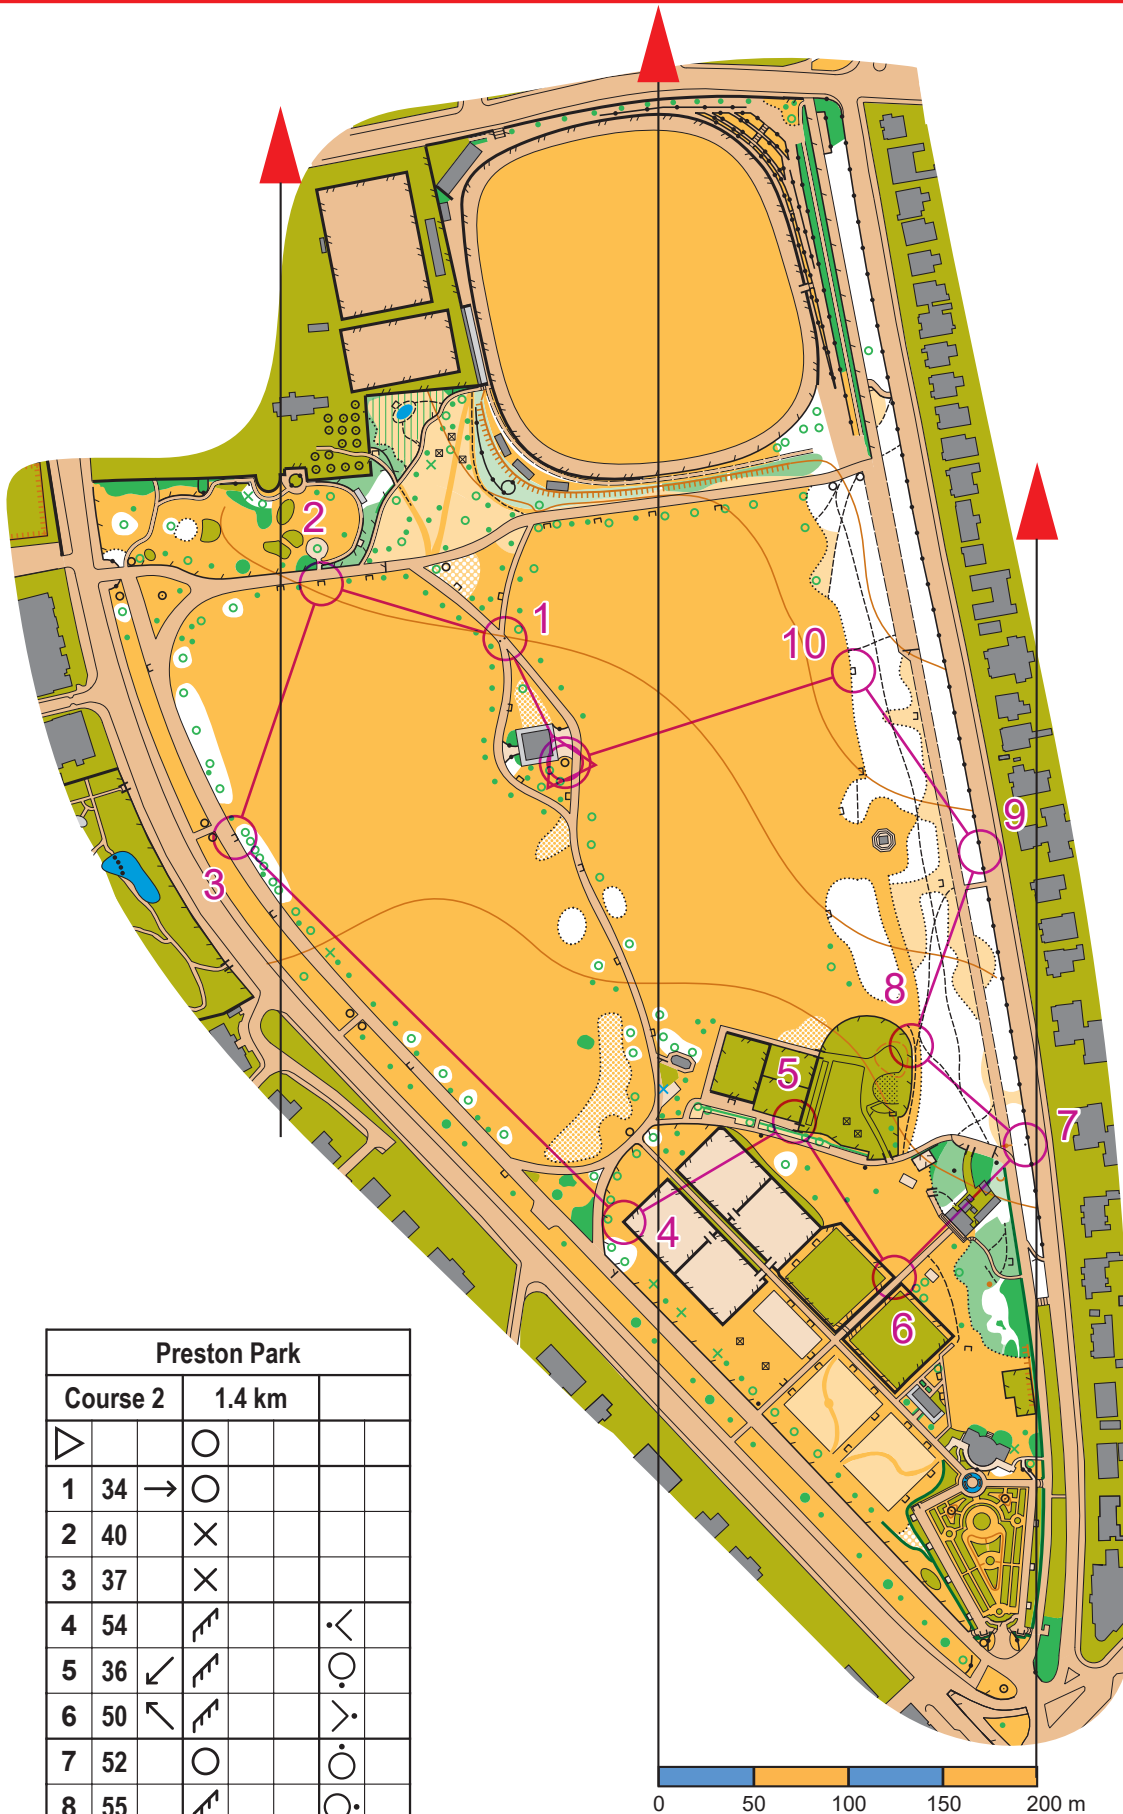

# Preston Park, Brighton Scale 1:4,000

## Park Orienteering

### Legend

- Woodland
- Woodland (slow)
- Vegetation (dense)
- Buildings
- Canopy
- Open land
- Roads
- Paved areas
- Private - no entry
- Fence
- High fence
- Wall
- High wall
- Hedge
- Vegetation boundary
- Earth bank
- Large tree
- Bush or small tree
- Bench
- Table
- Rock
- Post or bin
- Large plant pot

- Start
- Control
- Finish
- Order no.

Cartography: Robert Lines

Alexander Lines

robert@lines.org.uk 07733 301608

Junior Orienteering: Southdowns Orienteers

www.southdowns-orienteers.org.uk

Preston Park			
Course 2	1.4 km		
1	34 →		
2	40		
3	37		
4	54		
5	36 ↙		
6	50 ↖		
7	52		
8	55		
9	44		
10	38		
	160 m		