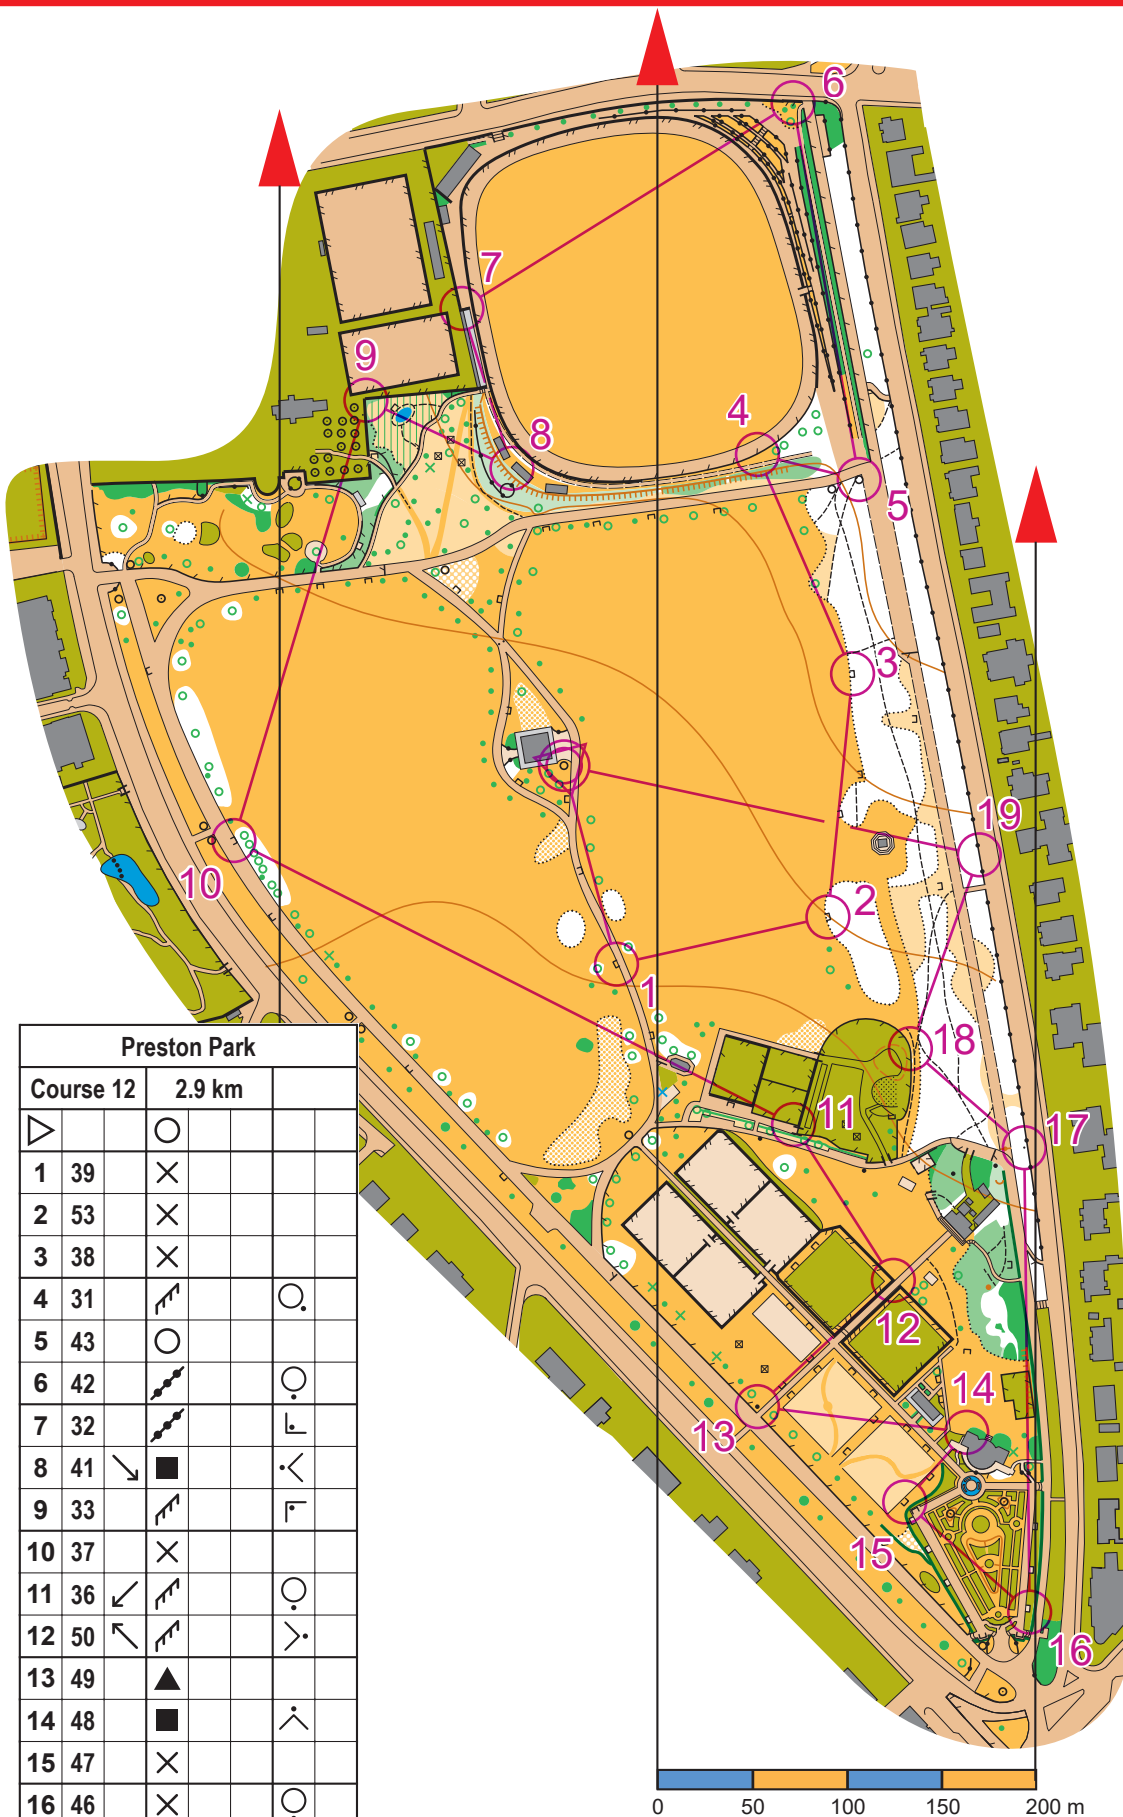

Preston Park, Brighton Scale 1:4,000

Park Orienteering

Legend

- Woodland
- Woodland (slow)
- Vegetation (dense)
- Buildings
- Canopy
- Open land
- Roads
- Paved areas
- Private - no entry

- Fence
- High fence
- Wall
- High wall
- Hedge
- Vegetation boundary
- Earth bank
- Large tree
- Bush or small tree
- Bench
- Table
- Rock
- Post or bin
- Large plant pot

Start Control
 Finish **5** Order no.

Cartography: Robert Lines
 Alexander Lines
 robert@lines.org.uk 07733 301608
 Junior Orienteering: Southdowns Orienteers
 www.southdowns-orienteers.org.uk

Preston Park				
Course 12	2.9 km			
1	39			
2	53			
3	38			
4	31			
5	43			
6	42			
7	32			
8	41			
9	33			
10	37			
11	36			
12	50			
13	49			
14	48			
15	47			
16	46			
17	52			
18	55			
19	44			
	220 m			