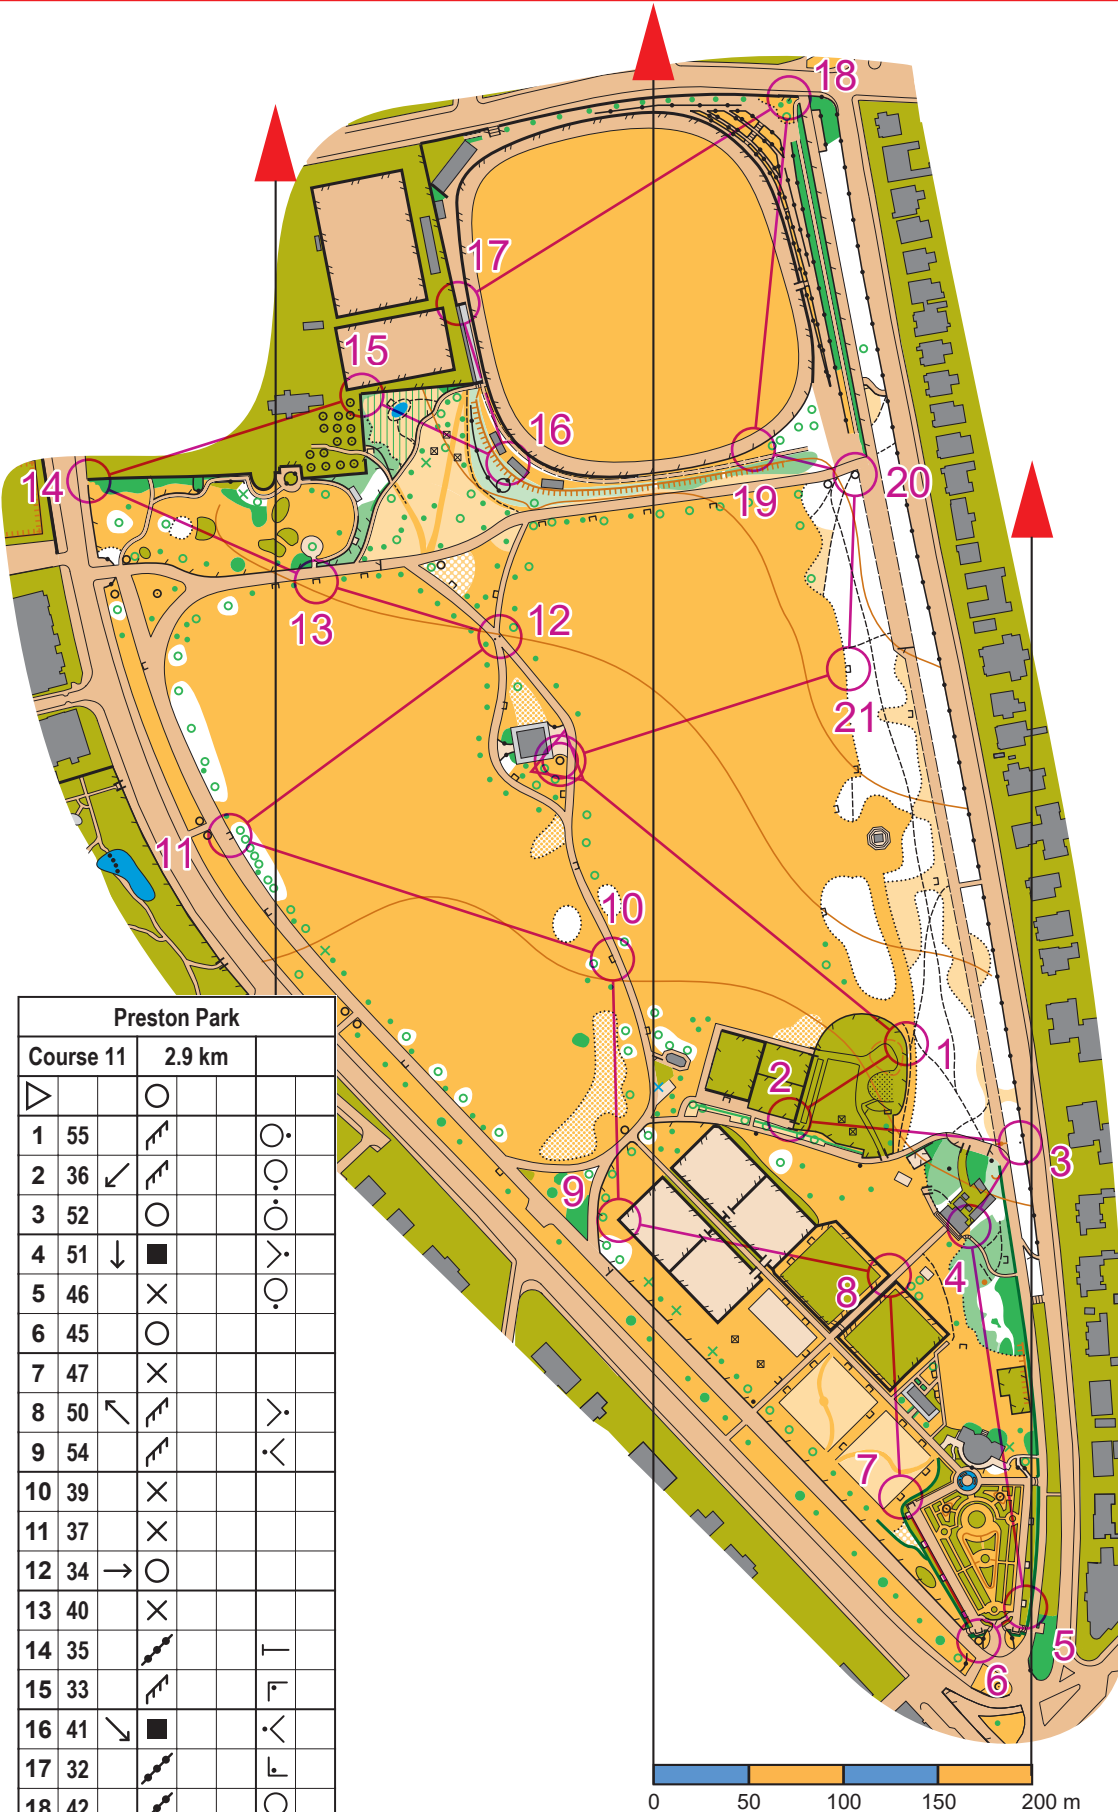

# Preston Park, Brighton Scale 1:4,000

## Park Orienteering

### Legend

- Woodland
- Woodland (slow)
- Vegetation (dense)
- Buildings
- Canopy
- Open land
- Roads
- Paved areas
- Private - no entry
- Fence
- High fence
- Wall
- High wall
- Hedge
- Vegetation boundary
- Earth bank
- Large tree
- Bush or small tree
- Bench
- Table
- Rock
- Post or bin
- Large plant pot

Preston Park			
Course 11	2.9 km		
1	55		
2	36		
3	52		
4	51		
5	46		
6	45		
7	47		
8	50		
9	54		
10	39		
11	37		
12	34		
13	40		
14	35		
15	33		
16	41		
17	32		
18	42		
19	31		
20	43		
21	38		
	160 m		