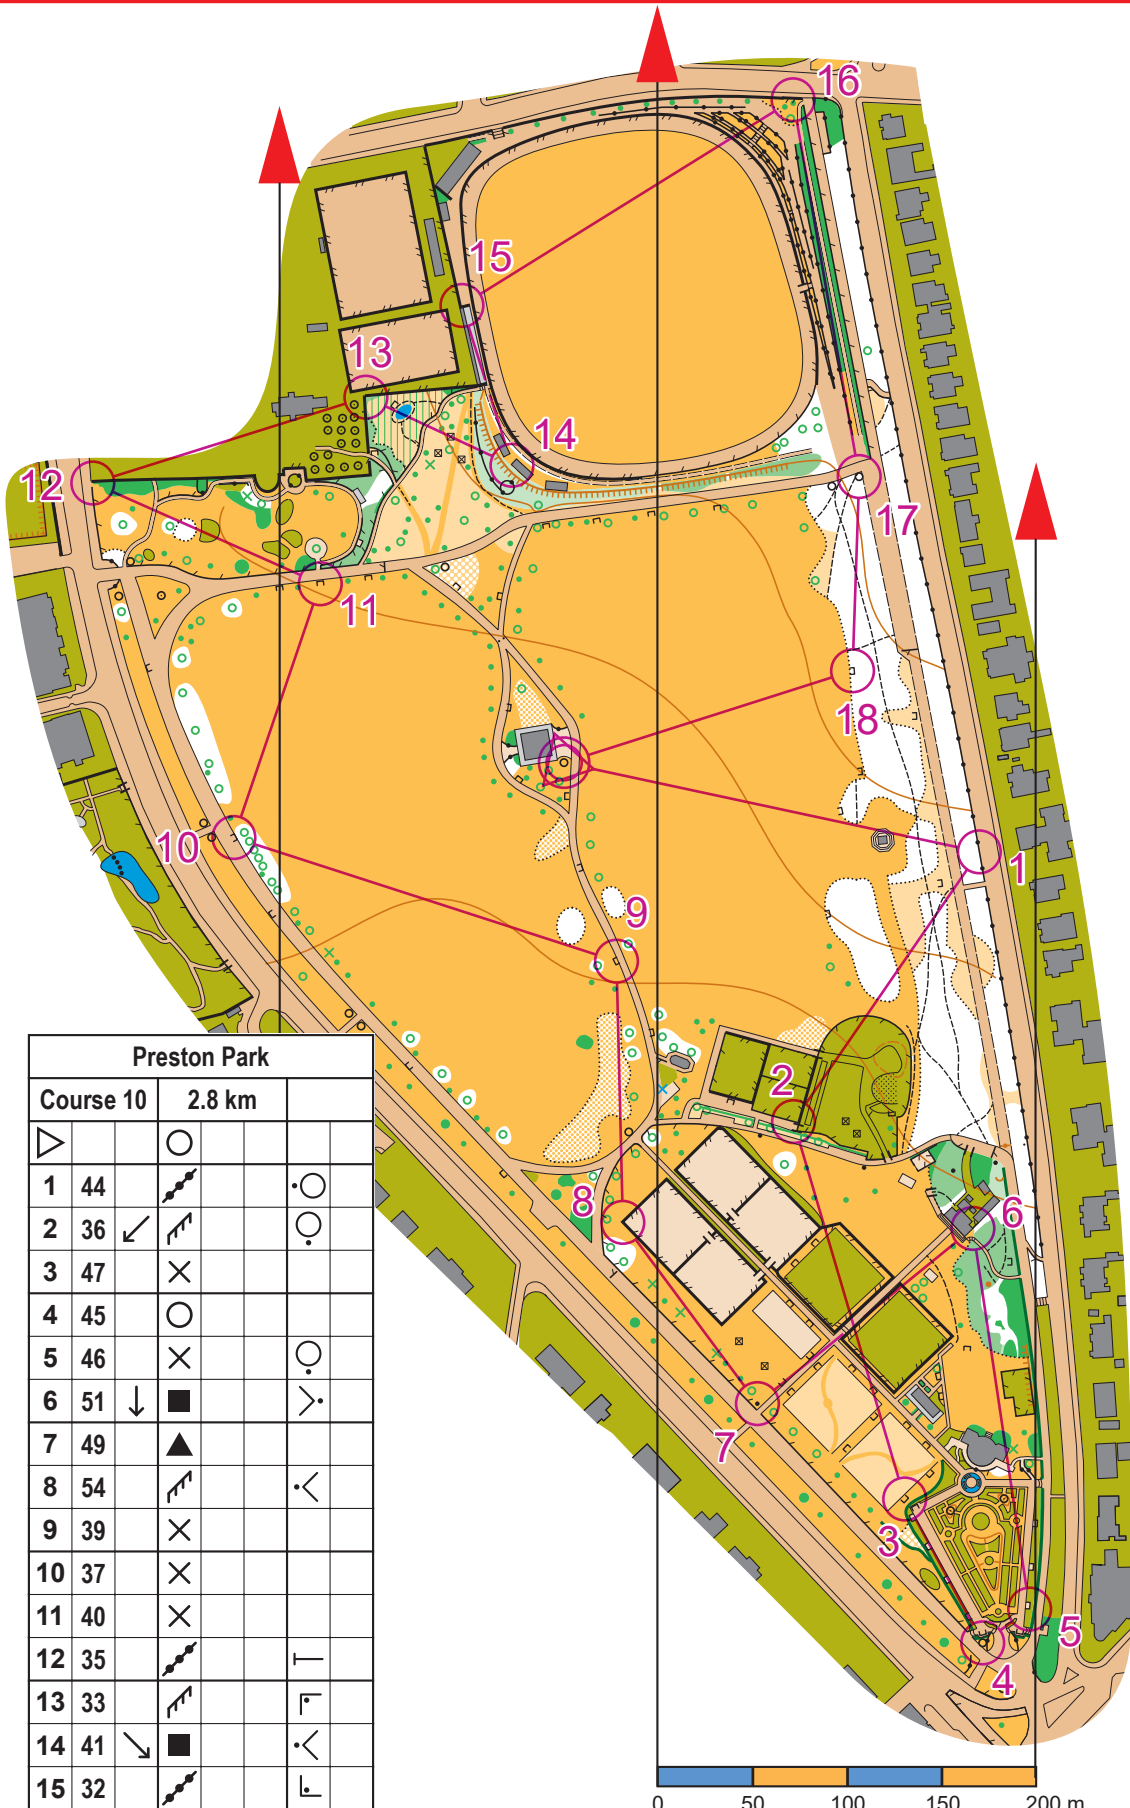

Preston Park, Brighton

Scale 1:4,000

Park Orienteering

Legend

- Woodland
- Woodland (slow)
- Vegetation (dense)
- Buildings
- Canopy
- Open land
- Roads
- Paved areas
- Private - no entry

- Fence
- High fence
- Wall
- High wall
- Hedge
- Vegetation boundary
- Earth bank
- Large tree
- Bush or small tree
- Bench
- Table
- Rock
- Post or bin
- Large plant pot

- Start
- Control
- Finish
- Order no.

Cartography: Robert Lines
 Alexander Lines
 robert@lines.org.uk 07733 301608
 Junior Orienteering: Southdowns Orienteers
 www.southdowns-orienteers.org.uk

Preston Park				
Course 10	2.8 km			
1 44				
2 36				
3 47				
4 45				
5 46				
6 51				
7 49				
8 54				
9 39				
10 37				
11 40				
12 35				
13 33				
14 41				
15 32				
16 42				
17 43				
18 38				