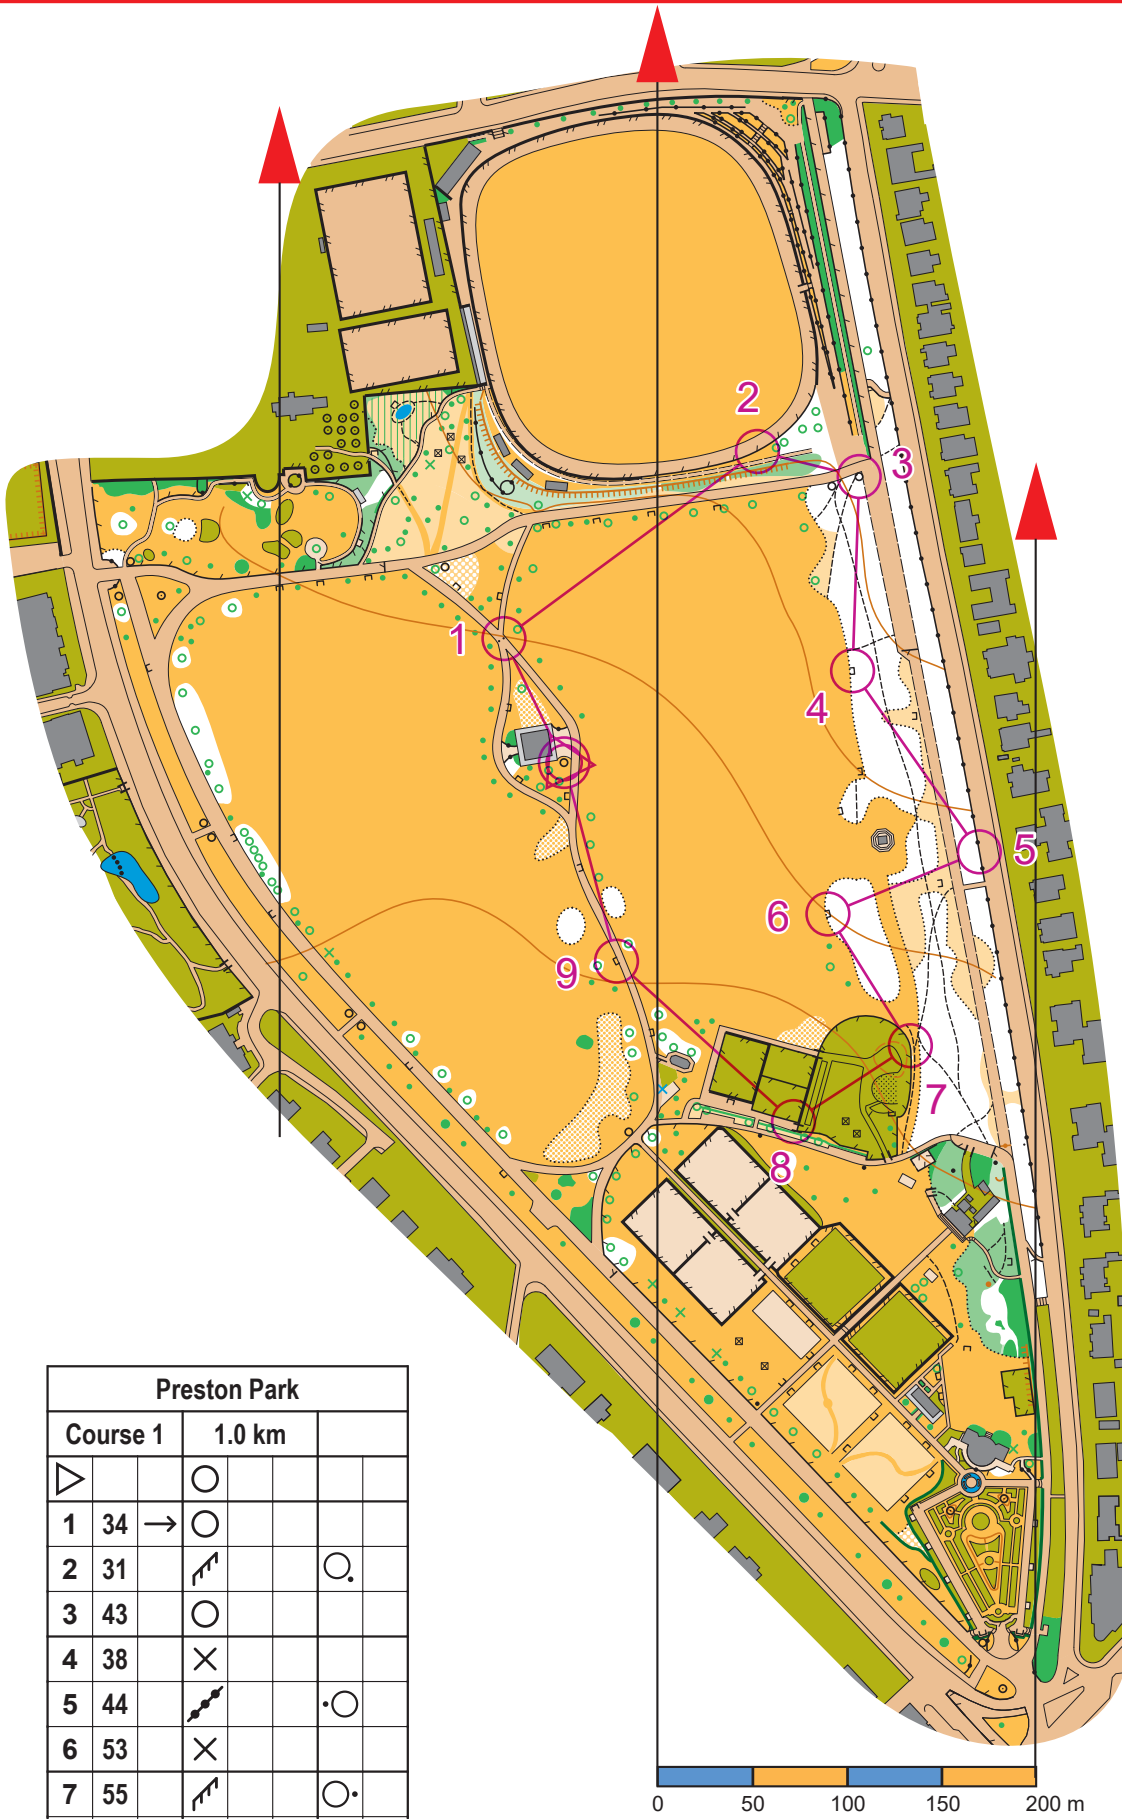

Preston Park, Brighton Scale 1:4,000

Park Orienteering

Legend

- Woodland
- Woodland (slow)
- Vegetation (dense)
- Buildings
- Canopy
- Open land
- Roads
- Paved areas
- Private - no entry
- Fence
- High fence
- Wall
- High wall
- Hedge
- Vegetation boundary
- Earth bank
- Large tree
- Bush or small tree
- Bench
- Table
- Rock
- Post or bin
- Large plant pot

- Start
- Control
- Finish
- Order no.

Cartography: Robert Lines
 Alexander Lines
 robert@lines.org.uk 07733 301608

Junior Orienteering: Southdowns Orienteers
 www.southdowns-orienteers.org.uk

Preston Park				
Course 1	1.0 km			
1	34 →			
2	31 ↗			
3	43			
4	38 X			
5	44 ↘			
6	53 X			
7	55 ↗			
8	36 ↙			
9	39 X			

0 50 100 150 200 m